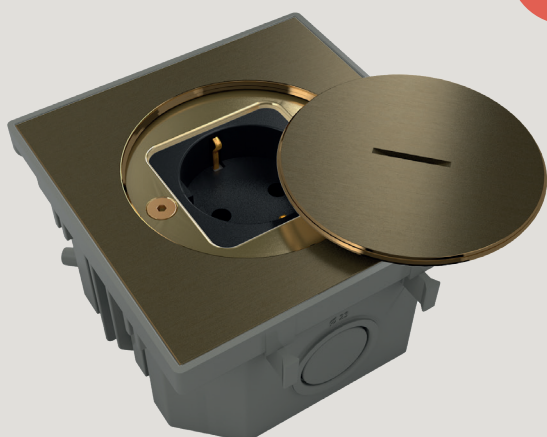

INSPIRATION SOURCEBOOK

1▪

1 & 2▪ Bubox Classic,
Brushed 316L stainless
steel, watertight floorbox
with standard opening

OUR FINISHES

BUBOX CLASSIC

BUBOX CLASSIC

BRUSHED 316L STAINLESS STEEL LID - /2

SCHUKO SOCKET - BFC101/2

BRUSHED 316L STAINLESS STEEL LID - /2

TERRACE KIT - BFC108/2
SCHUKO SOCKET - BFC111/2

BUBOX CLASSIC

new

BUBOX CLASSIC

SATIN BRONZE 316L STAINLESS STEEL LID - /23

PRISE SCHUKO - BFC101/23

BRUSHED RAW BRASS LID - /1