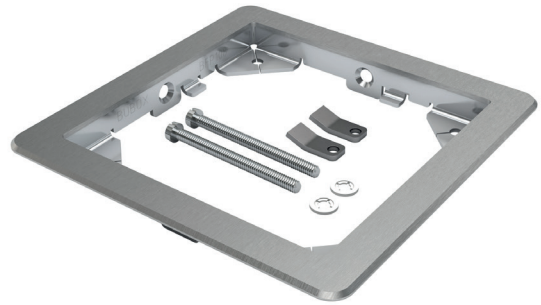

Terrace kit for watertight floorbox BUBOX CLASSIC

Exterior dimensions of the terrace kit: 125x125mm
Cut-out dimensions of the terrace kit: 108x108mm

Brushed
raw brass
/1

Brushed 316L
stainless steel
/2

BFC108-		Terrace kit for installation in technical flooring and/or raised floors (stainless steel screws) ⚠ Compatible with BUBOX CLASSIC only	BFC108/1	BFC108/2
RETAIL PRICE EXT TAX			139,00 €	119,00 €

BUBOX BY MODELEC

BUBOX CLASSIC

OPENING KEYS
BUBOX CLASSIC

BRUSHED 316L STAINLESS STEEL TERRACE KIT
BUBOX CLASSIC

FLUSH-MOUNTED BOX
BUBOX CLASSIC

1▪

1▪ Bubox Classic,
Brushed 316L stainless
steel, watertight floorbox
and terrace kit