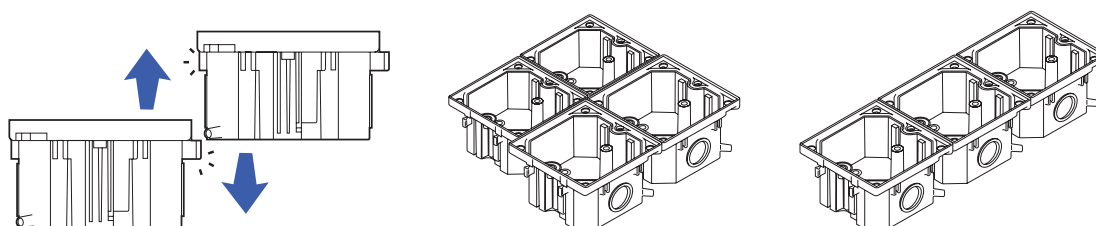

Flush-mounted box for watertight floorbox BUBOX CLASSIC

Dimensions of the flush-mounted box: 100x100x59mm

Reference

BFC160-		Flush-mounted box and its anti-condensation drain BUBOX CLASSIC	BFC160
RETAIL PRICE EXT TAX			29,75 €

⚠ The box must be installed with the **BUBOX CLASSIC** watertight floorbox.
(ref : BFC1XX/X)

Possibility to assemble multiple flush-mounted boxes using tenon-and-mortise joints.
Dimensions of a 4-box unit: 200 x 200 mm.