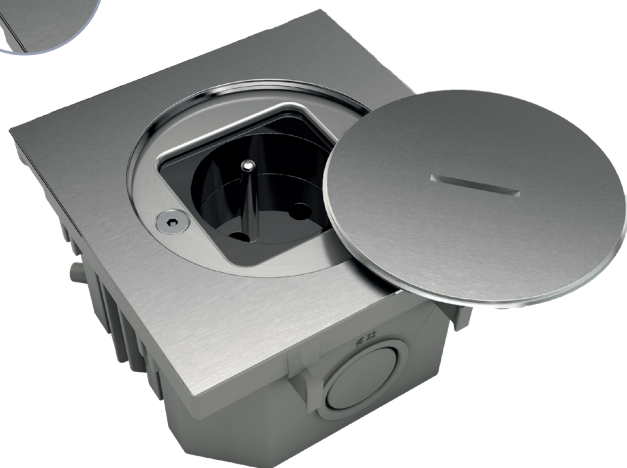

BUBOX BY MODELEC

BUBOX LINE

KIT AND ACCESSORIES FOR EQUIPED WATERTIGHT FLOORBOX BUBOX LINE

⚠ The BUBOX flush-mounted box and the keys for opening the lids are essential accessories for the proper installation of your BUBOX watertight floorbox.

Flat-head key for watertight floorbox BUBOX LINE

References

BFP001-		flat-head key for standard opening watertight floorbox	BFP001
RETAIL PRICE EXT TAX			9,00 €

Flush-mounted box for watertight floorbox BUBOX LINE

Dimensions of the flush-mounted box: 100x100x60mm

Reference

BFL160-		Flush-mounted box and its anti-condensation drain BUBOX LINE	BFL160
RETAIL PRICE EXT TAX			39,00 €

⚠ The box must be installed with the **BUBOX LINE** watertight floorbox.
(ref : BFL1XX/X)

Terrace kit for watertight floorbox BUBOX LINE

Exterior dimensions of the terrace kit: 125x125mm
Cut-out dimensions of the terrace kit: 108x108mm

Brushed
raw brass
/1

Brushed 316L
stainless steel
/22

BFL108-		Terrace kit for installation in technical flooring and/or raised floors (stainless steel screws) ⚠ Compatible with BUBOX LINE only	BFL108/1	BFL108/2
RETAIL PRICE EXT TAX			169,00 €	149,00 €

BUBOX LINE

BRUSHED 316L STAINLESS STEEL /2 -
WATERTIGHT FLOORBOX WITH STANDARD OPENING

BUBOX LINE