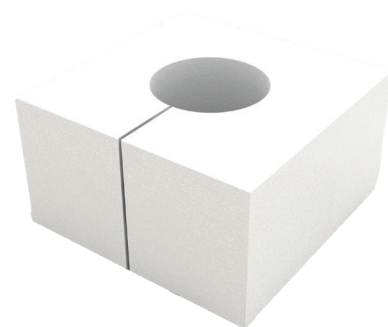

CONCRETE KIT BUBOX CLASSIC BUBOX LINE

The Aquastop screws into place instead of the cap to protect connected sockets from splashes and high-pressure water washing.

LEVELING PLATE BUBOX CLASSIC BUBOX LINE