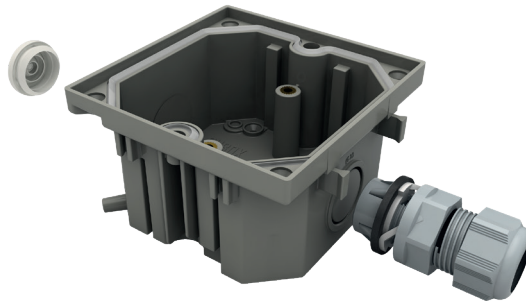

Terrace kit for watertight floorbox BUBOX CLASSIC

Exterior dimensions of the terrace kit: 125x125mm
Cut-out dimensions of the terrace kit: 108x108mm

Brushed
raw brass
/1

Brushed 316L
stainless steel
/2

BFC108-		Terrace kit for installation in technical flooring and/or raised floors (stainless steel screws) ⚠ Compatible with BUBOX CLASSIC only	BFC108/1	BFC108/2
RETAIL PRICE EXT TAX			139,00 €	119,00 €

BUBOX BY MODELEC

BUBOX CLASSIC

OPENING KEYS
BUBOX CLASSIC

BRUSHED 316L STAINLESS STEEL TERRACE KIT
BUBOX CLASSIC

FLUSH-MOUNTED BOX
BUBOX CLASSIC

1▪

1▪ Bubox Classic,
Brushed 316L stainless
steel, watertight floorbox
and terrace kit

BUBOX BY MODELEC

BUBOX LINE

Less is more.

While retaining the robustness and performance for which our watertight floorbox are renowned, and the technical advantages of BUBOX CLASSIC, **BUBOX LINE** is the perfect combination of top-of-the-range functionality and **refined design**. The lines of the flush-mount box disappear beneath the cover, giving way to an even more refined design. A meticulous finish for the most demanding projects, wherever they may be.