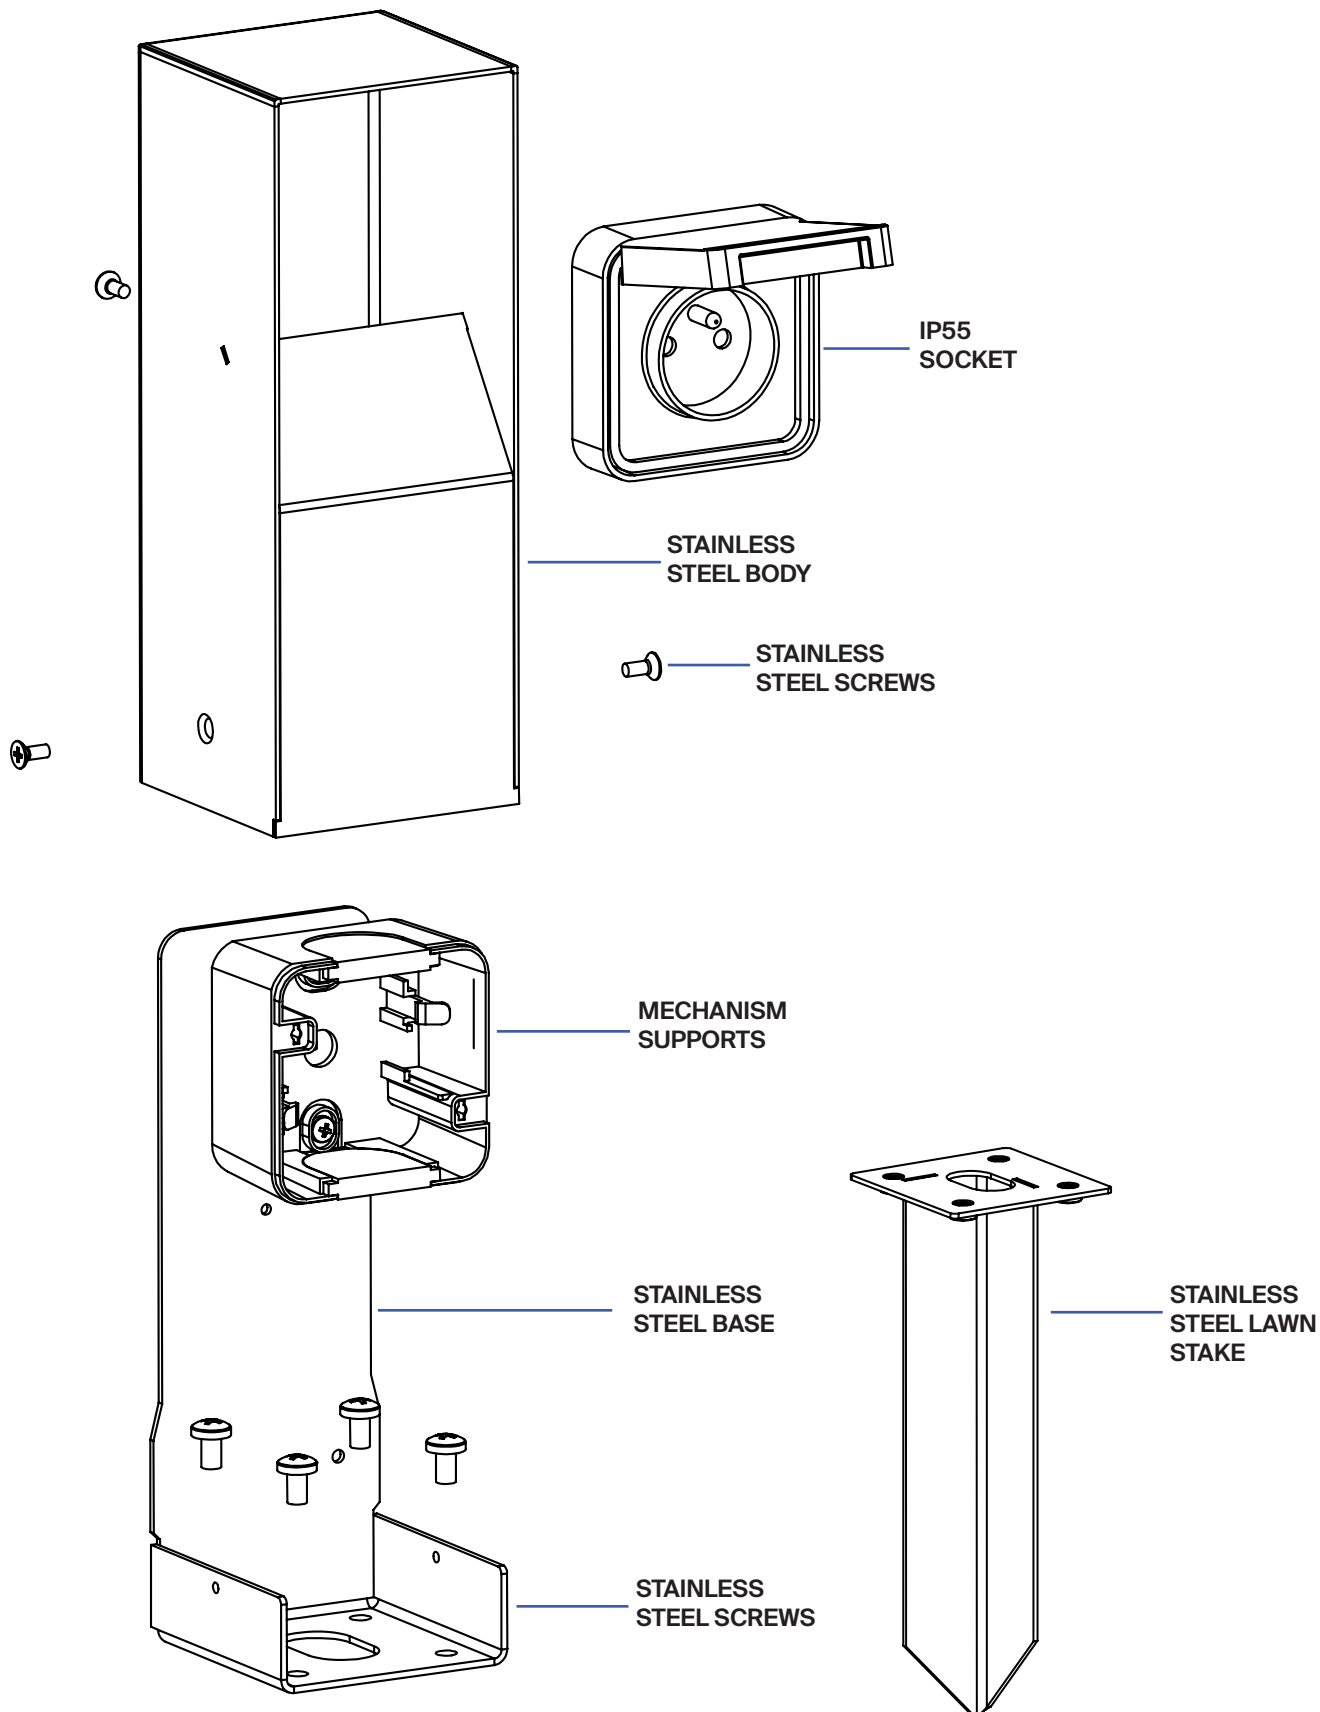

1 •

1 • BOJA, 33 cm garden bollard, Matt anthracite, 2 franco-belgian 2P+E sockets

PROTECTION RATINGS

Socket protection **IP55**

Shock resistance **IK08**

BUBOX BY MODELEC

Garden bollards

23 CM GARDEN BOLLARDS EQUIPPED WITH A MECHANISM OR TO BE EQUIPPED BUBOX BY MODELEC