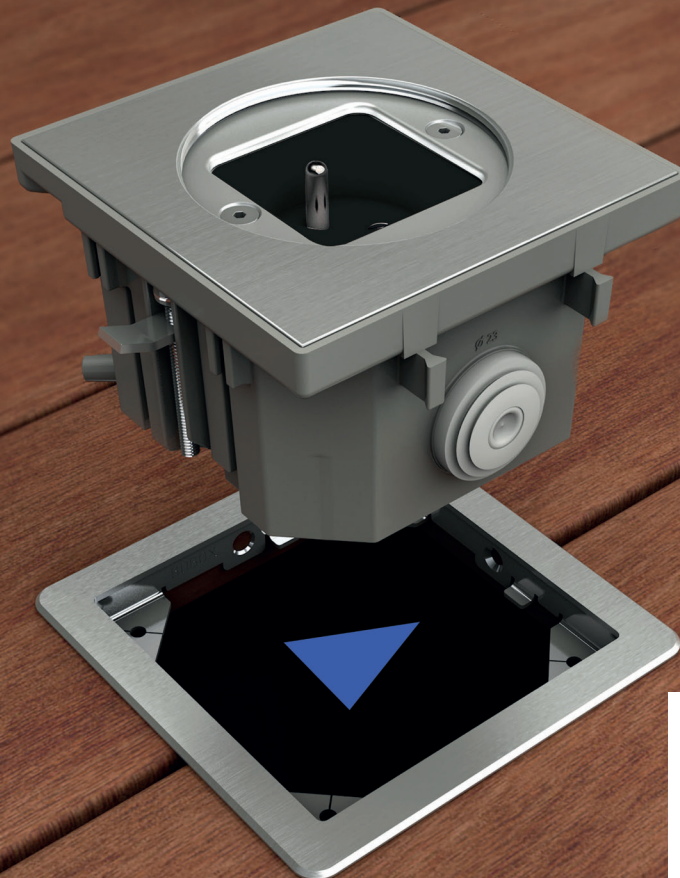

BUBOX BY MODELEC

BUBOX CLASSIC

OPENING KEYS
BUBOX CLASSIC

BRUSHED 316L STAINLESS STEEL TERRACE KIT
BUBOX CLASSIC

FLUSH-MOUNTED BOX
BUBOX CLASSIC

1▪

1▪ Bubox Classic,
Brushed 316L stainless
steel, watertight floorbox
and terrace kit

BUBOX BY MODELEC

BUBOX LINE

Less is more.

While retaining the robustness and performance for which our watertight floorbox are renowned, and the technical advantages of BUBOX CLASSIC, **BUBOX LINE** is the perfect combination of top-of-the-range functionality and **refined design**. The lines of the flush-mount box disappear beneath the cover, giving way to an even more refined design. A meticulous finish for the most demanding projects, wherever they may be.