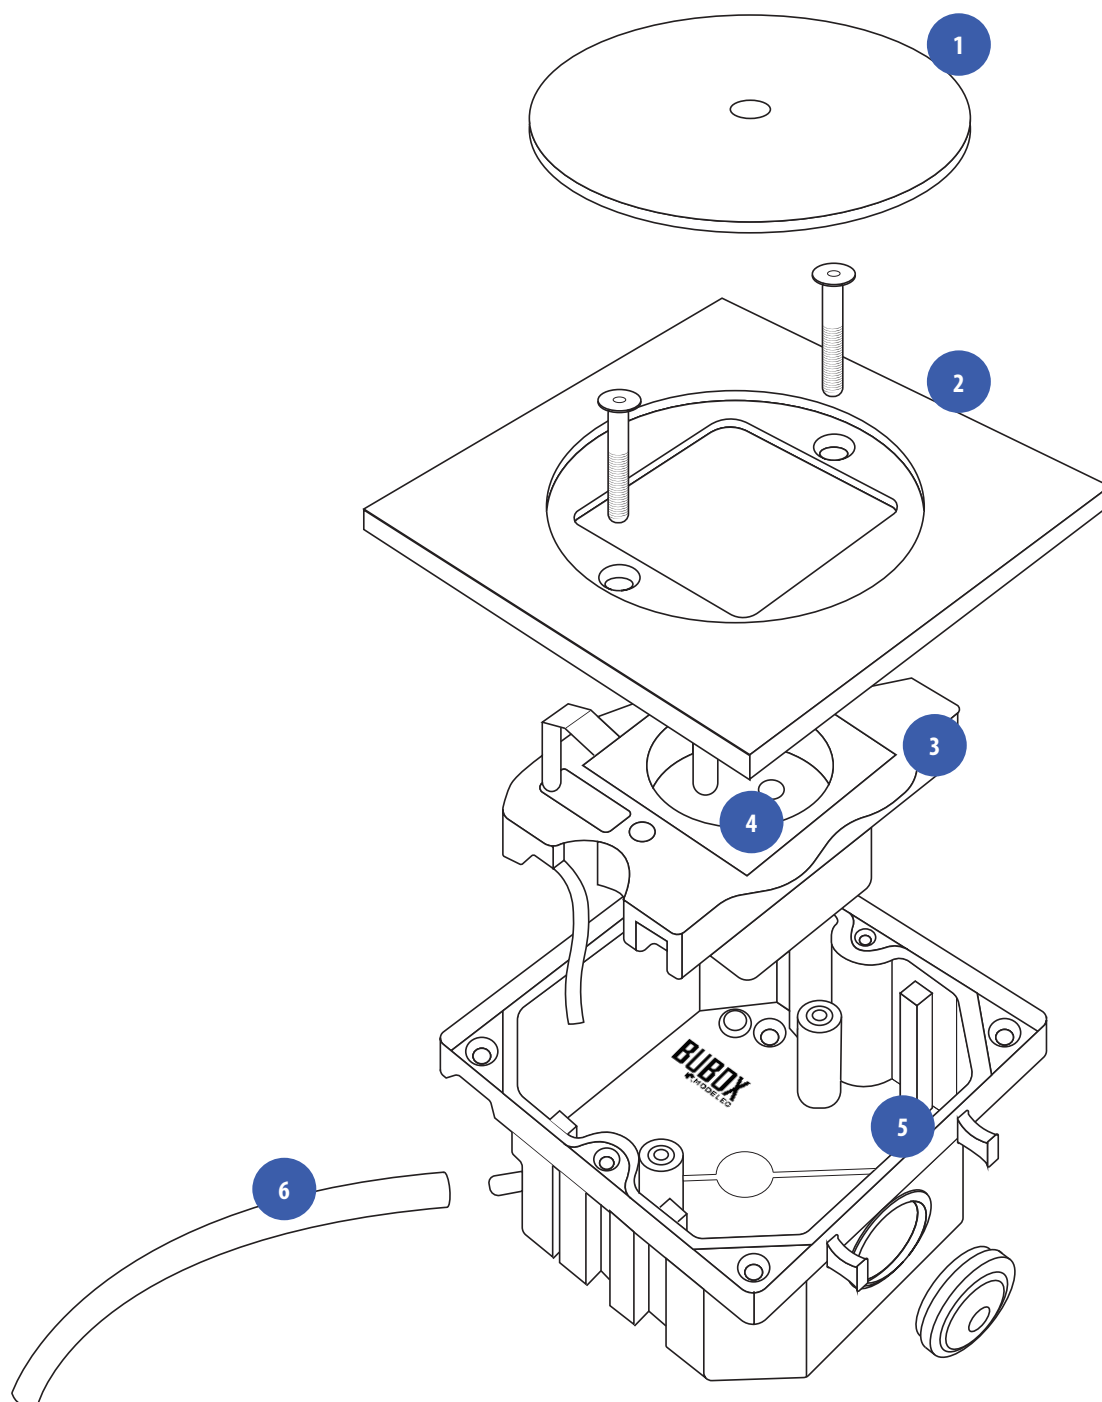

BUBOX BY MODELEC

The BUBOX quality with every detail

1 Screw-on lid
With 2 opening options

2 Cover
Integrated seal

3 Mechanism support
Automatic grounding

4 Mechanism
Mechanism dim : 45x45mm

5 Floor box
Flush-mounted box

6 Included anti-condensation drain
Enhanced safety and product longevity