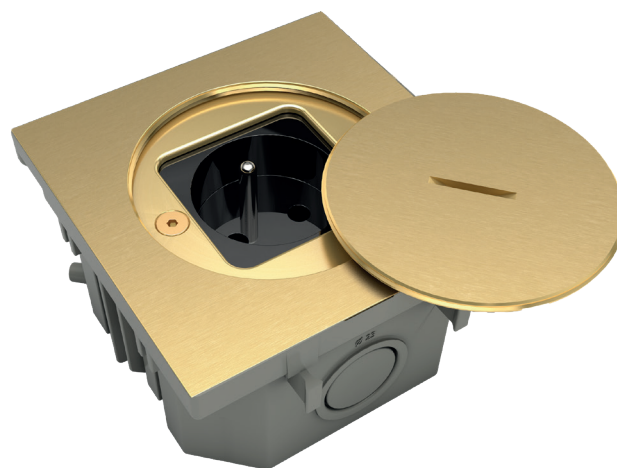

BRUSHED RAW BRASS /1 -
WATERTIGHT FLOORBOX WITH STANDARD OPENING