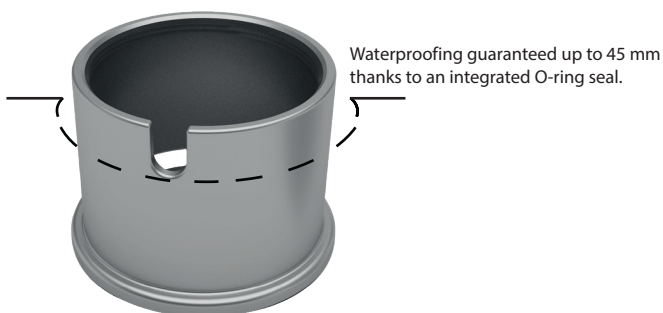

BUBOX BY MODELEC

Kit and accessories Bubox Classic and Bubox Line

KIT AND ACCESSORIES FOR EQUIPED WATERTIGHT FLOORBOX BUBOX CLASSIC ET BUBOX LINE

AQUASTOP BUBOX CLASSIC ET BUBOX LINE

Dimensions de l'Aquastop : Ø84,5x63 mm

BFK107-		Aquastop Protects against splashes and dust even when the socket is connected.	NEW		
			Natural anodized aluminium /90	Natural champagne aluminium /91	Brushed 316L stainless steel /2
			BFK107/90	BFK107/91	BFK107/2
RETAIL PRICE EX TAX			88,00 €	88,00 €	128,20 €

Leveling plate and concrete kit BUBOX CLASSIC AND BUBOX LINE

References

BFK119-		Leveling plate for all types of installations: joists, parquet, raised floors with cement screed, etc. <i>For a perfectly flush installation of your floor sockets</i>	BFK119
RETAIL PRICE EX TAX			9,00 €

BFK120-		Concrete kit for concrete block-out (Polystyrene block 180x180x100 mm + leveling plate)	BFK120
RETAIL PRICE EX TAX			28,00 €

BRUSHED 316L STAINLESS STEEL AQUASTOP BUBOX CLASSIC BUBOX LINE

IP20

IP67