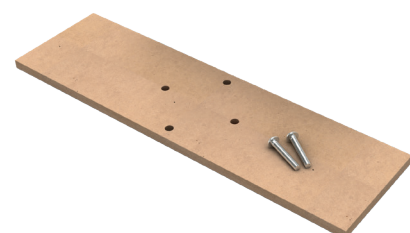

Leveling plate and concrete kit BUBOX CLASSIC AND BUBOX LINE

References

BFK119-		Leveling plate for all types of installations: joists, parquet, raised floors with cement screed, etc. <i>For a perfectly flush installation of your floor sockets</i>	BFK119
RETAIL PRICE EX TAX			9,00 €

BFK120-		Concrete kit for concrete block-out (Polystyrene block 180x180x100 mm + leveling plate)	BFK120
RETAIL PRICE EX TAX			28,00 €

BRUSHED 316L STAINLESS STEEL AQUASTOP BUBOX CLASSIC BUBOX LINE

IP20

IP67

CONCRETE KIT BUBOX CLASSIC BUBOX LINE

The Aquastop screws into place instead of the cap to protect connected sockets from splashes and high-pressure water washing.

LEVELING PLATE BUBOX CLASSIC BUBOX LINE