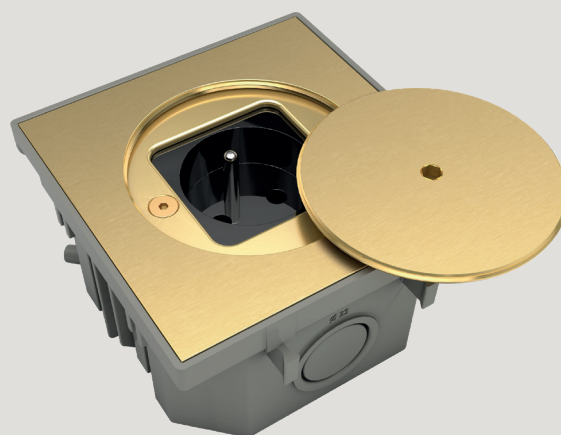

INSPIRATION SOURCEBOOK

1▪

1 & 2▪ Bubox Classic,
Brushed 316L stainless
steel, watertight floorbox
with standard opening

OUR FINISHES

BUBOX CLASSIC

BUBOX CLASSIC

BRUSHED 316L STAINLESS STEEL LID - /2

SCHUKO SOCKET - BFC101/2

BRUSHED 316L STAINLESS STEEL LID - /2

TERRACE KIT - BFC108/2
SCHUKO SOCKET - BFC111/2

BUBOX CLASSIC

new

BUBOX CLASSIC

SATIN BRONZE 316L STAINLESS STEEL LID - /23

PRISE SCHUKO - BFC101/23

BRUSHED RAW BRASS LID - /1