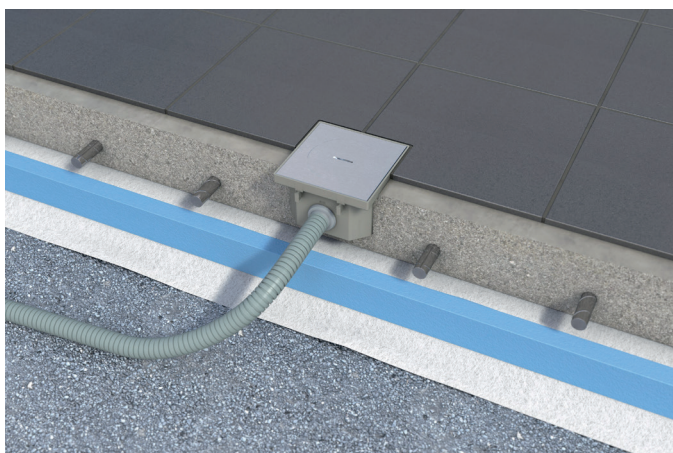

BUBOX BY MODELEC

Installation solutions

A solution for every project

BUBOX by MODELEC is designed to be installed in various types of flooring, suitable for both construction and renovation projects in the most demanding environments.

INSTALLATION IN CONCRETE SCREED
BUBOX CLASSIC
BUBOX LINE