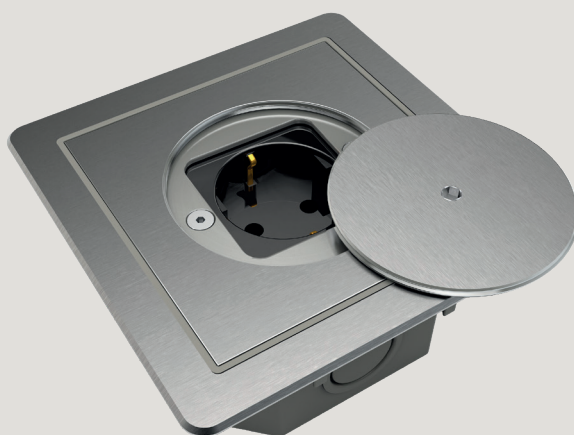

BUBOX CLASSIC

TERRACE KIT - BFC108/2
SCHUKO SOCKET - BFC111/2

new

BUBOX CLASSIC

SATIN BRONZE 316L STAINLESS STEEL LID - /23