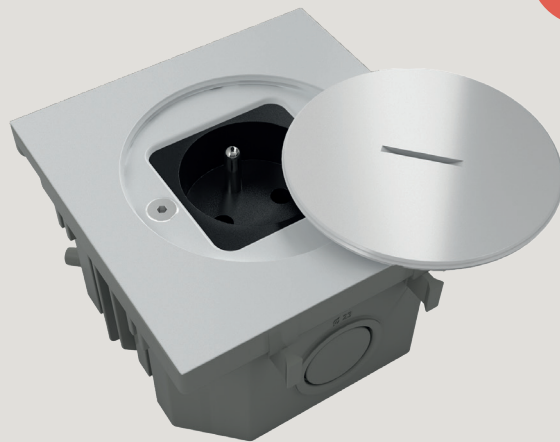

2P+T FRANCO-BELGIAN SOCKET - BFL102/22