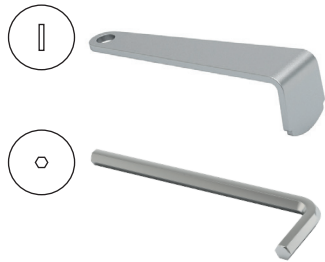

Terrace kit for watertight floorbox BUBOX CLASSIC

Exterior dimensions of the terrace kit: 125x125mm
Cut-out dimensions of the terrace kit: 108x108mm

Brushed
raw brass
/1

Brushed 316L
stainless steel
/2

BFC108-		Terrace kit for installation in technical flooring and/or raised floors (stainless steel screws) ⚠ Compatible with BUBOX CLASSIC only	BFC108/1	BFC108/2
RETAIL PRICE EXT TAX			139,00 €	119,00 €

BUBOX BY MODELEC

BUBOX CLASSIC

OPENING KEYS
BUBOX CLASSIC

BRUSHED 316L STAINLESS STEEL TERRACE KIT
BUBOX CLASSIC

FLUSH-MOUNTED BOX
BUBOX CLASSIC

1▪

1▪ Bubox Classic,
Brushed 316L stainless
steel, watertight floorbox
and terrace kit