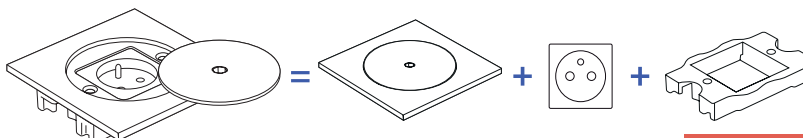

BUBOX BY MODELEC

BUBOX CLASSIC

EQUIPED WATERTIGHT FLOORBOX, SECURED OPENING BUBOX CLASSIC

Secured opening lid + mechanism + mechanism support

NEW

Watertight floorbox with secured opening BUBOX CLASSIC

Dimensions of the watertight floorbox (with its flush-mounted box): 100x100x59mm*