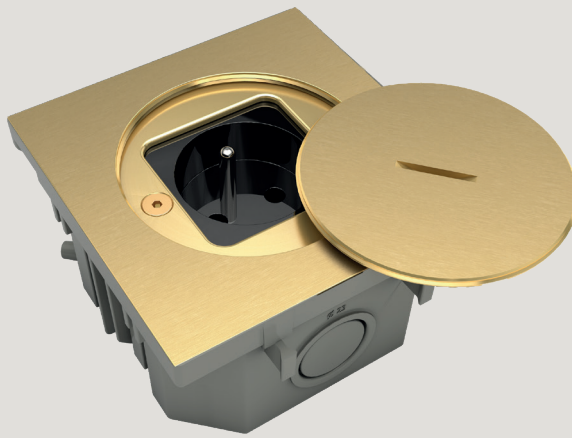

2P+T FRANCO-BELGIAN SOCKET - BFL102/1

BUBOX LINE

SANDED WHITE 316L STAINLESS STEEL LID - /22