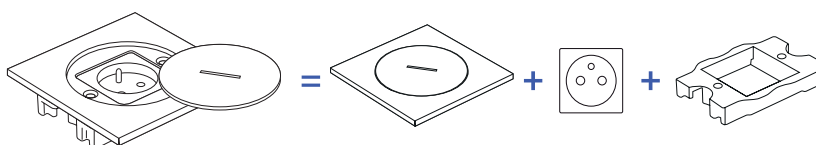

BUBOX BY MODELEC

BUBOX LINE

Less is more.

While retaining the robustness and performance for which our watertight floorbox are renowned, and the technical advantages of BUBOX CLASSIC, **BUBOX LINE** is the perfect combination of top-of-the-range functionality and **refined design**. The lines of the flush-mount box disappear beneath the cover, giving way to an even more refined design. A meticulous finish for the most demanding projects, wherever they may be.

EQUIPED WATERTIGHT FLOORBOX, STANDARD OPENING BUBOX LINE

Our **BUBOX LINE** watertight floorbox are sold assembled with the mechanism and its support.
Please refer to the diagram below.

Watertight floorbox with standard opening BUBOX LINE