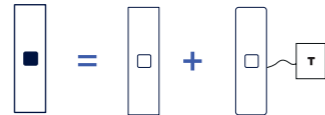

HOME AUTOMATION

Semi-integrated home automation

SQUARE AND ROUND FLAT BUTTONS MECHANISMS FOR LONG NARROW PLATES

Our mechanisms are pre-wired with a THEBEN input module.

- Confidence Collection
- Fascination Collection

Example: Plate + Mechanism