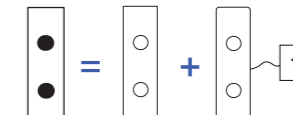

## SQUARE AND ROUND FLAT LED BUTTONS MECHANISMS FOR LONG NARROW PLATES

Our mechanisms are pre-wired with a THEBEN input module.

- Confidence Collection
- Fascination Collection

Example: Plate + Mechanism