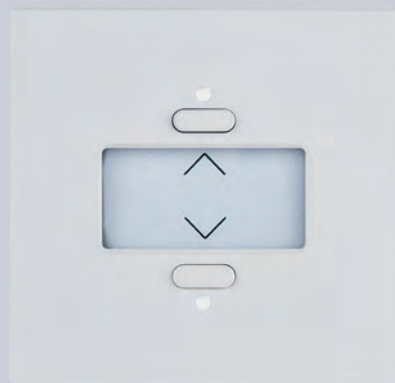

CONFIDENCE COLLECTION
413. MATT WHITE BRASS