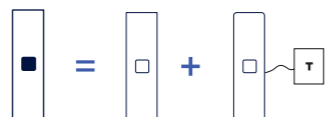

Example : Plate + Mechanism

Long narrow plates Square flat buttons

Dimensions of the long narrow plate:
40x125x5mm

	Matt Black	Brushed Brass	Brushed Steel	Matt White	Gun Metal	Mirror Chrome	Old Bronze	Satin Nickel	Satin Brass	Mirror Gold	Satin Copper	White Enamel
	408	410	412	413	414	415	417	418	419	421	423	424

Recommended flat button finish: BLACK, GILT, STEEL, STEEL, BLACK, STEEL, GILT, STEEL, GILT, GILT, GILT, GILT, GILT

	Matt Black	Brushed Brass	Brushed Steel	Matt White	Gun Metal	Mirror Chrome	Old Bronze	Satin Nickel	Satin Brass	Mirror Gold	Satin Copper	White Enamel	
-690G	690-408M	690-410M	690-412M	690-413M	690-414M	690-415M	690-417M	690-418M	690-419M	690-421M	690-423M	690-424M	
-691G	691-408M	691-410M	691-412M	691-413M	691-414M	691-415M	691-417M	691-418M	691-419M	691-421M	691-423M	691-424M	
-692G	692-408M	692-410M	692-412M	692-413M	692-414M	692-415M	692-417M	692-418M	692-419M	692-421M	692-423M	692-424M	
RETAIL PRICE EX TAX		72,80 €	72,80 €	72,80 €	72,80 €	77,30 €	80,60 €	80,60 €	77,30 €	77,30 €	92,10 €	77,30 €	92,10 €

Long narrow plates Round flat buttons

Dimensions of the long narrow plate:
40x125x5mm

	Matt Black	Brushed Brass	Brushed Steel	Matt White	Gun Metal	Mirror Chrome	Old Bronze	Satin Nickel	Satin Brass	Mirror Gold	Satin Copper	White Enamel
	408	410	412	413	414	415	417	418	419	421	423	424

Recommended flat button finish: BLACK, GILT, STEEL, STEEL, BLACK, STEEL, GILT, STEEL, GILT, GILT, GILT, GILT, GILT

	Matt Black	Brushed Brass	Brushed Steel	Matt White	Gun Metal	Mirror Chrome	Old Bronze	Satin Nickel	Satin Brass	Mirror Gold	Satin Copper	White Enamel	
-693G	693-408M	693-410M	693-412M	693-413M	693-414M	693-415M	693-417M	693-418M	693-419M	693-421M	693-423M	693-424M	
-694G	694-408M	694-410M	694-412M	694-413M	694-414M	694-415M	694-417M	694-418M	694-419M	694-421M	694-423M	694-424M	
-695G	695-408M	695-410M	695-412M	695-413M	695-414M	695-415M	695-417M	695-418M	695-419M	695-421M	695-423M	695-424M	
RETAIL PRICE EX TAX		72,80 €	72,80 €	72,80 €	72,80 €	77,30 €	80,60 €	80,60 €	77,30 €	77,30 €	92,10 €	77,30 €	92,10 €

Plates and flat buttons can be engraved.

Cover plates available with visible screws at the same price: remove the M from the reference (ex: 695-413).

HOME AUTOMATION

Semi-integrated home automation

LONG NARROW PLATES - SQUARE AND ROUND FLAT BUTTONS

A complete device consists of a plate and a mechanism with pre-wired input THEBEN module.