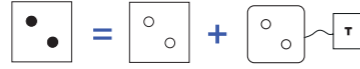

Example : Plate + Mechanism

	Matt Black 408	Brushed Brass 410	Brushed Steel 412	Matt White 413	Gun Metal 414	Mirror Chrome 415	Old Bronze 417	Satin Nickel 418	Satin Brass 419	Mirror Gold 421	Satin Copper 423	White Enamel 424	RETAIL PRICE EX TAX
-668G-T Mechanism 1 square flat button	076-668G408-T	076-668G410-T	076-668G412-T	076-668G413-T	076-668G414-T	076-668G415-T	076-668G417-T	076-668G418-T	076-668G419-T	076-668G421-T	076-668G423-T	076-668G424-T	100,00 €
-669G-T Mechanism 2 square flat buttons	076-669G408-T	076-669G410-T	076-669G412-T	076-669G413-T	076-669G414-T	076-669G415-T	076-669G417-T	076-669G418-T	076-669G419-T	076-669G421-T	076-669G423-T	076-669G424-T	133,00 €
-670G-T Mechanism 3 square flat buttons	076-670G408-T	076-670G410-T	076-670G412-T	076-670G413-T	076-670G414-T	076-670G415-T	076-670G417-T	076-670G418-T	076-670G419-T	076-670G421-T	076-670G423-T	076-670G424-T	185,50 €
-677G-T Mechanism 3 square flat buttons L-shaped	076-677G408-T	076-677G410-T	076-677G412-T	076-677G413-T	076-677G414-T	076-677G415-T	076-677G417-T	076-677G418-T	076-677G419-T	076-677G421-T	076-677G423-T	076-677G424-T	185,50 €
-671G-T Mechanism 4 square flat buttons	076-671G408-T	076-671G410-T	076-671G412-T	076-671G413-T	076-671G414-T	076-671G415-T	076-671G417-T	076-671G418-T	076-671G419-T	076-671G421-T	076-671G423-T	076-671G424-T	215,50 €
-672G-T Mechanism 5 square flat buttons	076-672G408-T	076-672G410-T	076-672G412-T	076-672G413-T	076-672G414-T	076-672G415-T	076-672G417-T	076-672G418-T	076-672G419-T	076-672G421-T	076-672G423-T	076-672G424-T	290,50 €