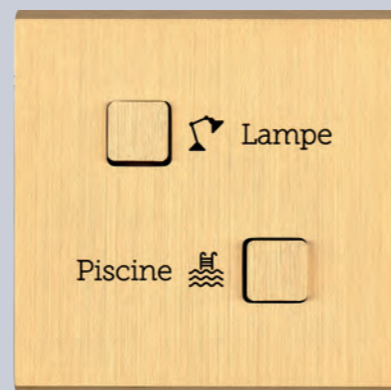

SEMI-INTEGRATED HOME AUTOMATION

M . Confidence . Fascination Collections

The semi-integrated solution is also a turnkey option, It consists of a MODELEC mechanism and a [pre-wired THEBEN input modul](#).

It easily installs and connects to your electrical system and has been developed for very low voltage currents, up to **48V**. The included protocol is KNX, the standard in home automation.

It offers broad possibilities: up to **5 controls on a single mechanism (equating to 15 functions)** and the option to add indicator lights (5V LED).

Plates and flat buttons can be engraved.

This range is available in the [M, Confidence et Fascination collections](#).

FLAT BUTTONS DIMENSIONS

- Square flat buttons dimensions : 12,5 x 12,5mm
- Round flat buttons dimensions : Ø12,5mm

Buttons in whole material : brass, aluminium (M collection).

SPECIFICATIONS

- Round or square flat buttons
- With or without leds
- With or without screws

(Confidence and Fascination collections only.)

⚠ The operating voltage of the LED is 5V, a common value for a home automation input module. For 8V supplies, the 076KIT200 protection kit is mandatory. For higher voltages, please specify it when ordering.

CONFIDENCE COLLECTION
410. BRUSHED BRASS