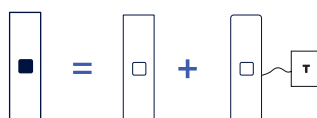

Example : cover plate + mechanism