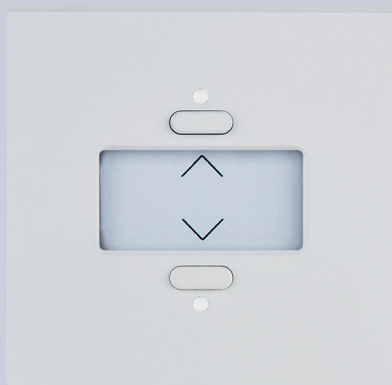

CONFIDENCE COLLECTION
413. MATT WHITE BRASS