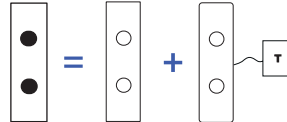

HOME AUTOMATION

Semi-integrated home automation

SQUARE AND ROUND FLAT LED BUTTONS MECHANISMS FOR LONG NARROW COVER PLATES

Our mechanisms are pre-wired with a THEBEN input module.

■ Confidence Collection

■ Fascination Collection

Example : cover plate + mechanism

Square flat buttons with LED mechanism for long narrow cover plates

	Matt Black	Brushed Brass	Brushed Steel	Matt White	Gun Metal	Mirror Chrome	Old Bronze	Satin Nickel	Satin Brass	Mirror Gold	Satin Copper	White Enamel	RETAIL PRICE EX TAX
	408	410	412	413	414	415	417	418	419	421	423	424	
-690G-LT Mechanism 1 square flat LED button	076-690G408-LT	076-690G410-LT	076-690G412-LT	076-690G413-LT	076-690G414-LT	076-690G415-LT	076-690G417-LT	076-690G418-LT	076-690G419-LT	076-690G421-LT	076-690G423-LT	076-690G424-LT	111,00 €
-691G-LT Mechanism 2 square flat LED buttons	076-691G408-LT	076-691G410-LT	076-691G412-LT	076-691G413-LT	076-691G414-LT	076-691G415-LT	076-691G417-LT	076-691G418-LT	076-691G419-LT	076-691G421-LT	076-691G423-LT	076-691G424-LT	179,20 €
-692G-LT Mechanism 3 square flat LED buttons	076-692G408-LT	076-692G410-LT	076-692G412-LT	076-692G413-LT	076-692G414-LT	076-692G415-LT	076-692G417-LT	076-692G418-LT	076-692G419-LT	076-692G421-LT	076-692G423-LT	076-692G424-LT	269,80 €

Round flat buttons with LED mechanism for long narrow cover plates

	Matt Black	Brushed Brass	Brushed Steel	Matt White	Gun Metal	Mirror Chrome	Old Bronze	Satin Nickel	Satin Brass	Mirror Gold	Satin Copper	White Enamel	RETAIL PRICE EX TAX
	408	410	412	413	414	415	417	418	419	421	423	424	
-693GR-LT Mechanism 1 round flat LED button	076-693G408R-LT	076-693G410R-LT	076-693G412R-LT	076-693G413R-LT	076-693G414R-LT	076-693G415R-LT	076-693G417R-LT	076-693G418R-LT	076-693G419R-LT	076-693G421R-LT	076-693G423R-LT	076-693G424R-LT	111,00 €
-694GR-LT Mechanism 2 round flat LED buttons	076-694G408R-LT	076-694G410R-LT	076-694G412R-LT	076-694G413R-LT	076-694G414R-LT	076-694G415R-LT	076-694G417R-LT	076-694G418R-LT	076-694G419R-LT	076-694G421R-LT	076-694G423R-LT	076-694G424R-LT	179,20 €
-695GR-LT Mechanism 3 round flat LED buttons	076-695G408R-LT	076-695G410R-LT	076-695G412R-LT	076-695G413R-LT	076-695G414R-LT	076-695G415R-LT	076-695G417R-LT	076-695G418R-LT	076-695G419R-LT	076-695G421R-LT	076-695G423R-LT	076-695G424R-LT	269,80 €

Cover plates and flat buttons can be engraved. (More information p. 91).