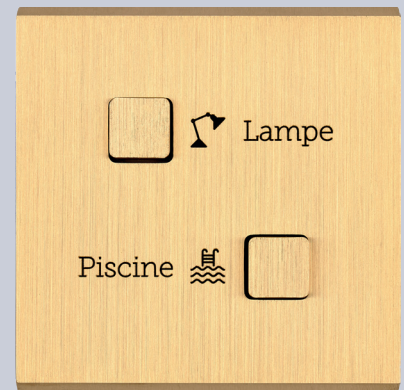

SEMI-INTEGRATED HOME AUTOMATION

M . Confidence . Fascination Collections

The semi-integrated solution is also a turnkey option,
It consists of a MODELEC mechanism and a [pre-wired THEBEN input modul](#).

It easily installs and connects to your electrical system and has been developed for very low voltage currents, up to **48V**. The included protocol is KNX, the standard in home automation.

It offers broad possibilities: up to **5 controls on a single mechanism (equating to 15 functions)** and the option to add indicator lights (5V LED).

Plates and flat buttons can be engraved.

This range is available in the [M, Confidence et Fascination collections](#).

FLAT BUTTONS DIMENSIONS

- Square flat buttons dimensions : 12,5 x 12,5mm
- Round flat buttons dimensions : Ø12,5mm

Buttons in whole material : brass, aluminium (M collection).

SPECIFICATIONS

- Round or square flat buttons
- With or without leds
- With or without screws

(Confidence and Fascination collections only.)

CONFIDENCE COLLECTION
410. BRUSHED BRASS

⚠ *The operating voltage of the LED is 5V, a common value for a home automation input module.
For 8V supplies, the 076KIT200 protection kit is mandatory.
For higher voltages, please specify it when ordering.*