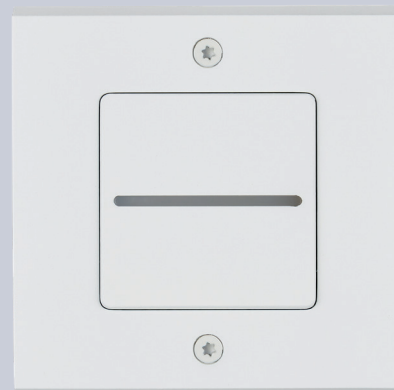

CONFIDENCE COLLECTION
413. MATT WHITE BRASS