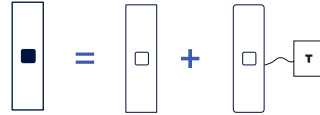

HOME AUTOMATION

Semi-integrated home automation

SQUARE AND ROUND FLAT BUTTONS MECHANISMS FOR LONG NARROW COVER PLATES

Our mechanisms are pre-wired with a THEBEN input module.

■ Confidence Collection

■ Fascination Collection

Example : cover plate + mechanism

Square flat buttons mechanism for long narrow cover plates

	Matt Black	Brushed Brass	Brushed Steel	Matt White	Gun Metal	Mirror Chrome	Old Bronze	Satin Nickel	Satin Brass	Mirror Gold	Satin Copper	White Enamel	RETAIL PRICE EX TAX
	408	410	412	413	414	415	417	418	419	421	423	424	
-690G-T	076-690G408-T	076-690G410-T	076-690G412-T	076-690G413-T	076-690G414-T	076-690G415-T	076-690G417-T	076-690G418-T	076-690G419-T	076-690G421-T	076-690G423-T	076-690G424-T	100,00 €
-691G-T	076-691G408-T	076-691G410-T	076-691G412-T	076-691G413-T	076-691G414-T	076-691G415-T	076-691G417-T	076-691G418-T	076-691G419-T	076-691G421-T	076-691G423-T	076-691G424-T	133,00 €
-692G-T	076-692G408-T	076-692G410-T	076-692G412-T	076-692G413-T	076-692G414-T	076-692G415-T	076-692G417-T	076-692G418-T	076-692G419-T	076-692G421-T	076-692G423-T	076-692G424-T	185,50 €

Round flat buttons mechanism for long narrow cover plates

	Matt Black	Brushed Brass	Brushed Steel	Matt White	Gun Metal	Mirror Chrome	Old Bronze	Satin Nickel	Satin Brass	Mirror Gold	Satin Copper	White Enamel	RETAIL PRICE EX TAX
	408	410	412	413	414	415	417	418	419	421	423	424	
-693GR-T	076-693G408R-T	076-693G410R-T	076-693G412R-T	076-693G413R-T	076-693G414R-T	076-693G415R-T	076-693G417R-T	076-693G418R-T	076-693G419R-T	076-693G421R-T	076-693G423R-T	076-693G424R-T	100,00 €
-694GR-T	076-694G408R-T	076-694G410R-T	076-694G412R-T	076-694G413R-T	076-694G414R-T	076-694G415R-T	076-694G417R-T	076-694G418R-T	076-694G419R-T	076-694G421R-T	076-694G423R-T	076-694G424R-T	133,00 €
-695GR-T	076-695G408R-T	076-695G410R-T	076-695G412R-T	076-695G413R-T	076-695G414R-T	076-695G415R-T	076-695G417R-T	076-695G418R-T	076-695G419R-T	076-695G421R-T	076-695G423R-T	076-695G424R-T	185,50 €

Cover plates and flat buttons can be engraved. (More information p. 91).