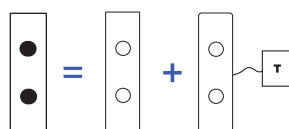

Example : cover plate + mechanism