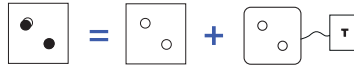

HOME AUTOMATION

Semi-integrated home automation

SQUARE AND ROUND FLAT BUTTONS MECHANISMS FOR SINGLE COVER PLATES

Our mechanisms are pre-wired with a THEBEN input module.

■ Confidence Collection

■ Fascination Collection

Example : cover plate + mechanism

Square flat buttons mechanisms for single cover plates

	Matt Black 408	Brushed Brass 410	Brushed Steel 412	Matt White 413	Gun Metal 414	Mirror Chrome 415	Old Bronze 417	Satin Nickel 418	Satin Brass 419	Mirror Gold 421	Satin Copper 423	White Enamel 424	RETAIL PRICE EX TAX
-668G-T Mechanism 1 square flat button	076-668G408-T	076-668G410-T	076-668G412-T	076-668G413-T	076-668G414-T	076-668G415-T	076-668G417-T	076-668G418-T	076-668G419-T	076-668G421-T	076-668G423-T	076-668G424-T	100,00 €
-669G-T Mechanism 2 square flat buttons	076-669G408-T	076-669G410-T	076-669G412-T	076-669G413-T	076-669G414-T	076-669G415-T	076-669G417-T	076-669G418-T	076-669G419-T	076-669G421-T	076-669G423-T	076-669G424-T	133,00 €
-670G-T Mechanism 3 square flat buttons	076-670G408-T	076-670G410-T	076-670G412-T	076-670G413-T	076-670G414-T	076-670G415-T	076-670G417-T	076-670G418-T	076-670G419-T	076-670G421-T	076-670G423-T	076-670G424-T	185,50 €
-677G-T Mechanism 3 square flat buttons L-shaped	076-677G408-T	076-677G410-T	076-677G412-T	076-677G413-T	076-677G414-T	076-677G415-T	076-677G417-T	076-677G418-T	076-677G419-T	076-677G421-T	076-677G423-T	076-677G424-T	185,50 €
-671G-T Mechanism 4 square flat buttons	076-671G408-T	076-671G410-T	076-671G412-T	076-671G413-T	076-671G414-T	076-671G415-T	076-671G417-T	076-671G418-T	076-671G419-T	076-671G421-T	076-671G423-T	076-671G424-T	215,50 €
-672G-T Mechanism 5 square flat buttons	076-672G408-T	076-672G410-T	076-672G412-T	076-672G413-T	076-672G414-T	076-672G415-T	076-672G417-T	076-672G418-T	076-672G419-T	076-672G421-T	076-672G423-T	076-672G424-T	290,50 €

Round flat buttons mechanisms for single cover plates