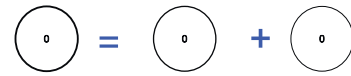

IRIS HORIZON

Plates with toggles

SINGLE BRASS PLATES

A complete switch, consisting of a plate and a single mechanism for the functions required.

Example : Plate + Mechanism

Available to order from October 2024

Single plates

Single plate dimensions: Ø79,5 x 7,5mm

		Gun metal satin brass 374	Old bronze satin brass 377	Nickel satin brass 378	Satin brass 379	Mirror chrome brass 375	Varnished mirror brass 373	Black mirror nickel brass 376
	Recommended toggle colour	BLACK	GILT	STEEL	GILT	STEEL	GILT	BLACK
131-	Plate 1 oblong slot	131-374M	131-377M	131-378M	131-379M	131-375M	131-373M	131-376M
132-	Plate 2 oblong slots	132-374M	132-377M	132-378M	132-379M	132-375M	132-373M	132-376M
	RETAIL PRICE EX TAX	119,90 €	119,90 €	109,90 €	99,20 €	129,90 €	129,90 €	129,90 €
190-	Plate 2P+T socket slot	190-374M	190-377M	190-378M	190-379M	190-375M	190-373M	190-376M
190-K-	Plate schuko socket slot	190-374M-K	190-377M-K	190-378M-K	190-379M-K	190-375M-K	190-373M-K	190-376M-K
	RETAIL PRICE EX TAX	110,70 €	110,70 €	98,80 €	99,20 €	119,70 €	119,70 €	119,70 €
192-	Plate 1 media slot	192-374M	192-377M	192-378M	192-379M	192-375M	192-373M	192-376M
189-	Plate 1 double USB charger slot	189-374M	189-377M	189-378M	189-379M	189-375M	189-373M	189-376M
200-	Plate 1 power delivery USB C slot	200-374M	200-377M	200-378M	200-379M	200-375M	200-373M	200-376M
194-	Plate 1 TV slot	194-374M	194-377M	194-378M	194-379M	194-375M	194-373M	194-376M
198-	Plate shutter	198-374M	198-377M	198-378M	198-379M	198-375M	198-373M	198-376M
	RETAIL PRICE EX TAX	132,10 €	132,10 €	116,90 €	109,90 €	139,80 €	139,80 €	139,80 €
197-	Plate 1 cable outlet slot	197-374M	197-377M	197-378M	197-379M	197-375M	197-373M	197-376M
	RETAIL PRICE EX TAX	136,80 €	136,80 €	121,60 €	114,60 €	144,50 €	144,50 €	144,50 €
191-	Plate 1 dimmer slot + button	191-374M	191-377M	191-378M	191-379M	191-375M	191-373M	191-376M
	RETAIL PRICE EX TAX	166,50 €	166,50 €	151,30 €	144,30 €	153,40 €	153,40 €	153,40 €