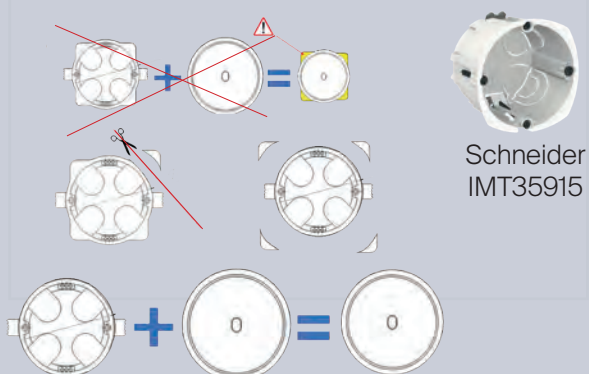

Please note, only use the circular mechanisms from the Iris by MODELEEC Collection.

For easier fitting, please use the european flush-mounted boxes 68 mm diameter and 50 mm deep.

Mounting: flush-mounted.

Plate mounting: magnetised.

Connection: our plates are mounted without earth connection.

IMPORTANT

Iris by MODELEEC collection

Please note, cut off the lugs on the box:

Schneider
IMT35915

IRIS HORIZON

A Call to the Beyond