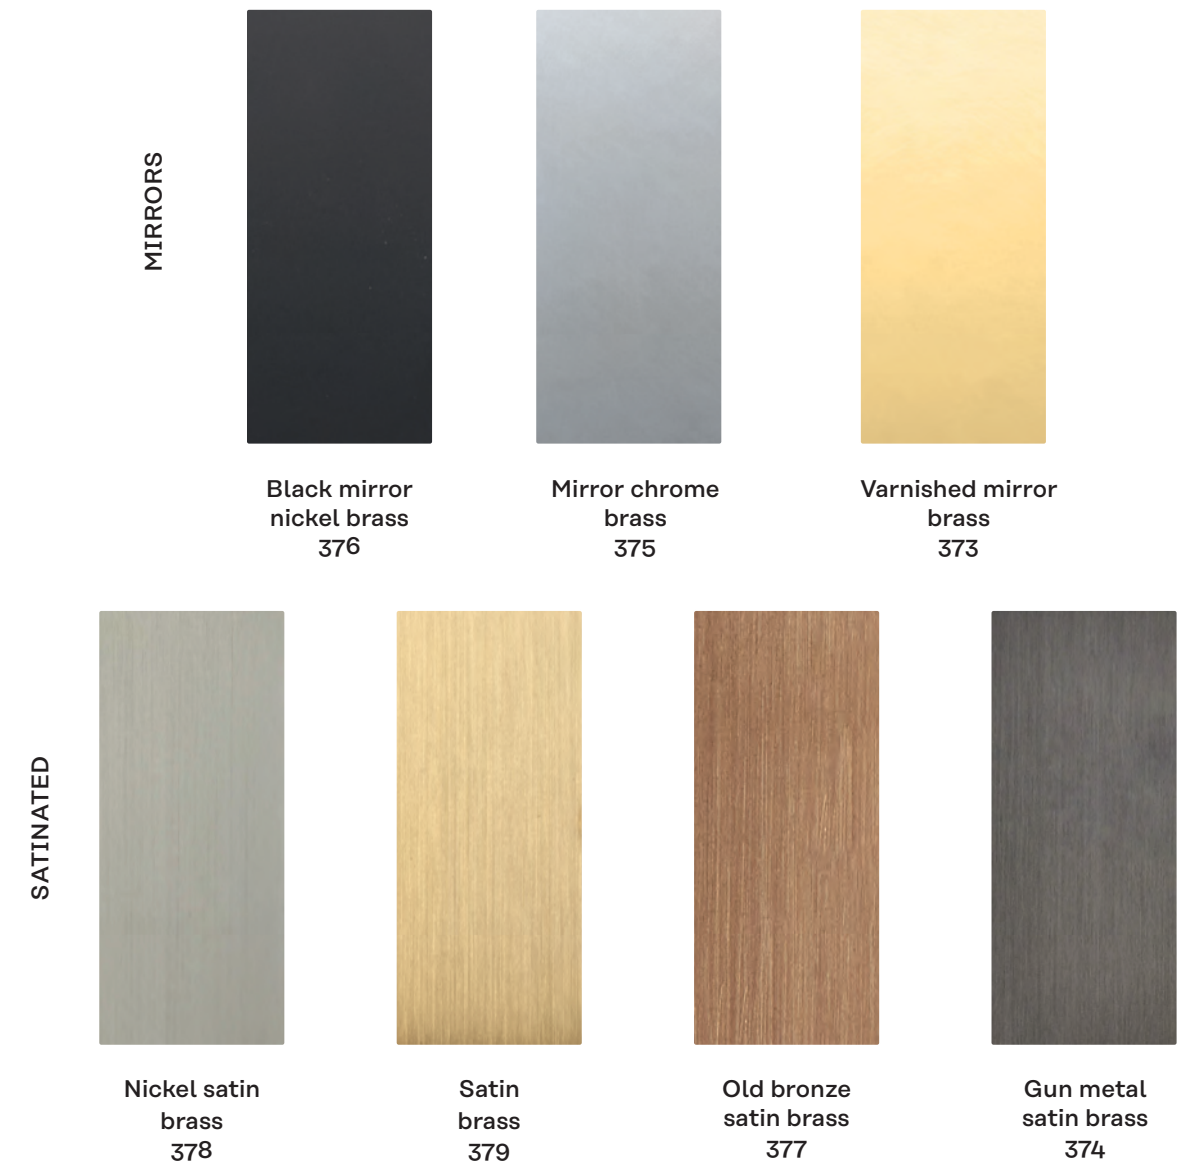

TECHNICAL INFORMATION

Plates dimensions

Single plate diameter
Ø79,5 x 7,5mm

Available to
order from
October 2024

Functions codes

Fixing - Mounting

Recommendations:

Please note, only use the circular mechanisms from the Iris by MODELEEC Collection.

For easier fitting, please use the european flush-mounted boxes 68 mm diameter and 50 mm deep.

Mounting: flush-mounted.

Plate mounting: magnetised.

Connection: our plates are mounted without earth connection.

IMPORTANT

Iris by MODELEEC collection

Please note, cut off the lugs on the box:

Schneider
IMT35915

IRIS HORIZON

A Call to the Beyond

The Iris by MODELEEC collection ventures into new territories. Inspired by the golden age of space exploration and its retro-futuristic shapes, the Iris Horizon range is crafted entirely from brass.

A Captivating Design

With either mirrored or satin finishes, the softly edged plates reflect light infinitely, creating mesmerizing plays of light. Beams that take us on a journey to the very edge of light.

An invitation to explore new horizons, to rediscover the beauty of detail and the magic of everyday gestures.

Iris Horizon elevates your interior to a new dimension.

Available in 7 brass finishes, either mirrored or satin.

2 types of mechanisms: reinforced or automatic connection

Its 5 finishes for metal toggle-switches allow for contrasting or matching effects.

new