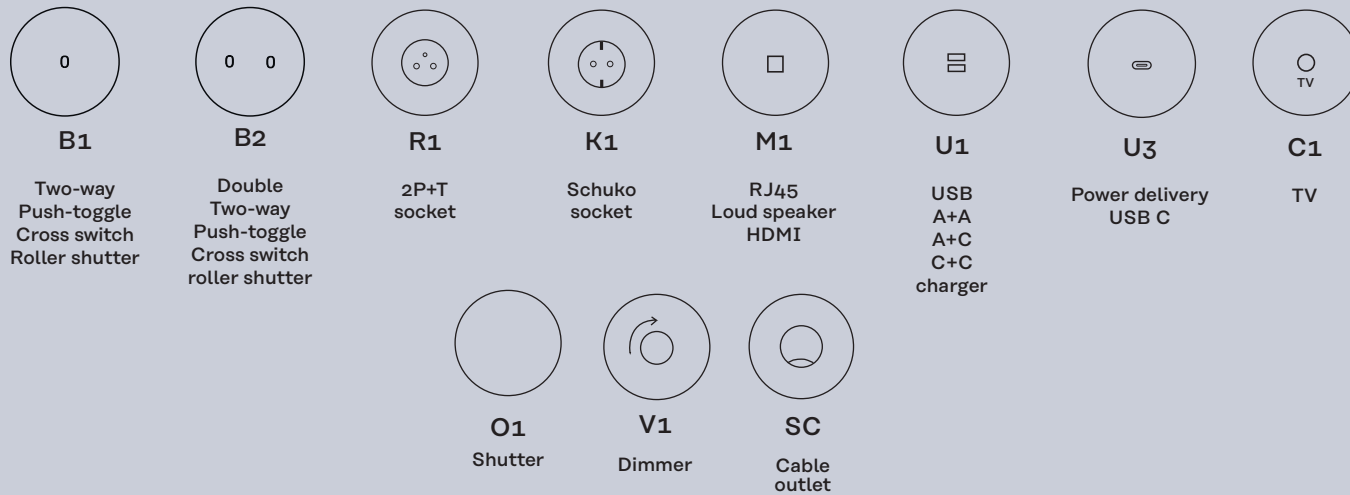

1 STEEL TOGGLE - 073-101IG

TECHNICAL INFORMATION

Plates dimensions

Single plate diameter
Ø79,5 x 7,5mm

Available to
order from
October 2024

Functions codes

Fixing - Mounting

Recommendations:

Please note, only use the circular mechanisms from the Iris by MODELEEC Collection.

For easier fitting, please use the european flush-mounted boxes 68 mm diameter and 50 mm deep.

Mounting: flush-mounted.