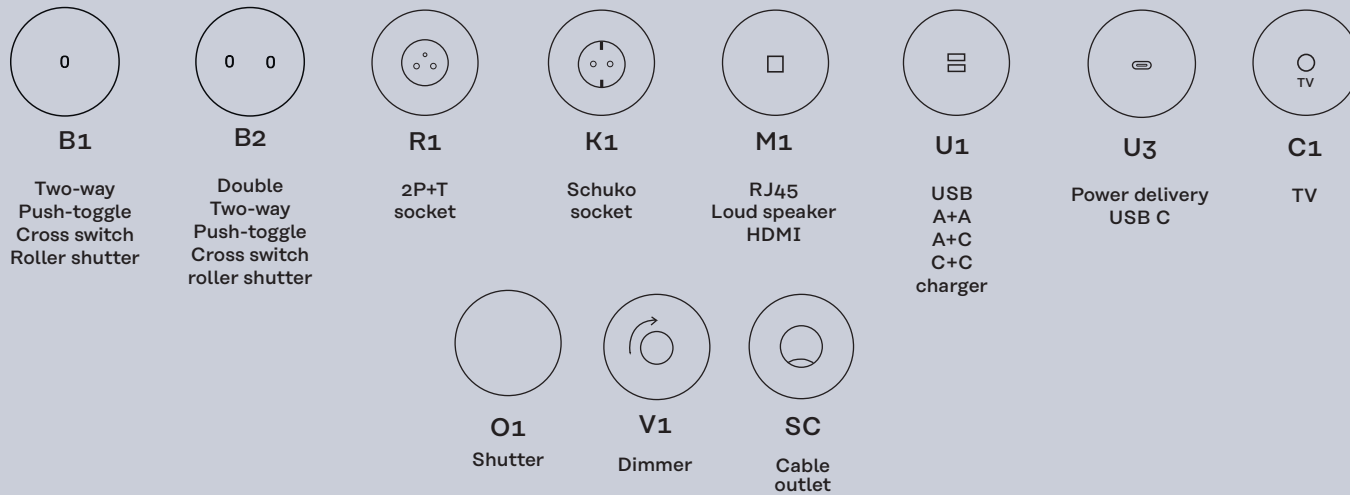

TECHNICAL INFORMATION

Plates dimensions

Single plate diameter
Ø79,5 x 7,5mm

Available to
order from
October 2024

Functions codes

Fixing - Mounting

Recommendations:

Please note, only use the circular mechanisms from the Iris by MODELEEC Collection.

For easier fitting, please use the european flush-mounted boxes 68 mm diameter and 50 mm deep.

Mounting: flush-mounted.

Plate mounting: magnetised.

Connection: our plates are mounted without earth connection.