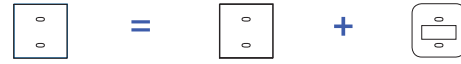

A complete switch, consisting of a cover plate and a single mechanism for the functions required.

Example: Plate + Mechanism

Single mechanisms

For home automation plates

	Reference	RETAIL PRICE EX TAX
-302G KNX mechanism 2 PUSH buttons	087-302G	139,90 €
-304G KNX mechanism 4 PUSH buttons	087-304G	155,70 €
-306G KNX mechanism 6 PUSH buttons	087-306G	197,20 €
-312G KNX mechanism 2 PUSH buttons + 2 LED	087-312G	160,10 €
-314G KNX mechanism 4 PUSH buttons + 4 LED	087-314G	199,50 €
-316G KNX mechanism 6 PUSH buttons + 6 LED	087-316G	264,30 €
-322G KNX mechanism 2 PUSH buttons + 2 LED + infrared light	087-322G	175,00 €
-324G KNX mechanism 4 PUSH buttons + 4 LED + infrared light	087-324G	218,50 €
-642G Mechanism KNX motion detector 1,1m white	087-642G	350,00 €
-643G Mechanism KNX motion detector 2,2m white	087-643G	420,00 €
-652G Mechanism KNX motion detector 1,1m black	087-652G	350,00 €
-653G Mechanism KNX motion detector 2,2m black	087-653G	420,00 €
-331G Mechanism KNX thermostat black	087-331G	525,00 €