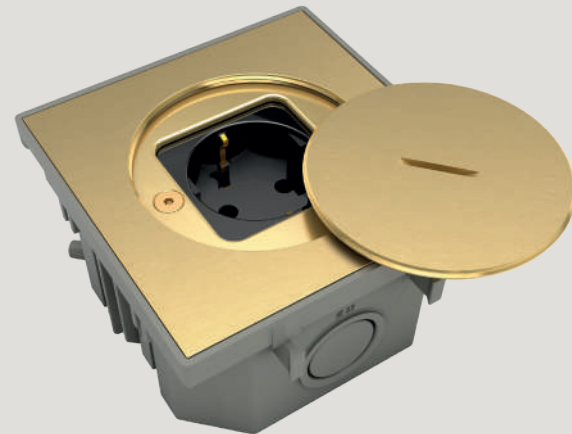

BRUSHED 316L STAINLESS STEEL LID - /2

2P+T FRANCO-BELGIAN SOCKET - BFL102/2

BUBOX CLASSIC

BUBOX CLASSIC

BUBOX LINE

BRUSHED RAW BRASS LID - /1

SCHUKO SOCKET - BFC101/1

BRUSHED RAW BRASS LID - /1