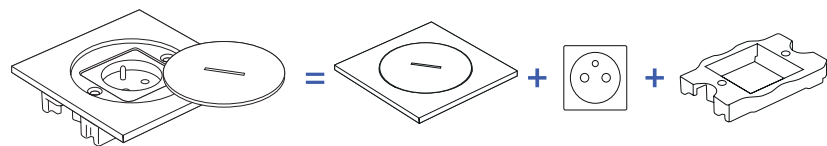

BUBOX BY MODELEC

BUBOX LINE

Less is more.

While retaining the robustness and performance for which our watertight floorbox are renowned, and the technical advantages of BUBOX CLASSIC, **BUBOX LINE** is the perfect combination of top-of-the-range functionality and **refined design**. The lines of the flush-mount box disappear beneath the cover, giving way to an even more refined design. A meticulous finish for the most demanding projects, wherever they may be.

EQUIPED WATERTIGHT FLOORBOX, STANDARD OPENING BUBOX LINE

Our **BUBOX LINE** watertight floorbox are sold assembled with the mechanism and its support. Please refer to the diagram below.

Standard opening lid + mechanism + mechanism support