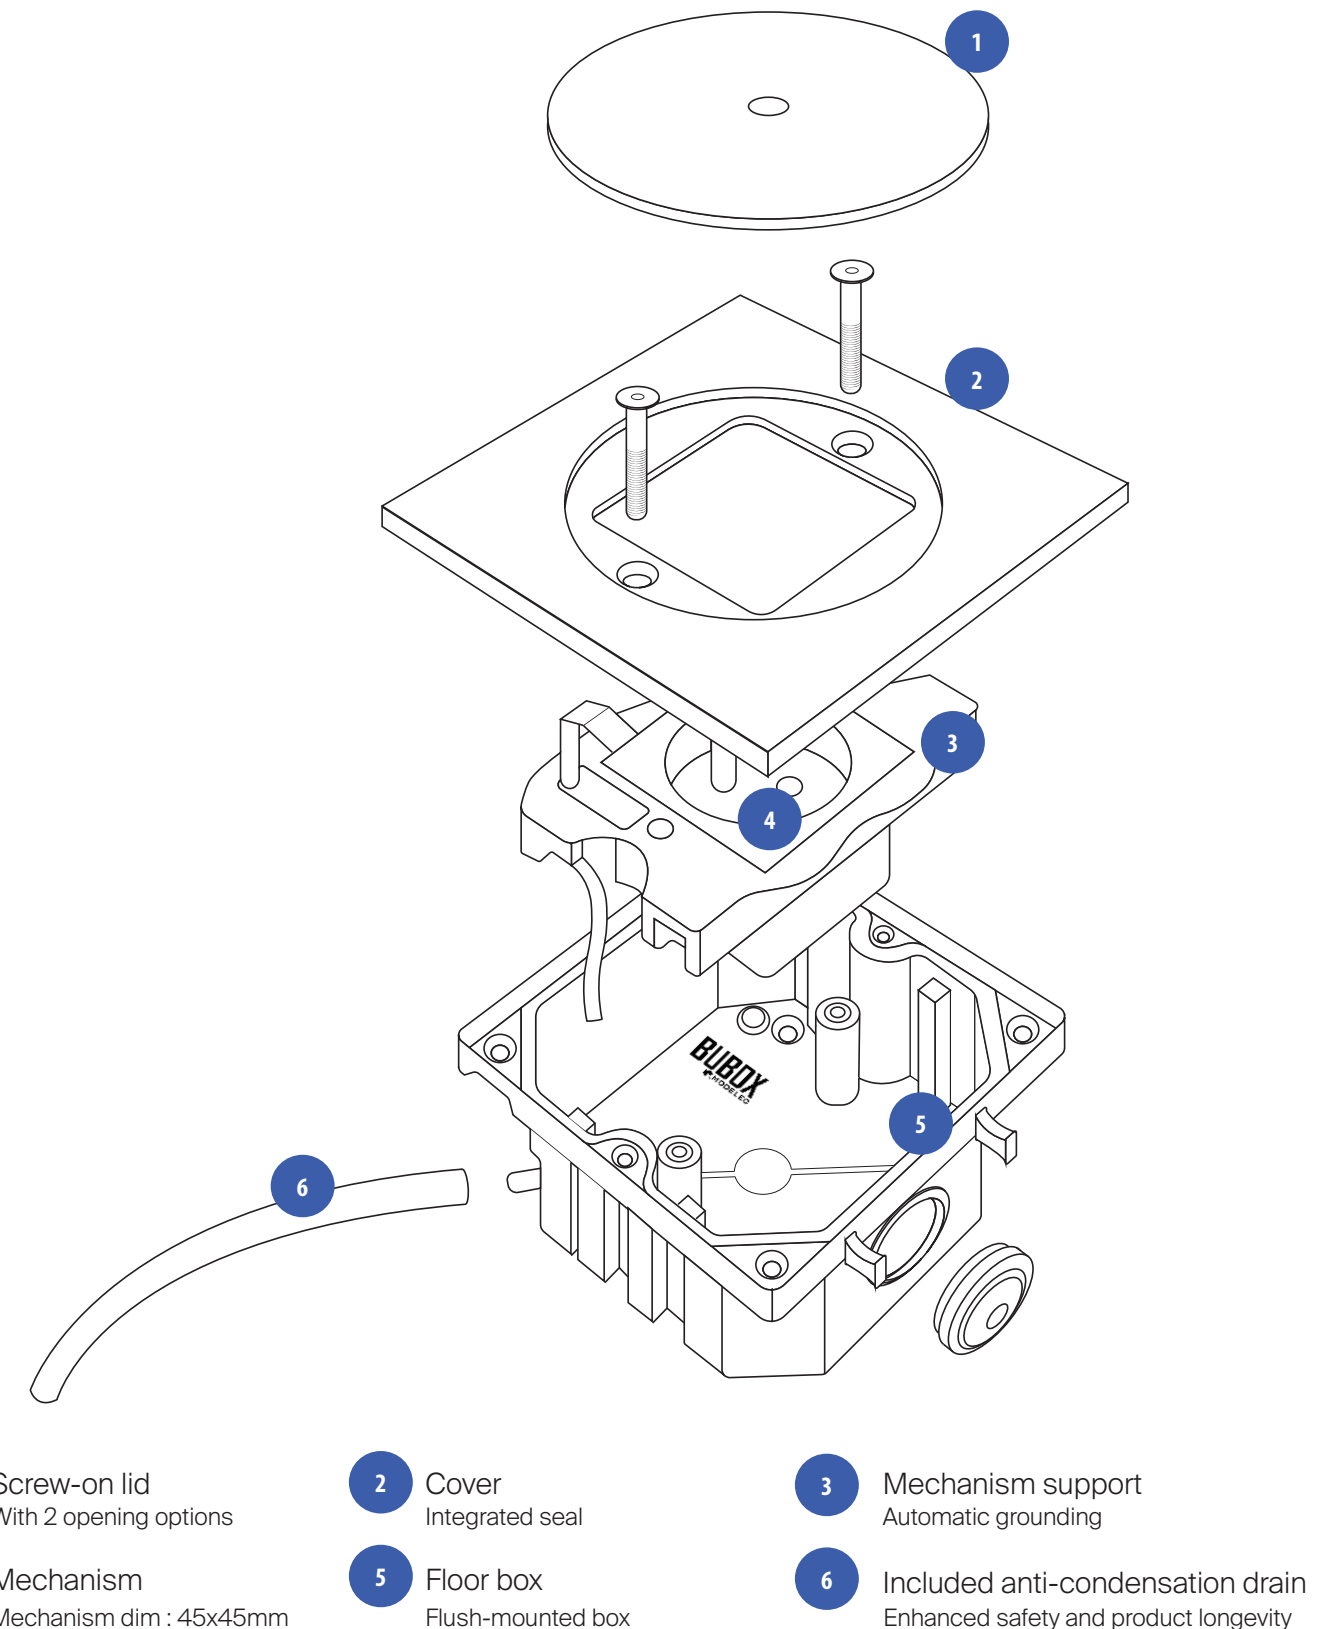

BUBOX BY MODELEC

The BUBOX quality with every detail