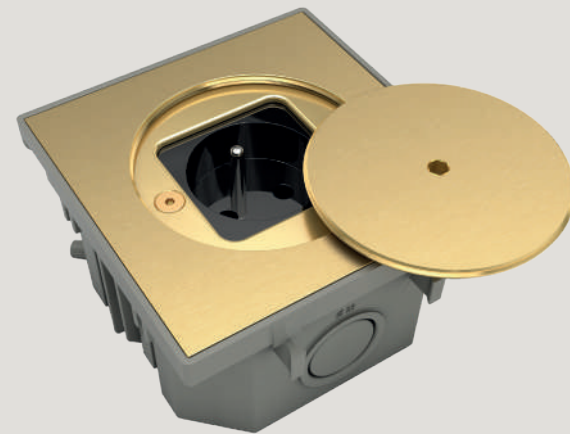

1 GILT TOGGLE - 074-101IG

BLACK MIRROR NICKEL BRASS PLATE - 376

2 BLACK TOGGLES - 072-102IG

MIRROR CHROME BRASS PLATE - 375

1 STEEL TOGGLE - 073-101IG

TECHNICAL INFORMATION

Plates dimensions

Single plate diameter
Ø79,5 x 7,5mm

BRUSHED 316L STAINLESS STEEL LID - /2

2P+T FRANCO-BELGIAN SOCKET - BFL102/2

BUBOX CLASSIC

BUBOX CLASSIC

BUBOX LINE

BRUSHED RAW BRASS LID - /1

SCHUKO SOCKET - BFC101/1

BRUSHED RAW BRASS LID - /1