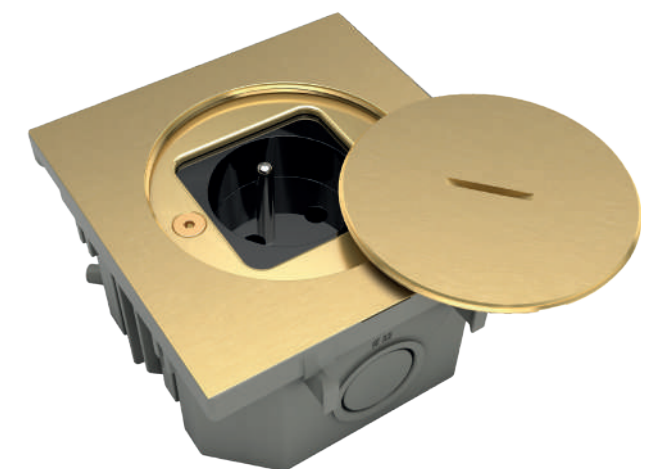

BRUSHED RAW BRASS /1 -
WATERTIGHT FLOORBOX WITH STANDARD OPENING