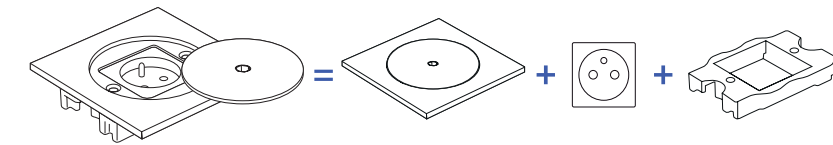

BUBOX BY MODELEC BUBOX CLASSIC

EQUIPED WATERTIGHT FLOORBOX, SECURED OPENING BUBOX CLASSIC

Secured opening lid + mechanism + mechanism support