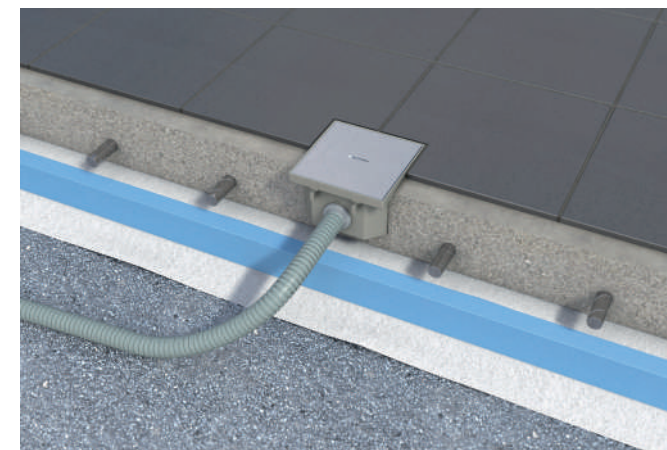

INSTALLATION IN CONCRETE SCREED BUBOX CLASSIC BUBOX LINE