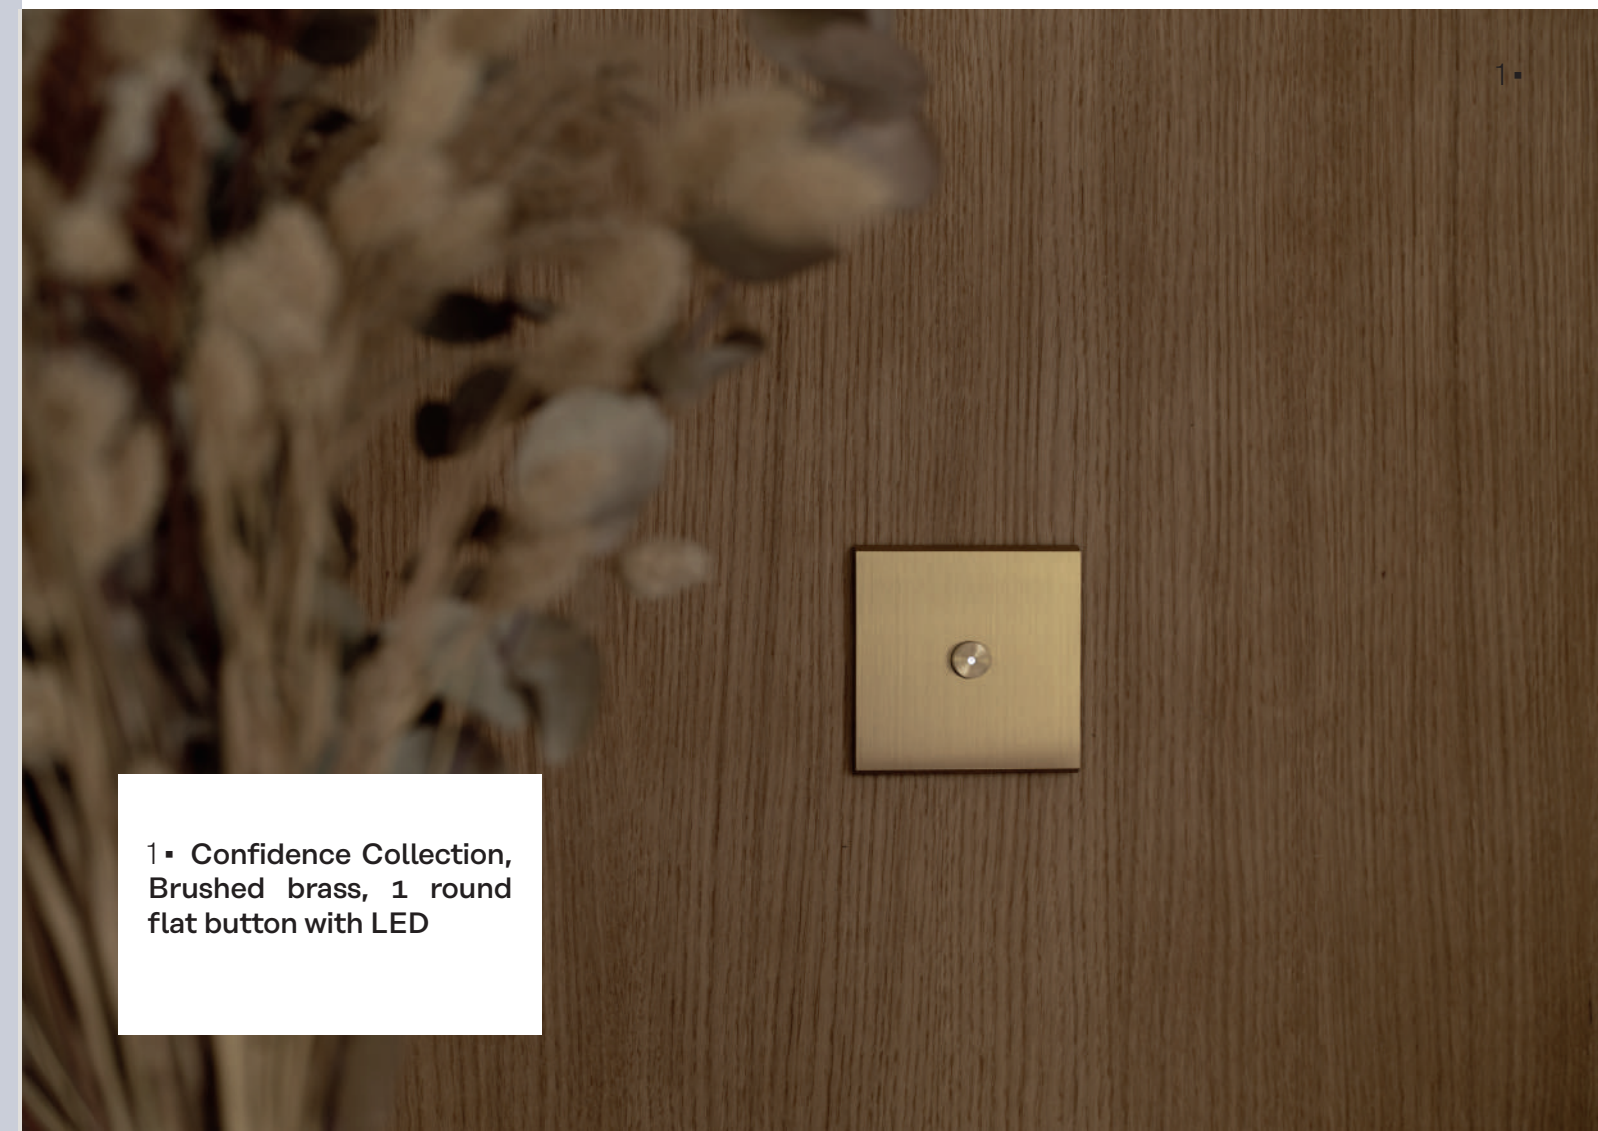

For non-standard cover plates, please contact our sales department.

SEMI-INTEGRATED HOME AUTOMATION

M . Confidence . Fascination Collections

APPLICATIONS

SWITCHES

1 to 5 flat buttons
(round or square)

1▪ Confidence Collection,
Brushed brass, 1 round
flat button with LED

HOME AUTOMATION

Semi-integrated home automation

SQUARE AND ROUND FLAT BUTTONS MECHANISMS FOR SINGLE COVER PLATES

Our mechanisms are pre-wired with a THEBEN input module.

M Collection

Example : Plate + Mechanism