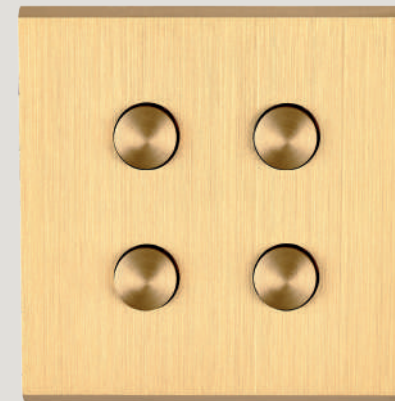

HOME AUTOMATION

OUR SOLUTIONS BY COLLECTION

- Integrated home automation
- Semi-integrated home automation
- Bluetooth home automation
- Free home automation