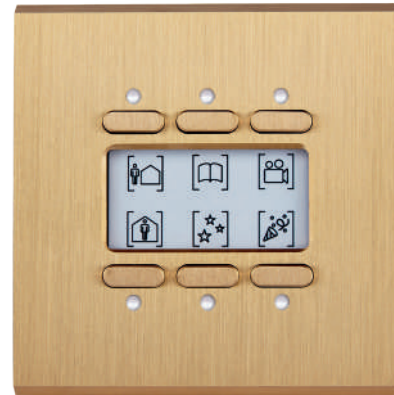

1 to 5 buttons

1 to 4 buttons

1 to 2 toggles

1 to 3 toggles

1▪

1▪ Confidence Collection,
Old bronze brass, 2 black
roller shutter toggles

1▪

HOME AUTOMATION

OUR SOLUTIONS BY COLLECTION

- Integrated home automation
- Semi-integrated home automation
- Bluetooth home automation
- Free home automation

FASCINATION COLLECTION
432. ONDE

M COLLECTION
514. GUN METAL BRASS