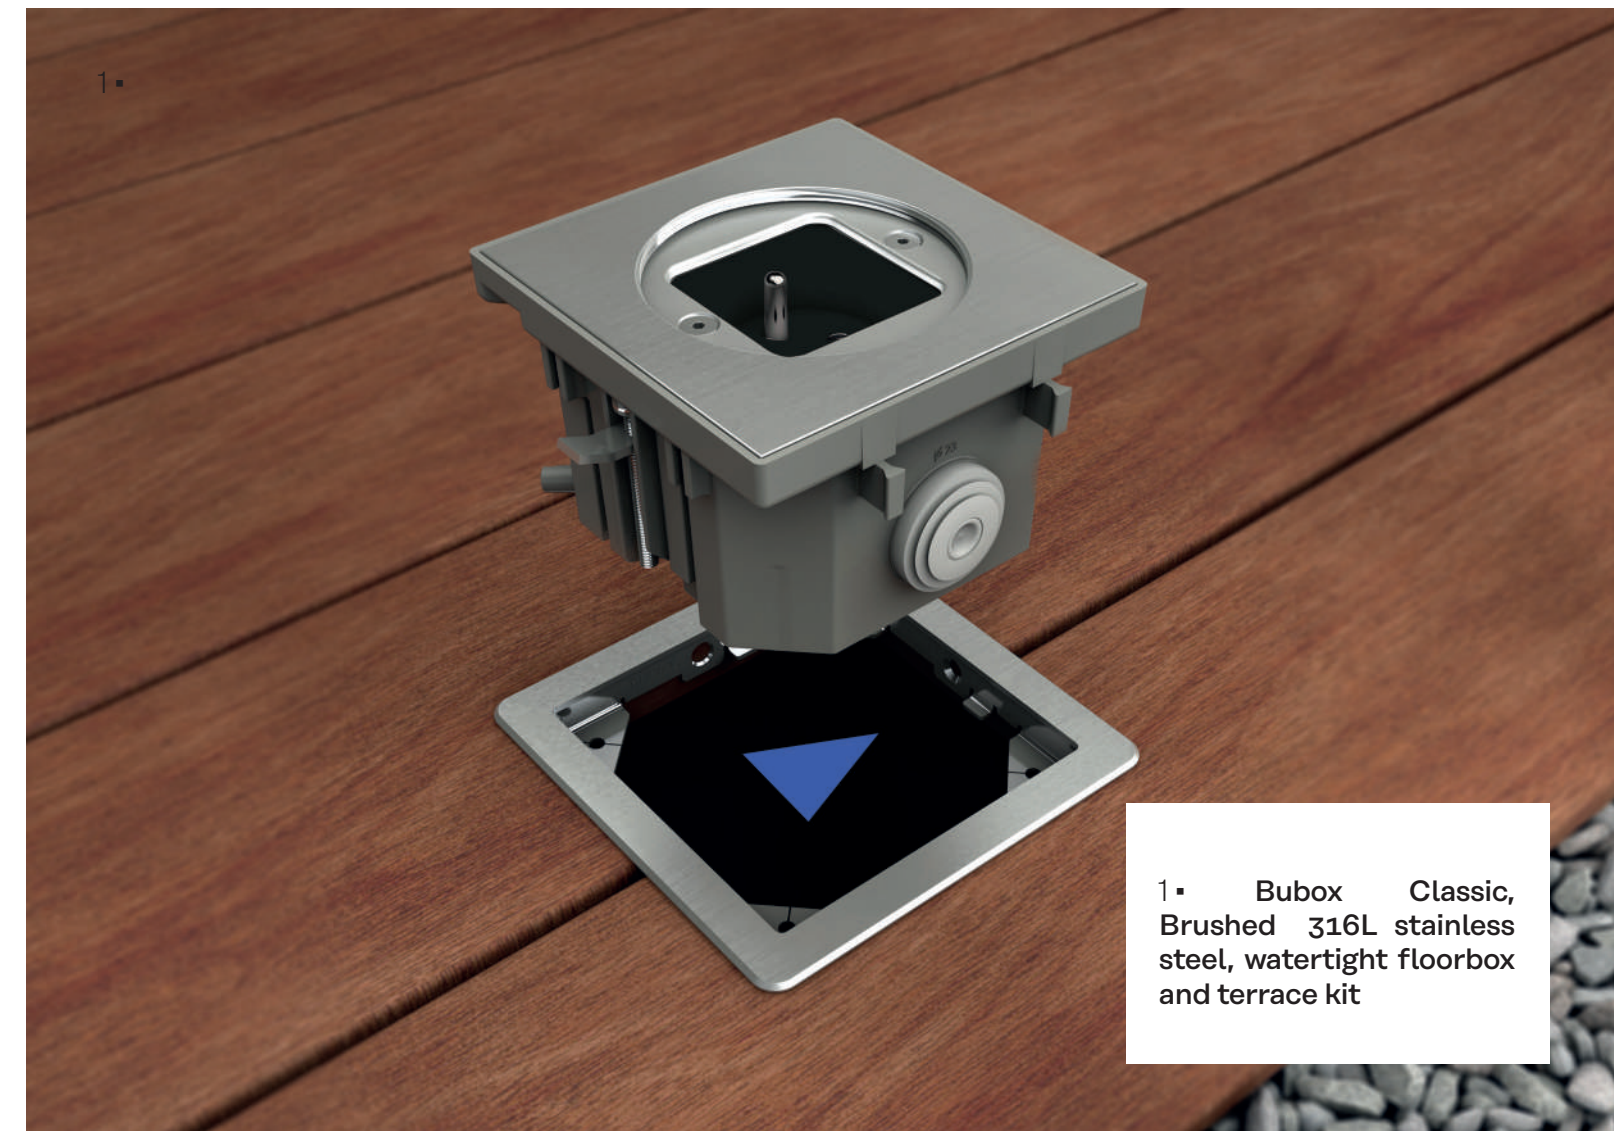

BUBOX BY MODELEC

BUBOX CLASSIC

OPENING KEYS
BUBOX CLASSIC

BRUSHED 316L STAINLESS STEEL TERRACE KIT
BUBOX CLASSIC

FLUSH-MOUNTED BOX
BUBOX CLASSIC

1▪ Bobox Classic, Brushed 316L stainless steel, watertight floorbox and terrace kit

BUBOX BY MODELEC

BUBOX LINE

Less is more.

While retaining the robustness and performance for which our watertight floorbox are renowned, and the technical advantages of BUBOX CLASSIC, **BUBOX LINE** is the perfect combination of top-of-the-range functionality and **refined design**. The lines of the flush-mount box disappear beneath the cover, giving way to an even more refined design. A meticulous finish for the most demanding projects, wherever they may be.