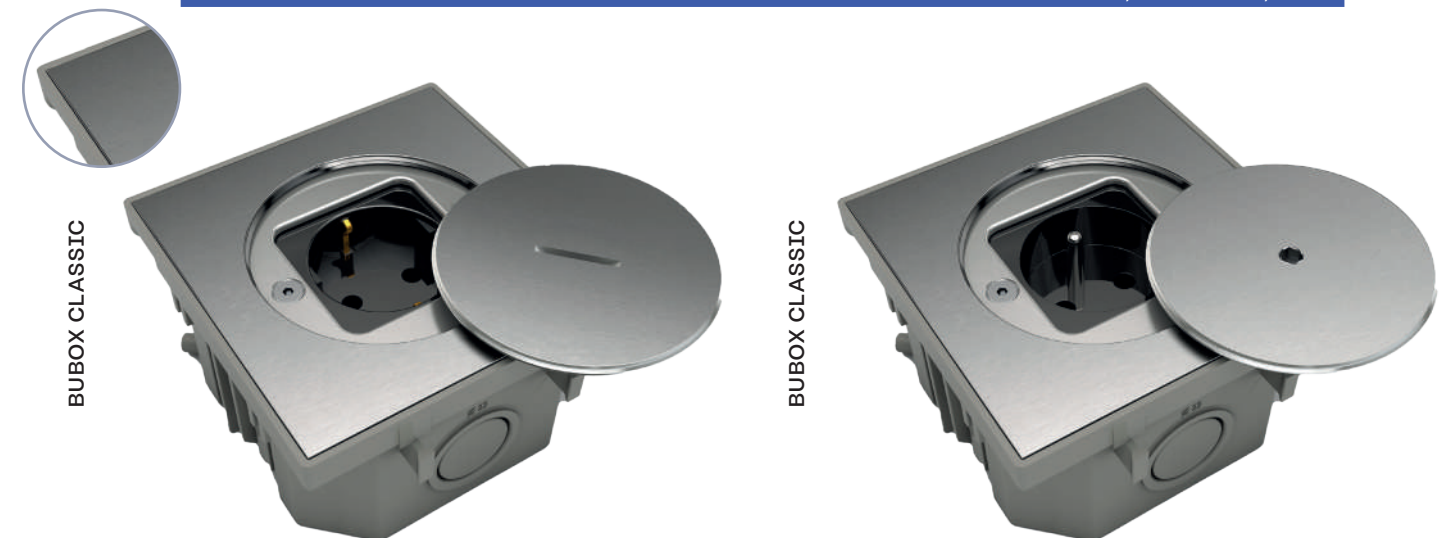

1 GILT TOGGLE - 074-101IG

BLACK MIRROR NICKEL BRASS PLATE - 376

2 BLACK TOGGLES - 072-102IG

MIRROR CHROME BRASS PLATE - 375

1 STEEL TOGGLE - 073-101IG

TECHNICAL INFORMATION

Plates dimensions

Single plate diameter
Ø79,5 x 7,5mm

Mounting: flush-mounted.

Plate mounting: magnetised.

Connection: our plates are mounted without earth connection.

IMPORTANT

Iris by MODELEEC collection

Please note, cut off the lugs on the box:

Schneider
IMT35915

BUBOX BY MODELEC BUBOX CLASSIC

EQUIPED WATERTIGHT FLOORBOX, SECURED OPENING BUBOX CLASSIC

Secured opening lid + mechanism + mechanism support

Watertight floorbox with secured opening BUBOX CLASSIC

Dimensions of the watertight floorbox (with its flush-mounted box): 100x100x59mm *

Brushed raw brass /1
Brushed 316L stainless steel /2

		Brushed raw brass /1	Brushed 316L stainless steel /2
BFC111-	Secured opening lid + mechanism black schuko socket	BFC111/1	BFC111/2
BFC112-	Secured opening lid + mechanism black 2P+T franco-belgian socket	BFC112/1	BFC112/2
RETAIL PRICE EX TAX		121,10 €	109,20 €
BFC116-	Secured opening lid + mechanism black swiss socket	BFC116/1	BFC116/2
BFC117-	Secured opening lid + mechanism black italian bipasso socket	BFC117/1	BFC117/2
RETAIL PRICE EX TAX		131,40 €	119,40 €
BFC11411-	Secured opening lid + mechanism black screened RJ45 cat 6A	BFC11411/1	BFC11411/2
RETAIL PRICE EX TAX		131,40 €	119,40 €
BFC11421-	Secured opening lid + mechanism double black screened RJ45 cat 6A	BFC11421/1	BFC11421/2
RETAIL PRICE EX TAX		149,20 €	139,20 €