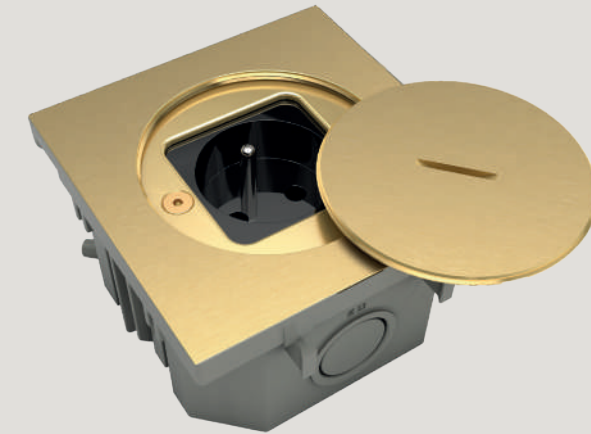

BUBOX LINE

2P+T FRANCO-BELGIAN SOCKET - BFL102/1