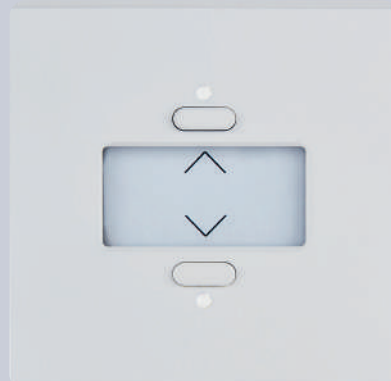

CONFIDENCE COLLECTION
413. MATT WHITE BRASS