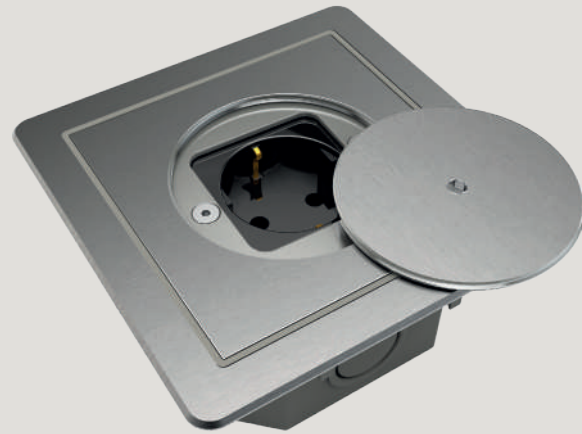

OUR FINISHES

BUBOX CLASSIC

BUBOX CLASSIC

BUBOX LINE

BRUSHED 316L STAINLESS STEEL LID - /2

SCHUKO SOCKET - BFC101/2

BRUSHED 316L STAINLESS STEEL LID - /2

TERRACE KIT - BFC108/2
SCHUKO SOCKET - BFC111/2