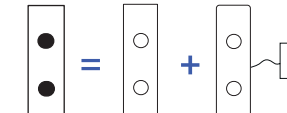

Example: Plate + Mechanism