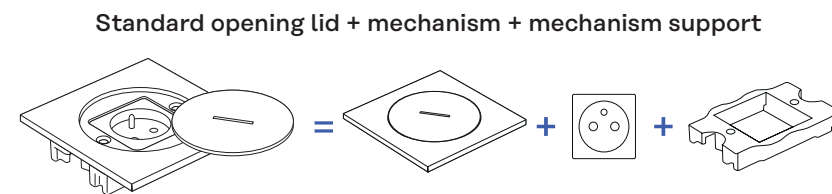

BUBOX BY MODELEC

BUBOX CLASSIC

BUBOX CLASSIC watertight floorbox combine robustness, safety and stylish design to meet the needs of your projects, wherever they may be. They offer two options for opening their lid, including a secure opening.

Their flush-mounted boxes can be attached to each other to create multiple watertight floorbox. With the **terrace kit**, they can be installed in hollow ground, while with the **concrete kit**, they can be installed in concrete screed by reservation for a perfect flush installation.

The solution for all your outdoor projects.

EQUIPED WATERTIGHT FLOORBOX, STANDARD OPENING BUBOX CLASSIC

Our **BUBOX CLASSIC** watertight floorbox are sold assembled with the mechanism and its support. Please refer to the diagram below.

Watertight floorbox with standard opening BUBOX CLASSIC

Dimensions of the watertight floorbox (with its flush-mounted box): 100x100x59mm *

		Brushed raw brass /1	Brushed 316L stainless steel /2
BFC101-	Standard opening lid + mechanism black schuko socket	BFC101/1	BFC101/2
BFC102-	Standard opening lid + mechanism black 2P+T franco-belgian socket	BFC102/1	BFC102/2
RETAIL PRICE EX TAX		121,10 €	109,20 €
BFC106-	Standard opening lid + mechanism black swiss socket	BFC106/1	BFC106/2
BFC107-	Standard opening lid + mechanism black italian bipasso socket	BFC107/1	BFC107/2
RETAIL PRICE EX TAX		131,40 €	119,40 €
BFC10411-	Standard opening lid + mechanism black screened RJ45 cat 6A	BFC10411/1	BFC10411/2
RETAIL PRICE EX TAX		131,40 €	119,40 €
BFC10421-	Standard opening lid + mechanism double black screened RJ45 cat 6A	BFC10421/1	BFC10421/2
RETAIL PRICE EX TAX		149,20 €	139,20 €

*The **BUBOX CLASSIC** watertight floorbox must be installed in the BUBOX flush-mounted box (ref: BFC160) to ensure overall waterproofing.

⚠ Don't forget to order the keys for standard and secure openings.