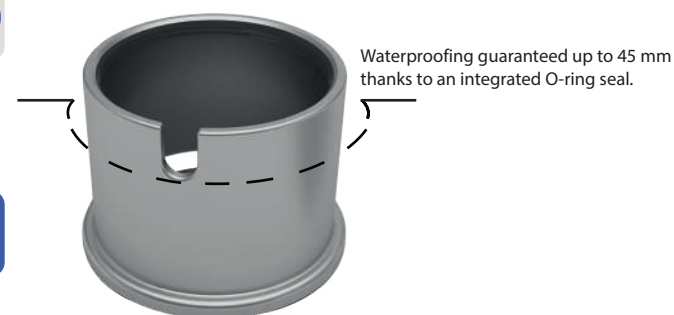

The Aquastop screws into place instead of the cap to protect connected sockets from splashes and high-pressure water washing.

CONCRETE KIT BUBOX CLASSIC BUBOX LINE

LEVELING PLATE BUBOX CLASSIC BUBOX LINE