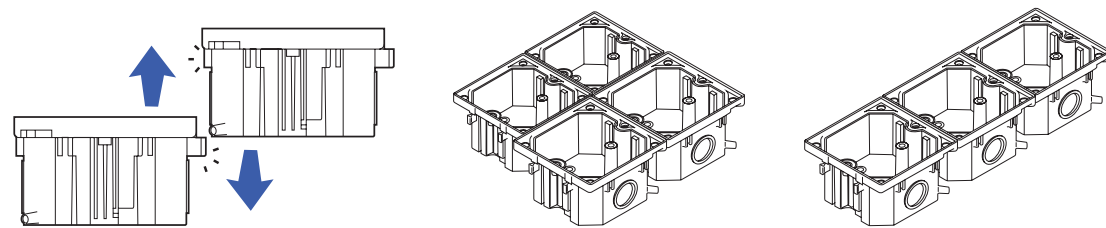

BUBOX BY MODELEC

BUBOX CLASSIC

KIT AND ACCESSORIES FOR EQUIPED WATERTIGHT FLOORBOX BUBOX CLASSIC

⚠ The BUBOX flush-mounted box and the keys for opening the lids are essential accessories for the proper installation of your BUBOX watertight floorbox.

Flat-head and Allen key for watertight floorbox BUBOX CLASSIC

References

BFP001-	flat-head key for standard opening watertight floorbox	BFP001
RETAIL PRICE EXT TAX		9,00 €
BFP002-	Allen key for secured opening watertight floorbox	BFP002
RETAIL PRICE EXT TAX		2,90 €

Flush-mounted box for watertight floorbox BUBOX CLASSIC

Dimensions of the flush-mounted box: 100x100x59mm

Reference

BFC160-	Flush-mounted box and its anti-condensation drain BUBOX CLASSIC	BFC160
RETAIL PRICE EXT TAX		29,75 €

⚠ The box must be installed with the **BUBOX CLASSIC** watertight floorbox.
(ref : BFC1XX/X)

Possibility to assemble multiple flush-mounted boxes using tenon-and-mortise joints.
Dimensions of a 4-box unit: 200 x 200 mm.

Terrace kit for watertight floorbox BUBOX CLASSIC

Exterior dimensions of the terrace kit: 125x125mm
Cut-out dimensions of the terrace kit: 108x108mm

Brushed raw brass /1
Brushed 316L stainless steel /2

BFC108-	Terrace kit for installation in technical flooring and/or raised floors (stainless steel screws) ⚠ Compatible with BUBOX CLASSIC only	BFC108/1	BFC108/2
RETAIL PRICE EXT TAX		139,00 €	119,00 €