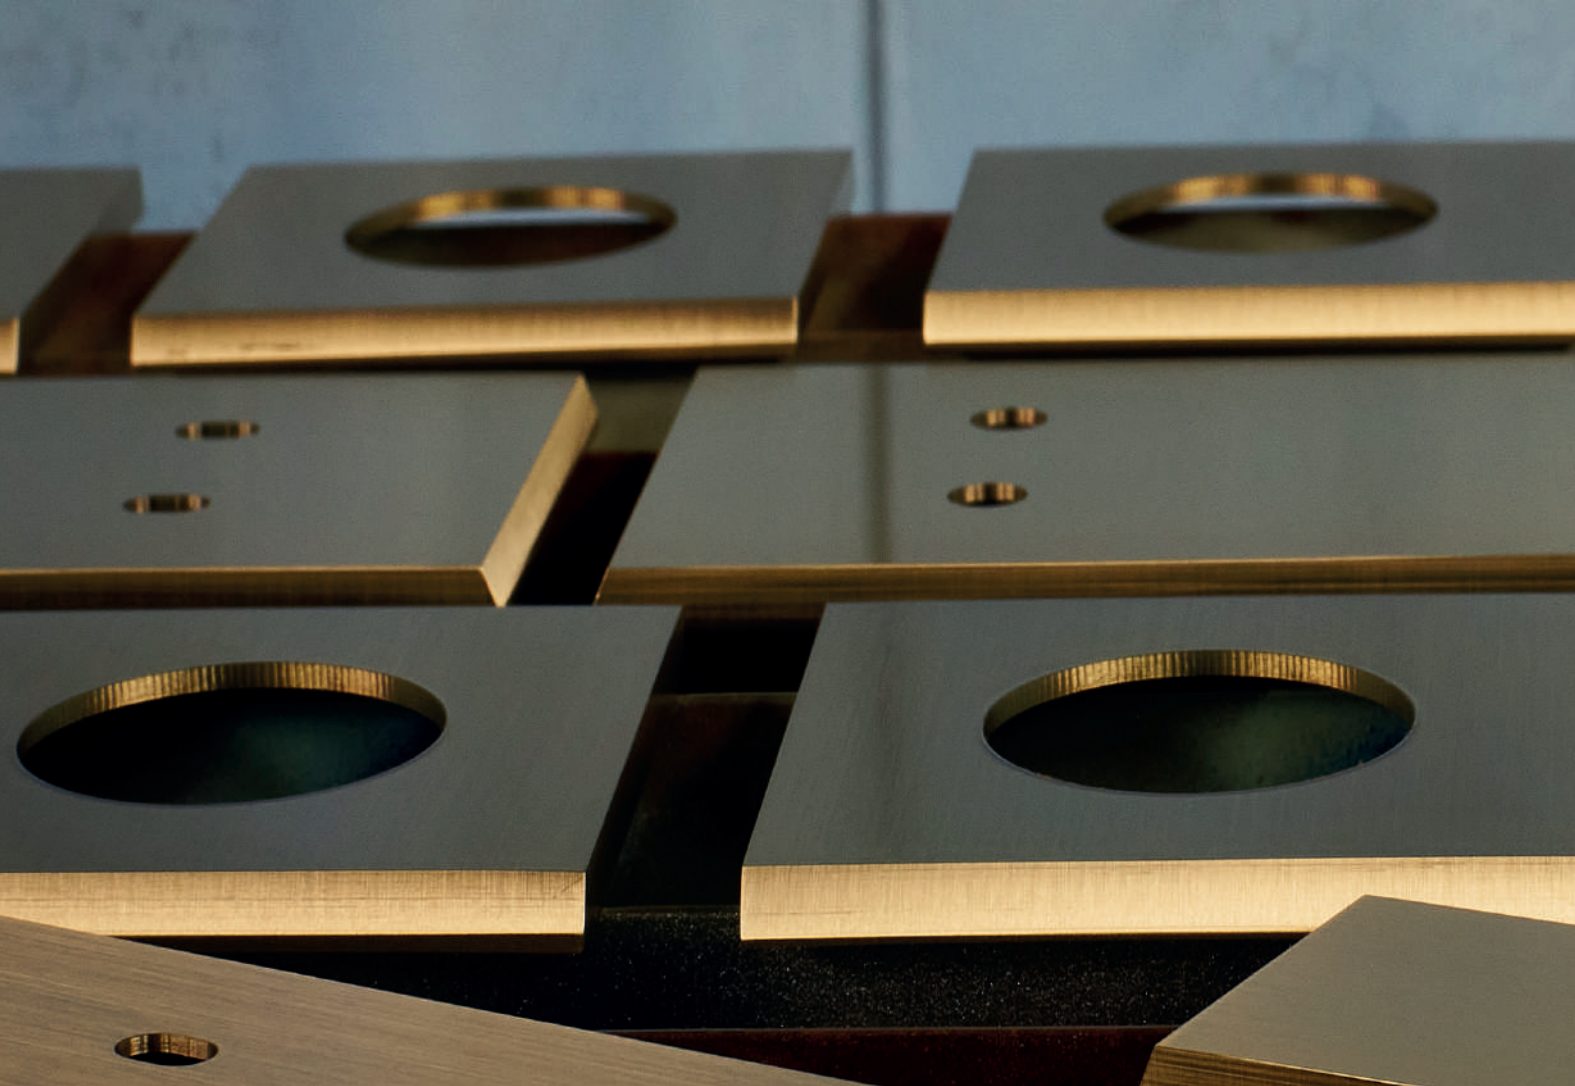

As an expert in the design and construction of cover plates and mechanisms, this industrialist a human scale has been shaping raw material since 1976, offering well thought-out solutions for simplified installation. Its core expertise combines form, function and finish, offering well-controlled designs that suit real-life needs.