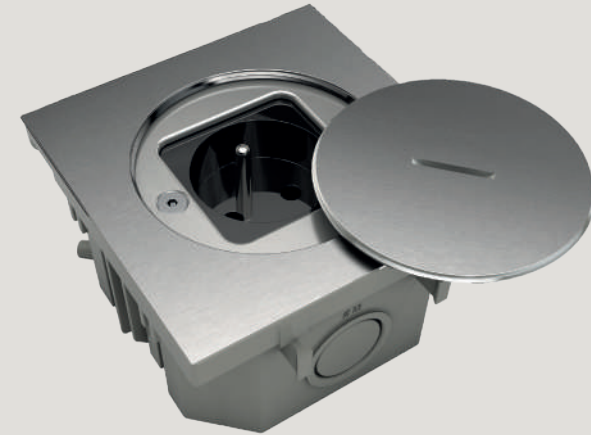

BUBOX LINE

2P+T FRANCO-BELGIAN SOCKET - BFL102/2

BRUSHED RAW BRASS LID - /1