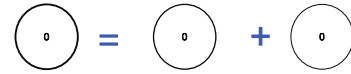

IRIS HORIZON

Plates with toggles

SINGLE BRASS PLATES

A complete switch, consisting of a plate and a single mechanism for the functions required.

Example : Plate + Mechanism

Available to order from October 2024

Single plates

Single plate dimensions: Ø79,5 x 7,5mm

		Gun metal satin brass 374	Old bronze satin brass 377	Nickel satin brass 378	Satin brass 379	Mirror chrome brass 375	Varnished mirror brass 373	Black mirror nickel brass 376
	Recommended toggle colour	BLACK	GILT	STEEL	GILT	STEEL	GILT	BLACK
131-	Plate 1 oblong slot	131-374M	131-377M	131-378M	131-379M	131-375M	131-373M	131-376M
132-	Plate 2 oblong slots	132-374M	132-377M	132-378M	132-379M	132-375M	132-373M	132-376M
	RETAIL PRICE EX TAX	119,90 €	119,90 €	109,90 €	99,20 €	129,90 €	129,90 €	129,90 €
190-	Plate 2P+T socket slot	190-374M	190-377M	190-378M	190-379M	190-375M	190-373M	190-376M
190-K-	Plate schuko socket slot	190-374M-K	190-377M-K	190-378M-K	190-379M-K	190-375M-K	190-373M-K	190-376M-K
	RETAIL PRICE EX TAX	110,70 €	110,70 €	98,80 €	99,20 €	119,70 €	119,70 €	119,70 €
192-	Plate 1 media slot	192-374M	192-377M	192-378M	192-379M	192-375M	192-373M	192-376M
189-	Plate 1 double USB charger slot	189-374M	189-377M	189-378M	189-379M	189-375M	189-373M	189-376M
200-	Plate 1 power delivery USB C slot	200-374M	200-377M	200-378M	200-379M	200-375M	200-373M	200-376M
194-	Plate 1 TV slot	194-374M	194-377M	194-378M	194-379M	194-375M	194-373M	194-376M
198-	Plate shutter	198-374M	198-377M	198-378M	198-379M	198-375M	198-373M	198-376M
	RETAIL PRICE EX TAX	132,10 €	132,10 €	116,90 €	109,90 €	139,80 €	139,80 €	139,80 €
197-	Plate 1 cable outlet slot	197-374M	197-377M	197-378M	197-379M	197-375M	197-373M	197-376M
	RETAIL PRICE EX TAX	136,80 €	136,80 €	121,60 €	114,60 €	144,50 €	144,50 €	144,50 €
191-	Plate 1 dimmer slot + button	191-374M	191-377M	191-378M	191-379M	191-375M	191-373M	191-376M
	RETAIL PRICE EX TAX	166,50 €	166,50 €	151,30 €	144,30 €	153,40 €	153,40 €	153,40 €