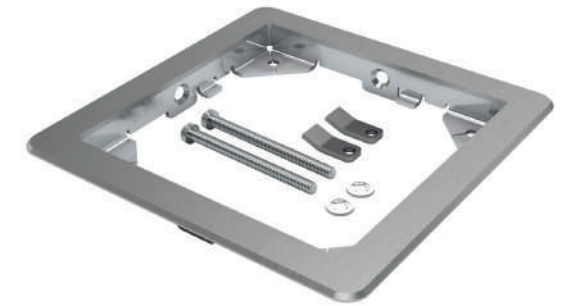

Terrace kit for watertight floorbox BUBOX CLASSIC

Exterior dimensions of the terrace kit: 125x125mm
Cut-out dimensions of the terrace kit: 108x108mm

Brushed raw brass /1
Brushed 316L stainless steel /2

BFC108-	 Terrace kit for installation in technical flooring and/or raised floors (stainless steel screws) ⚠ Compatible with BUBOX CLASSIC only	BFC108/1	BFC108/2
RETAIL PRICE EXT TAX		139,00 €	119,00 €

BUBOX BY MODELEC

BUBOX CLASSIC

OPENING KEYS
BUBOX CLASSIC

BRUSHED 316L STAINLESS STEEL TERRACE KIT
BUBOX CLASSIC

FLUSH-MOUNTED BOX
BUBOX CLASSIC

1▪ Bobox Classic, Brushed 316L stainless steel, watertight floorbox and terrace kit