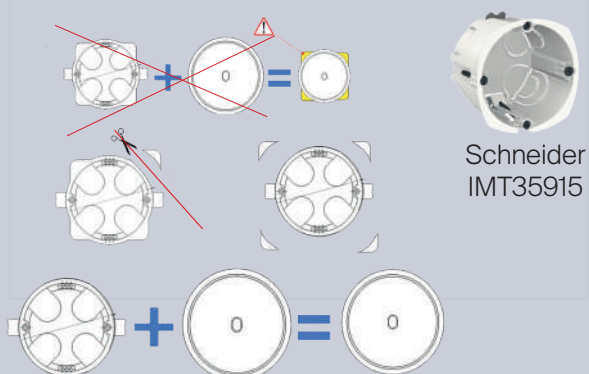

Mounting: flush-mounted.

Plate mounting: magnetised.

Connection: our plates are mounted without earth connection.

IMPORTANT

Iris by MODELEEC collection

Please note, cut off the lugs on the box:

Schneider
IMT35915