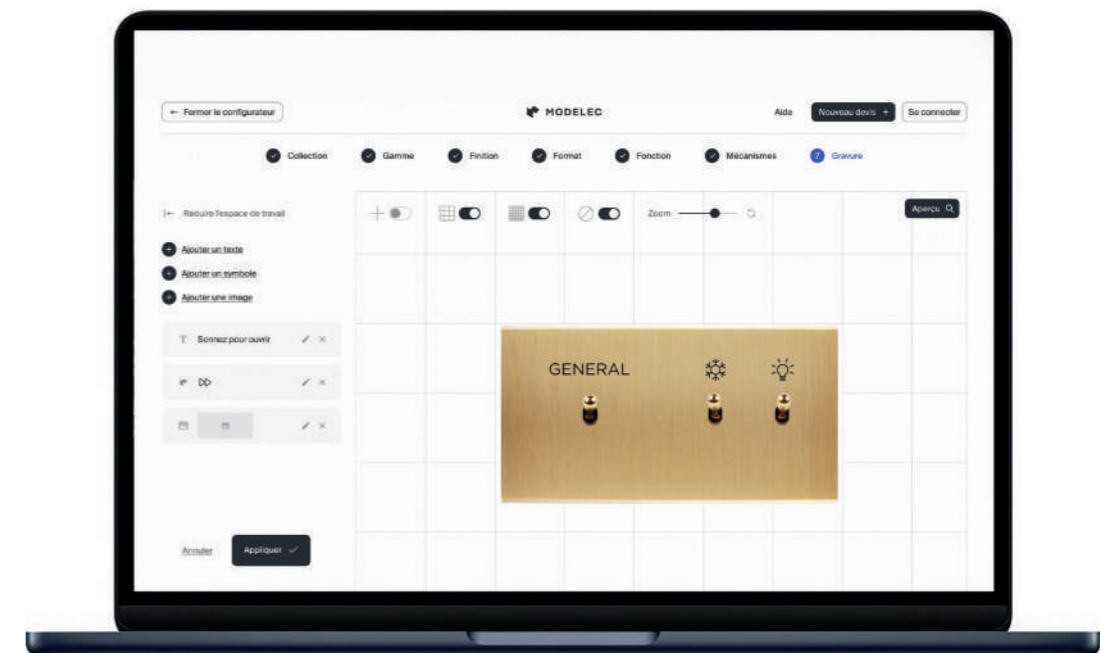

Black background

Brass background

Prepare your engraving file on :
config.modelec.com

For any special require, contact us

ENGRAVING

CONFIDENCE COLLECTION
410. BRUSHED BRASS

CONFIDENCE COLLECTION
412. BRUSHED STEEL