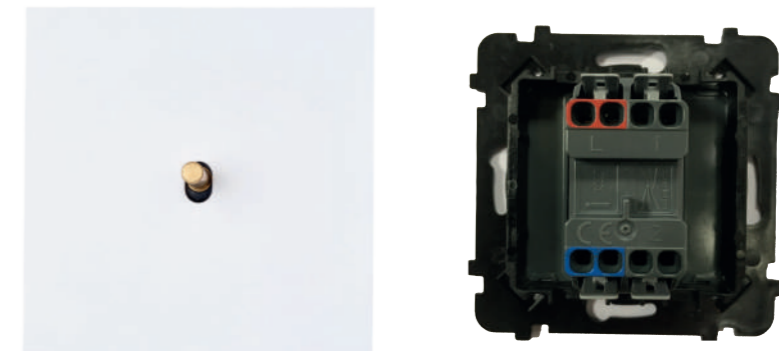

■ RENDERING

■ EXAMPLE

Installation until 4 toggles on a double vertical cover plate.