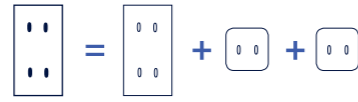

Example: cover plate + mechanism

Double vertical cover plates

Double cover plate dimensions: 80x151x5mm

	Matt Black	Brushed Brass	Brushed Steel	Matt White	Gun Metal	Mirror Chrome	Old Bronze	Satin Nickel	Satin Brass	Mirror Gold	Satin Copper	White Enamel
Recommended toggle color	BLACK	GILT	STEEL	STEEL	STEEL	STEEL	GILT	STEEL	GILT	GILT	GILT	GILT
152- Cover plate 1 oblong slot + 1 oblong slot	152-408M	152-410M	152-412M	152-413M	152-414M	152-415M	152-417M	152-418M	152-419M	152-421M	152-423M	152-424M
155- Cover plate 1 oblong slot + 2 slots side by side	155-408M	155-410M	155-412M	155-413M	155-414M	155-415M	155-417M	155-418M	155-419M	155-421M	155-423M	155-424M
SYM 155- Cover plate 2 oblong slots + 1 oblong slot	SYM155-408M	SYM155-410M	SYM155-412M	SYM155-413M	SYM155-414M	SYM155-415M	SYM155-417M	SYM155-418M	SYM155-419M	SYM155-421M	SYM155-423M	SYM155-424M
154- Cover plate 2 oblong slots + 2 oblong slots	154-408M	154-410M	154-412M	154-413M	154-414M	154-415M	154-417M	154-418M	154-419M	154-421M	154-423M	154-424M
RETAIL PRICE EX TAX	171,10 €	157,00 €	157,00 €	171,10 €	161,20 €	168,70 €	165,40 €	164,40 €	164,40 €	190,90 €	164,40 €	196,70 €
152-L Cover plate 2 oblong slots + 2 LED	152-408M-L	152-410M-L	152-412M-L	152-413M-L	152-414M-L	152-415M-L	152-417M-L	152-418M-L	152-419M-L	152-421M-L	152-423M-L	152-424M-L
154-L Cover plate 4 oblong slots + 4 LED	154-408M-L	154-410M-L	154-412M-L	154-413M-L	154-414M-L	154-415M-L	154-417M-L	154-418M-L	154-419M-L	154-421M-L	154-423M-L	154-424M-L
RETAIL PRICE EX TAX	296,20 €	282,10 €	282,10 €	296,20 €	283,80 €	293,60 €	287,90 €	289,40 €	289,40 €	306,50 €	289,40 €	315,70 €
280- Cover plate double socket 2P+E	280-408M	280-410M	280-412M	280-413M	280-414M	280-415M	280-417M	280-418M	280-419M	280-421M	280-423M	280-424M
281- Cover plate 1 oblong slot + 1 socket 2P+E	281-408M	281-410M	281-412M	281-413M	281-414M	281-415M	281-417M	281-418M	281-419M	281-421M	281-423M	281-424M
SYM 281- Cover plate 1 socket 2P+E + 1 oblong slot	SYM281-408M	SYM281-410M	SYM281-412M	SYM281-413M	SYM281-414M	SYM281-415M	SYM281-417M	SYM281-418M	SYM281-419M	SYM281-421M	SYM281-423M	SYM281-424M
293- Cover plate 1 oblong slot + double USB charger slot	293-408M	293-410M	293-412M	293-413M	293-414M	293-415M	293-417M	293-418M	293-419M	293-421M	293-423M	293-424M
SYM 293- Cover plate double USB charger slot + 1 oblong slot	SYM293-408M	SYM293-410M	SYM293-412M	SYM293-413M	SYM293-414M	SYM293-415M	SYM293-417M	SYM293-418M	SYM293-419M	SYM293-421M	SYM293-423M	SYM293-424M
RETAIL PRICE EX TAX	171,10 €	157,00 €	157,00 €	171,10 €	161,20 €	168,70 €	165,40 €	164,40 €	164,40 €	190,90 €	164,40 €	196,70 €