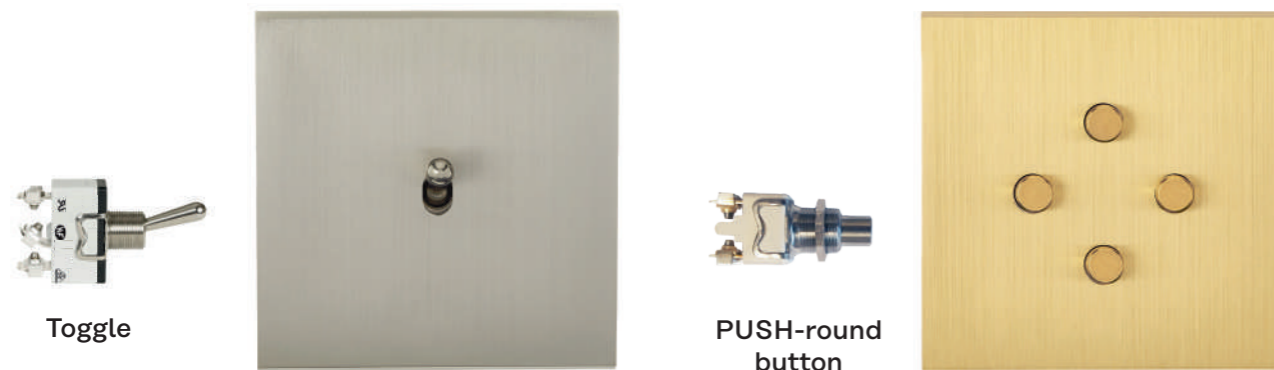

■ RENDERING

Toggle

PUSH-round button

■ EXAMPLE

Installation until 9 toggles or PUSH round buttons on a double vertical cover plate.

MODELEC MECHANISMS

2 / STANDARD MECHANISMS, AUTOMATIC CONNECTION.

■ USING

Standard mechanisms are suitable for housing using

■ ADVANTAGES

- Compatible with all our Collections
- Quiet mechanisms
- Quick and easy installation thanks to the automatic connection
- Compliant with the installation standard without connection to the earth (except socket 2P+E)
- Five flanged toggles finishes are available