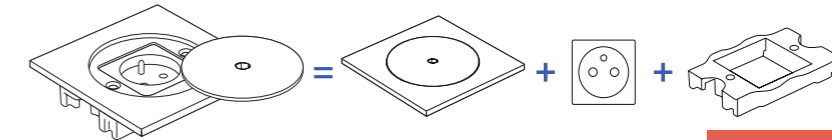

BUBOX BY MODELEC BUBOX CLASSIC

EQUIPED WATERTIGHT FLOORBOX, SECURED OPENING BUBOX CLASSIC

Secured opening lid + mechanism + mechanism support

Watertight floorbox with secured opening BUBOX CLASSIC

Dimensions of the watertight floorbox (with its flush-mounted box): 100x100x59mm*