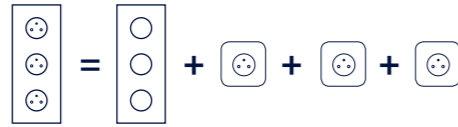

DÉSIR COLLECTION

Cover plates with toggles

TRIPLE VERTICAL COVER PLATES

A complete switch, consisting of a cover plate and a single mechanism for the functions required.

Example cover plate + mechanism