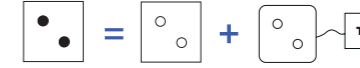

■ Confidence Collection

■ Fascination Collection

Example : cover plate + mechanism

Square flat buttons with LED mechanisms for single cover plates

	Matt Black 408	Brushed Brass 410	Brushed Steel 412	Matt White 413	Gun Metal 414	Mirror Chrome 415	Old Bronze 417	Satin Nickel 418	Satin Brass 419	Mirror Gold 421	Satin Copper 423	White Enamel 424	RETAIL PRICE EX TAX
-668G-LT Mechanism 1 square flat button with LED	076-668G408-LT	076-668G410-LT	076-668G412-LT	076-668G413-LT	076-668G414-LT	076-668G415-LT	076-668G417-LT	076-668G418-LT	076-668G419-LT	076-668G421-LT	076-668G423-LT	076-668G424-LT	111,00 €
-669G-LT Mechanism 2 square flat buttons with LED	076-669G408-LT	076-669G410-LT	076-669G412-LT	076-669G413-LT	076-669G414-LT	076-669G415-LT	076-669G417-LT	076-669G418-LT	076-669G419-L	076-669G421-L	076-669G423-LT	076-669G424-LT	179,20 €
-670G-LT Mechanism 3 square flat buttons with LED	076-670G408-LT	076-670G410-LT	076-670G412-LT	076-670G413-LT	076-670G414-LT	076-670G415-LT	076-670G417-LT	076-670G418-LT	076-670G419-LT	076-670G421-LT	076-670G423-LT	076-670G424-LT	269,80 €
-677G-LT Mechanism 3 square flat buttons L-shaped with LED	076-677G408-LT	076-677G410-LT	076-677G412-LT	076-677G413-LT	076-677G414-LT	076-677G415-LT	076-677G417-LT	076-677G418-LT	076-677G419-LT	076-677G421-LT	076-677G423-LT	076-677G424-LT	269,80 €
-671G-LT Mechanism 4 square flat buttons with LED	076-671G408-LT	076-671G410-LT	076-671G412-LT	076-671G413-LT	076-671G414-LT	076-671G415-LT	076-671G417-LT	076-671G418-LT	076-671G419-LT	076-671G421-L	076-671G423-LT	076-671G424-LT	375,30 €

Round flat buttons with LED mechanisms for single cover plates