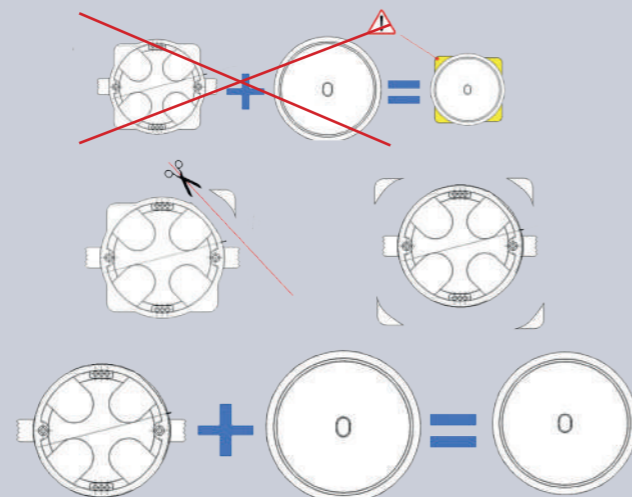

IRIS BY MODELEC COLLECTION

Iris by MODELEC, featuring a rounded profile, with a simple, modern design of toggle and satin touch material. Available in 4 finishes, with soft or satinated touch. Since 2023, the collection has also been available in black or white porcelain. Simple, elegant and efficient, it gives your interior a treat on a reasonable budget.

Its 5 finishes for metal toggle-switches allow for contrasting or matching effects.