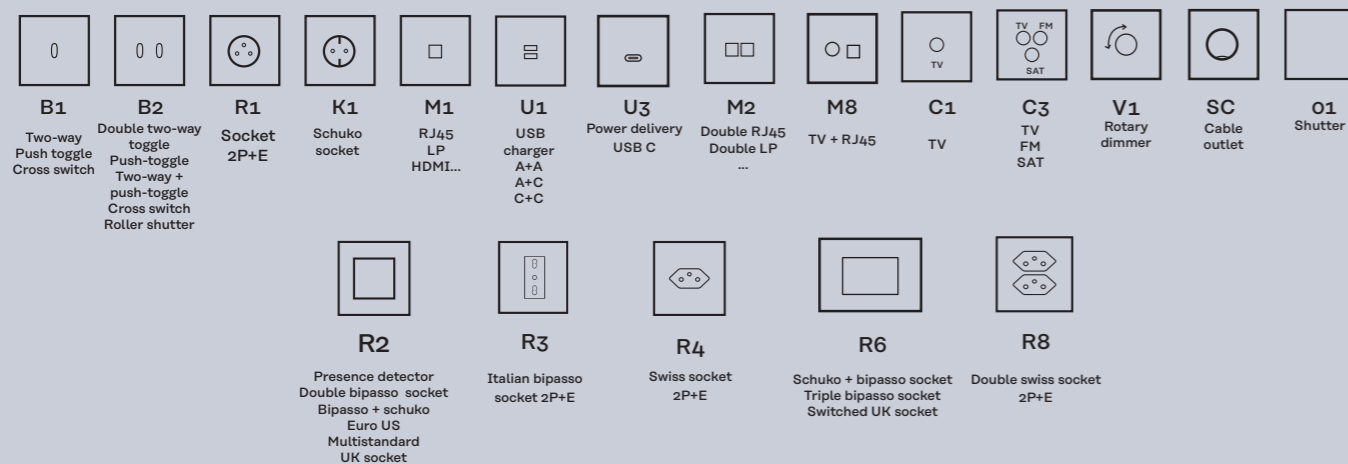

Function codes

Fixing - Mounting

Recommendations :

For easier fitting, please use the standard flushMount boxes 68 mm diameter and 50 mm deep.

Mounting : flushMount

Cover plate mounting : clips

Connection : our cover plates are mounted without earth connection

DÉSIR COLLECTION

The Désir collection is evolving!
Now available in a matt finish and with two toggle designs to choose.