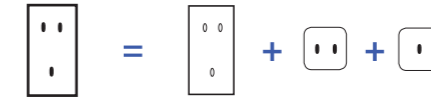

Double vertical cover plates

Double cover plate dimensions : 80x151x5mm

	Jade	Ombre	Coslan	Onde	Atlas	Fauve
Recommended toggle color	BLACK	BLACK	GILT	GILT	GILT	GILT
152-	152-434M	152-439M	152-430M	152-432M	152-433M	152-435M
155-	155-434M	155-439M	155-430M	155-432M	155-433M	155-435M
154-	154-434M	154-439M	154-430M	154-432M	154-433M	154-435M
280-	280-434M	280-439M	280-430M	280-432M	280-433M	280-435M
281-	281-434M	281-439M	281-430M	281-432M	281-433M	281-435M
282-	282-434M	282-439M	282-430M	282-432M	282-433M	282-435M
283-	283-434M	283-439M	283-430M	283-432M	283-433M	283-435M
284-	284-434M	284-439M	284-430M	284-432M	284-433M	284-435M
285-	285-434M	285-439M	285-430M	285-432M	285-433M	285-435M
286-	286-434M	286-439M	286-430M	286-432M	286-433M	286-435M
287-	287-434M	287-439M	287-430M	287-432M	287-433M	287-435M
288-	288-434M	288-439M	288-430M	288-432M	288-433M	288-435M
289-	289-434M	289-439M	289-430M	289-432M	289-433M	289-435M
290-	290-434M	290-439M	290-430M	290-432M	290-433M	290-435M
291-	291-434M	291-439M	291-430M	291-432M	291-433M	291-435M
292-	292-434M	292-439M	292-430M	292-432M	292-433M	292-435M
RETAIL PRICE EX TAX	245,10 €	345,40 €	313,20 €	313,20 €	313,20 €	313,20 €

Special double horizontal cover plates

Double cover plate dimensions : 151x80x5mm

	Jade	Ombre	Coslan	Onde	Atlas	Fauve
Recommended toggle color	BLACK	BLACK	GILT	GILT	GILT	GILT
171-	171-434M	171-439M	171-430M	171-432M	171-433M	171-435M
173-	173-434M	173-439M	173-430M	173-432M	173-433M	173-435M
175-	175-434M	175-439M	175-430M	175-432M	175-433M	175-435M
RETAIL PRICE EX TAX	245,10 €	345,40 €	313,20 €	313,20 €	313,20 €	313,20 €

Cover plates available with schuko sockets at the same price: add -K at the end of the reference (ex: 291-435M-K).

Cover plates available with visible screws at the same price: remove the M from the reference (ex: 152-435).