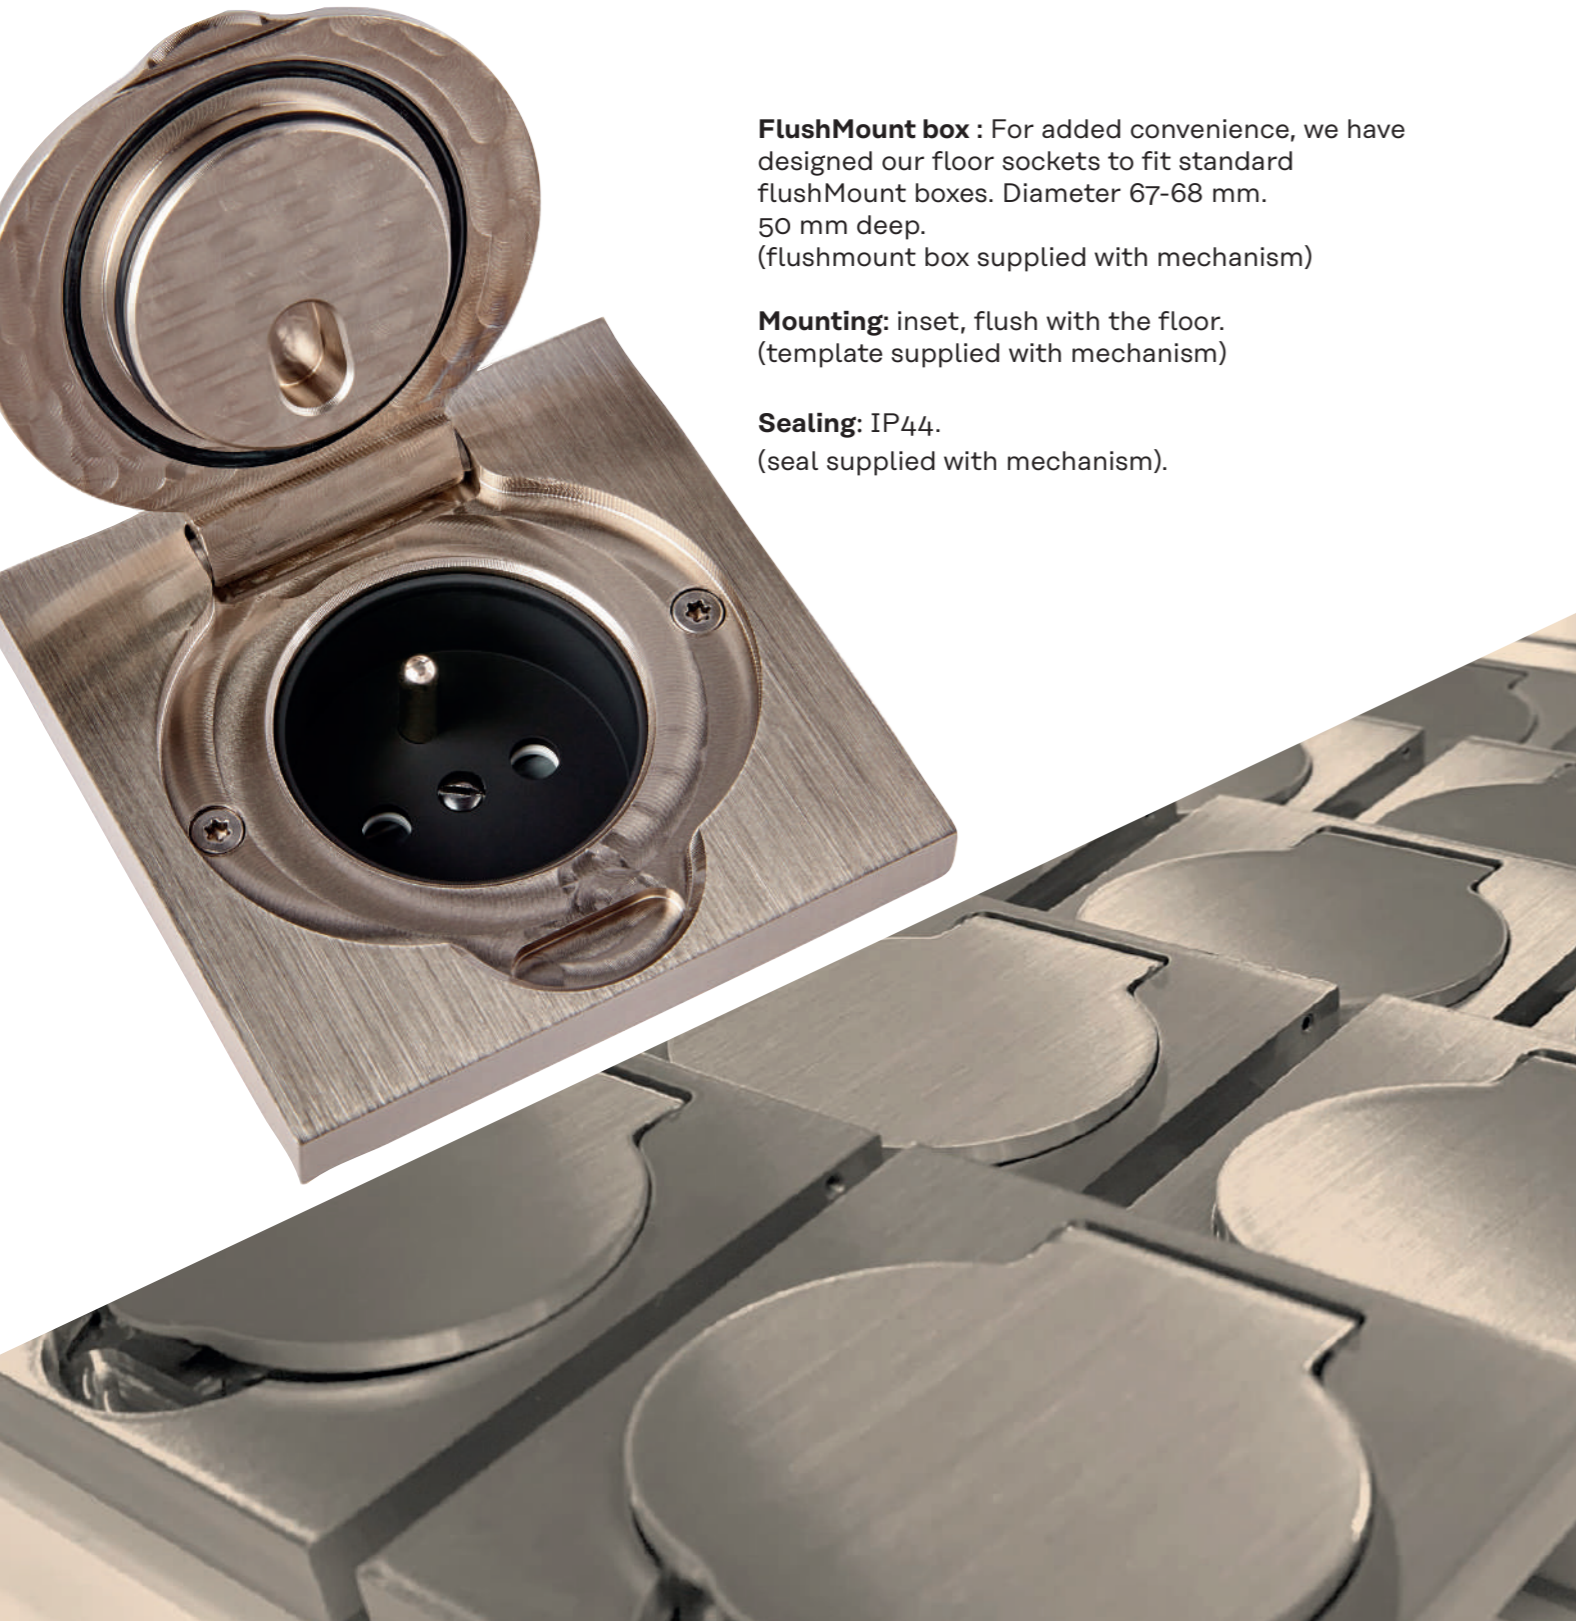

CONFIDENCE COLLECTION
412. BRUSHED STEEL

M COLLECTION
517. OLD BRONZE BRASS

CONFIDENCE COLLECTION

Floor sockets

FLOOR SOCKET MECHANISM

=
FlushMount box + Mechanism + Installation template + Seal

FlushMount box : For added convenience, we have designed our floor sockets to fit standard flushMount boxes. Diameter 67-68 mm. 50 mm deep. (flushmount box supplied with mechanism)