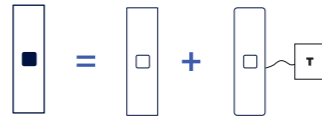

HOME AUTOMATION

Semi-integrated home automation

SQUARE AND ROUND FLAT BUTTONS MECHANISMS FOR LONG NARROW COVER PLATES

Our mechanisms are pre-wired with a THEBEN input module.

- Confidence Collection
- Fascination Collection

Example : cover plate + mechanism