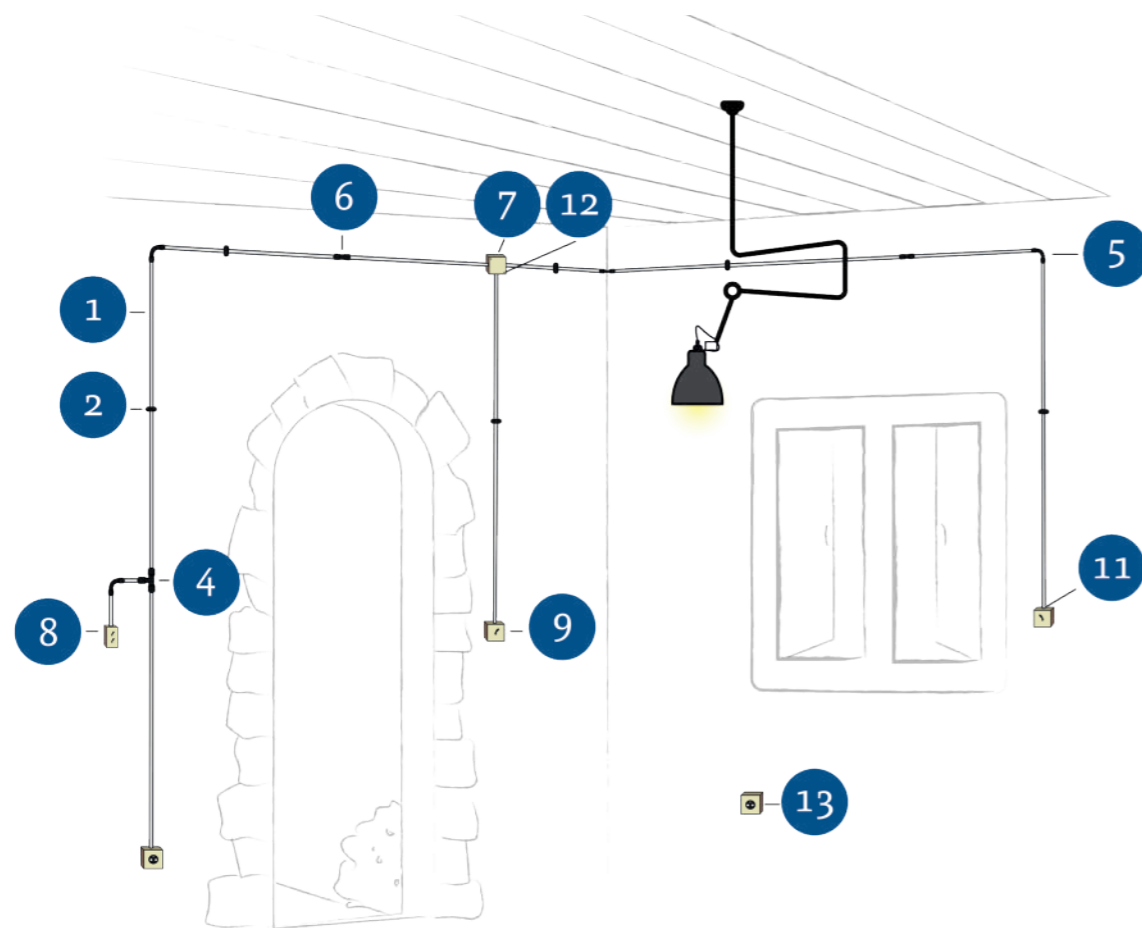

CONFIDENCE COLLECTION

Wall box range

WALL BOXES - ACCESSORIES - TUBULAR ELEMENTS

A complete wall box device consists of a wall box, a mechanism, a corresponding cover plate and accessories for tube mounting.

Confidence - Wall boxes

Accessories - tubular elements

		White 521	Black 522	RETAIL PRICE EX.VAT
1	541- Tube Ø16 150 cm	541-521	541-522	27,90 €
	542- Tube Ø20 150 cm	542-521	542-522	30,90 €
2	554- Tube-support Ø16mm	554-521	554-522	4,90 €
	555- Tube-support Ø20mm	555-521	555-522	5,00 €
3	558- Junction ring Ø16mm	558-521	558-522	1,60 €
	559- Junction ring Ø20mm	559-521	559-522	1,60 €
	558E- Junction ring Ø16mm for narrow wall boxes	558-521-E	558-522-E	1,60 €
	559E- Junction ring Ø20mm for narrow wall boxes	559-521-E	559-522-E	1,60 €

Confidence - Wall boxes

Accessories - tubular elements

		White 521	Black 522	RETAIL PRICE EX.VAT
4	552- Tee Ø16mm	552-521	552-522	5,60 €
	553- Tee Ø20mm	553-521	553-522	5,80 €
5	550- Tube bend Ø16mm	550-521	550-522	5,10 €
	551- Tube bend Ø20mm	551-521	551-522	5,20 €
6	556- Fitting tube Ø16mm	556-521	556-522	2,00 €
	557- Fitting tube Ø20mm	557-521	557-522	2,00 €

CONFIDENCE COLLECTION

Wall box range

WALL BOXES - NARROW AND SINGLE COVER PLATES

A complete wall box device consists of a wall box, a mechanism, a corresponding cover plate and junction ring(s).

A complete wall box distribution device consists of a distribution box, a distribution cover plate and junction ring(s).

A complete wall box device consists of a wall box, a mechanism, a corresponding cover plate and junction ring(s).

Narrow wall boxes

Narrow wall boxes dimensions : 40x80x45mm

	Matt Black	Brushed Brass	Brushed Steel	Matt White	Gun Metal	Mirror Chrome	Old Bronze	Satin Nickel	Satin Brass	Mirror Gold	Satin Copper	White Enamel
	408	410	412	413	414	415	417	418	419	421	423	424
560E- Narrow wall box without slot	560-408-E	560-410-E	560-412-E	560-413-E	560-414-E	560-415-E	560-417-E	560-418-E	560-419-E	560-421-E	560-423-E	560-424-E
08 561E- Narrow wall box 1 slot	561-408-E	561-410-E	561-412-E	561-413-E	561-414-E	561-415-E	561-417-E	561-418-E	561-419-E	561-421-E	561-423-E	561-424-E
562E- Narrow wall box 2 slots	562-408-E	562-410-E	562-412-E	562-413-E	562-414-E	562-415-E	562-417-E	562-418-E	562-419-E	562-421-E	562-423-E	562-424-E
RETAIL PRICE EX TAX	89,60 €	89,60 €	89,60 €	89,60 €	98,10 €	103,50 €	101,40 €	100,00 €	100,00 €	122,10 €	100,00 €	125,80 €

Single wall boxes

Single wall boxes dimensions : 80x80x45mm

	Matt Black	Brushed Brass	Brushed Steel	Matt White	Gun Metal	Mirror Chrome	Old Bronze	Satin Nickel	Satin Brass	Mirror Gold	Satin Copper	White Enamel
	408	410	412	413	414	415	417	418	419	421	423	424
13 560- Single wall box without slots	560-408	560-410	560-412	560-413	560-414	560-415	560-417	560-418	560-419	560-421	560-423	560-424
09 11 561- Single wall box 1 slot	561-408	561-410	561-412	561-413	561-414	561-415	561-417	561-418	561-419	561-421	561-423	561-424
562- Single wall box 2 slots	562-408	562-410	562-412	562-413	562-414	562-415	562-417	562-418	562-419	562-421	562-423	562-424
RETAIL PRICE EX TAX	119,40 €	108,90 €	108,90 €	119,40 €	109,80 €	115,40 €	113,20 €	111,90 €	111,90 €	131,50 €	111,90 €	135,50 €
575- Distribution box 1 slot	575-408	575-410	575-412	575-413	575-414	575-415	575-417	575-418	575-419	575-421	575-423	575-424
576- Distribution box 2 slots	576-408	576-410	576-412	576-413	576-414	576-415	576-417	576-418	576-419	576-421	576-423	576-424
07 577- Distribution box 3 slots	577-408	577-410	577-412	577-413	577-414	577-415	577-417	577-418	577-419	577-421	577-423	577-424
RETAIL PRICE EX TAX	100,10 €	100,10 €	100,10 €	100,10 €	116,00 €	125,90 €	123,50 €	118,30 €	118,30 €	158,40 €	118,30 €	163,10 €
12 578- Cover plate for distribution box	578-408	578-410	578-412	578-413	578-414	578-415	578-417	578-418	578-419	578-421	578-423	578-424
RETAIL PRICE EX TAX	90,50 €	79,70 €	79,70 €	90,50 €	81,20 €	86,40 €	84,80 €	82,90 €	82,90 €	104,00 €	82,0 €	107,10 €