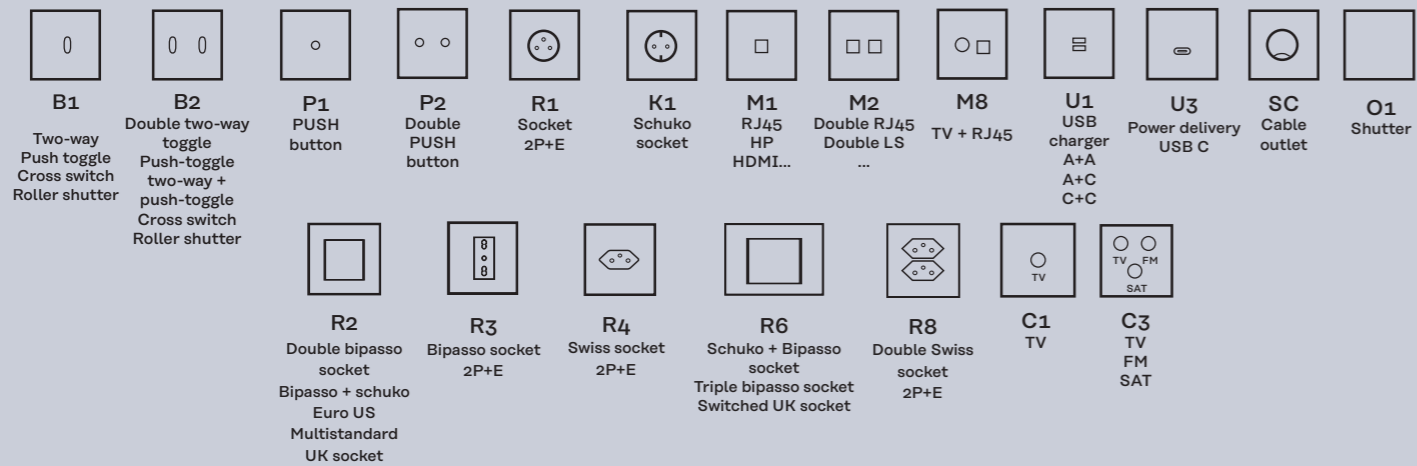

Fixing - Mounting

Recommendations:

For added convenience, we have designed our switches to fit standard flushMount boxes. For single, double, triple and quadruple cover plates: diameter 67-68mm, depth 50 mm. Spacing 71mm between each mechanism.

For short narrow cover plates: standard box ref: 080040

For long narrow cover plates: box ref: 432002

Mounting: flushMount

Montage Cover plate : magnetised or with screws (Torx T10 included) - place the fixing clamps horizontally

Connection: our cover plates are mounted without earth connection

Standard patterns, please ask us if you have other requirements