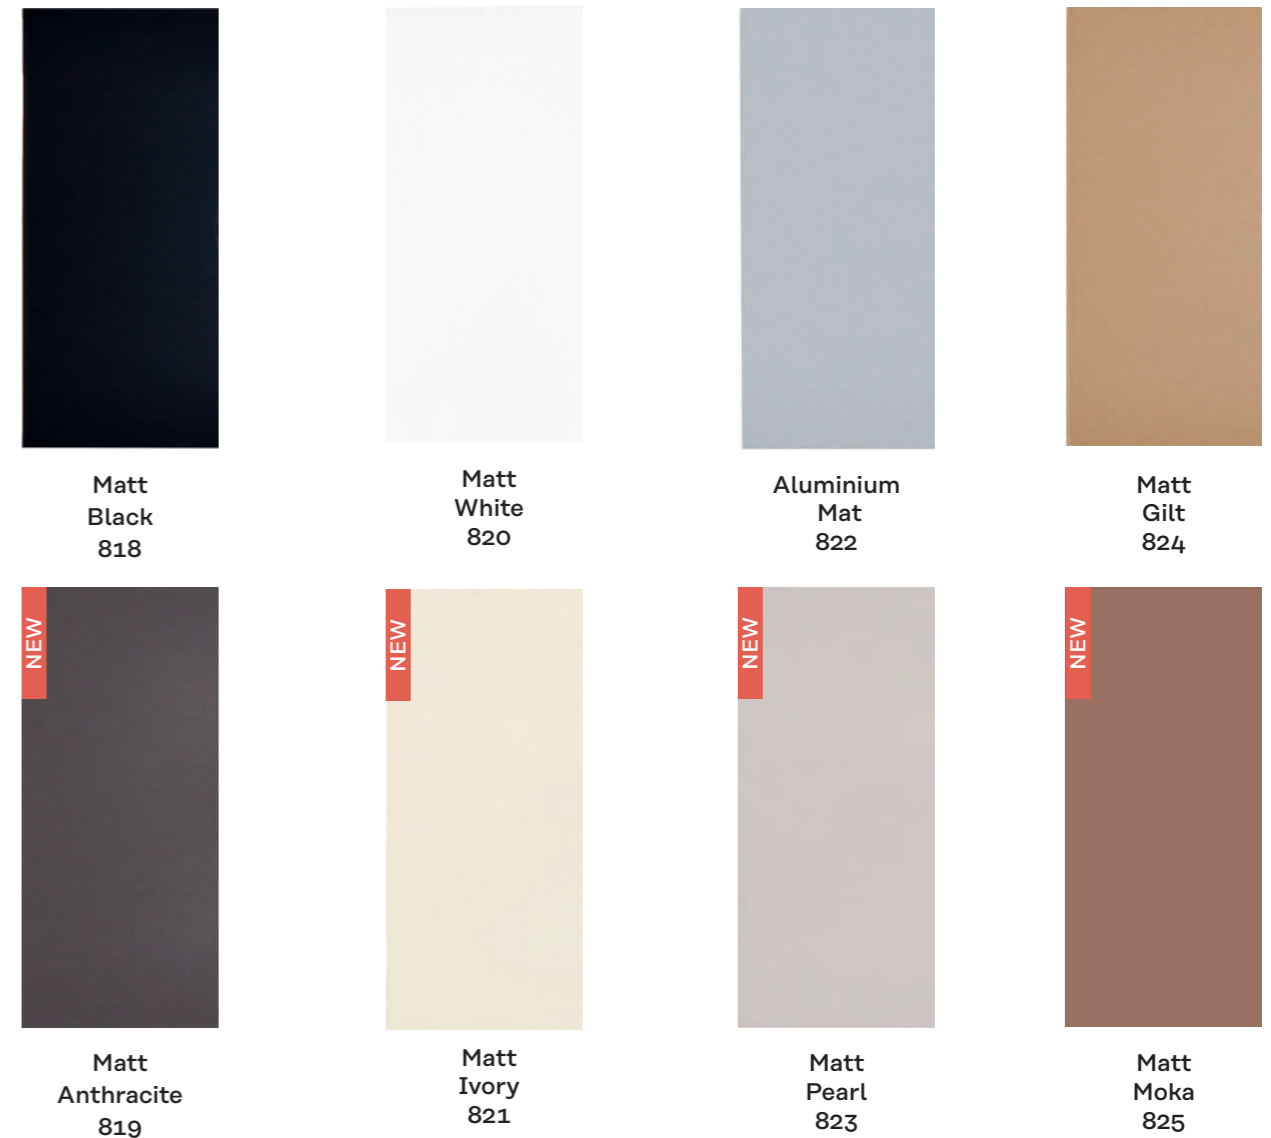

TECHNICAL INFORMATION

Dimensions of cover plates

Create your compositions on our online configurator www.my.modelec.com
Details p.332

Quadruple vertical and quadruple horizontal formats available. Please contact our sales department for more information.

Function codes

Fixing - Mounting

Recommendations :

For easier fitting, please use the standard flushMount boxes 68 mm diameter and 50 mm deep.

Mounting : flushMount

Cover plate mounting : clips

Connection : our cover plates are mounted without earth connection

DÉSIR COLLECTION

The Désir collection is evolving!
Now available in a matt finish and with two toggle designs to choose.

Its 5 finishes for metal toggle-switches allow for contrasting or matching effects.