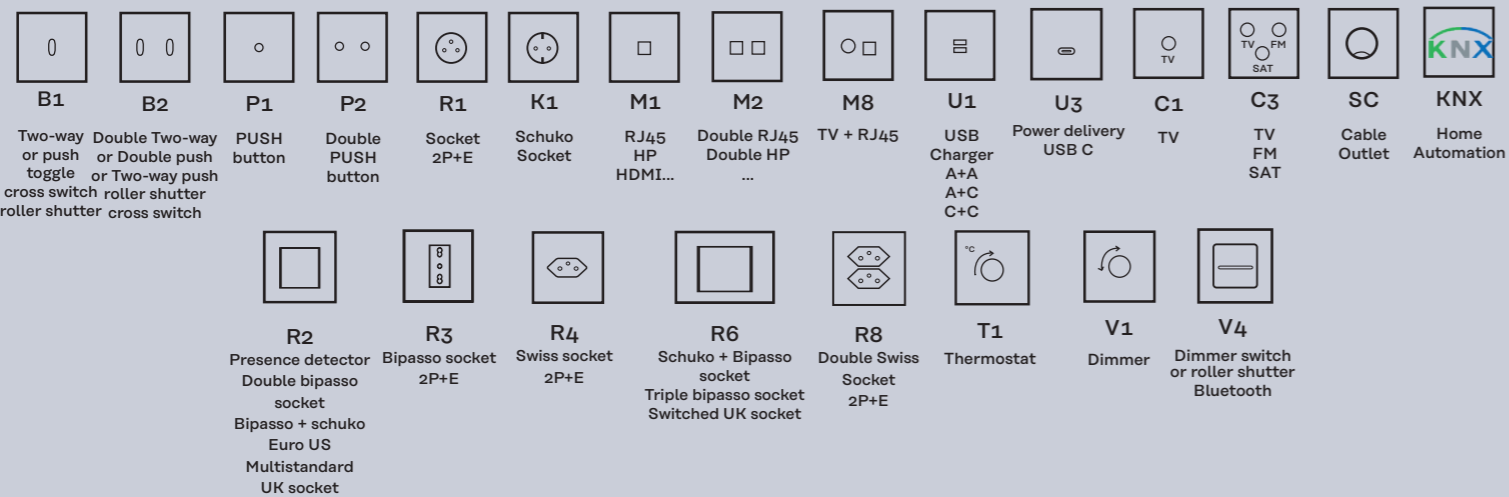

FUNCTIONS CODES

FIXING - MOUNTING

Recommendations:

For added convenience, we have designed our switches to fit standard flushMount boxes. For single, double, three- and four-gang cover plates: diameter 67-68mm, depth 50 mm. Spacing 71mm between each mechanism.