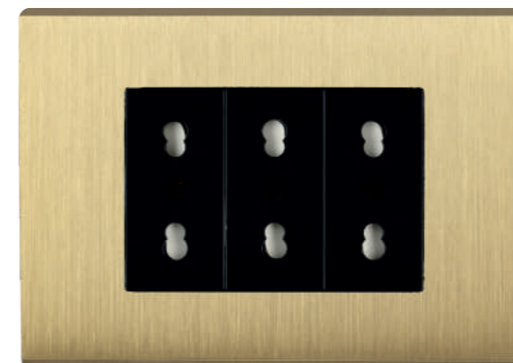

INTERNATIONAL COVER PLATES - 3 MODULES COVER PLATES (503)

A complete switch, consisting of a cover plate and a single mechanism for the functions required.

Example cover plate + mechanism

3 modules cover plate (503)

3 modules cover plate dimensions:
115x80x5mm

	Matt Black	Brushed Brass	Brushed Steel	Matt White	Gun Metal	Mirror Chrome	Old Bronze	Satin Nickel	Satin Brass	Mirror Gold	Satin Copper	White Enamel	
	408	410	412	413	414	415	417	418	419	421	423	424	
3197-	3 modules cover plate (503)	3197-408M	3197-410M	3197-412M	3197-413M	3197-414M	3197-415M	3197-417M	3197-418M	3197-419M	3197-421M	3197-423M	3197-424M
3190-	3 modules cover plate 1 italian bipasso socket	3190-408M	3190-410M	3190-412M	3190-413M	3190-414M	3190-415M	3190-417M	3190-418M	3190-419M	3190-421M	3190-423M	3190-424M
3199-	3 modules cover plate for 45x45 module	3199-408M	3199-410M	3199-412M	3199-413M	3199-414M	3199-415M	3199-417M	3199-418M	3199-419M	3199-421M	3199-423M	3199-424M
	RETAIL PRICE EX TAX	134,60 €	120,90 €	120,90 €	134,60 €	125,60 €	132,10 €	129,60 €	128,10 €	128,10 €	154,70 €	128,10 €	159,40 €