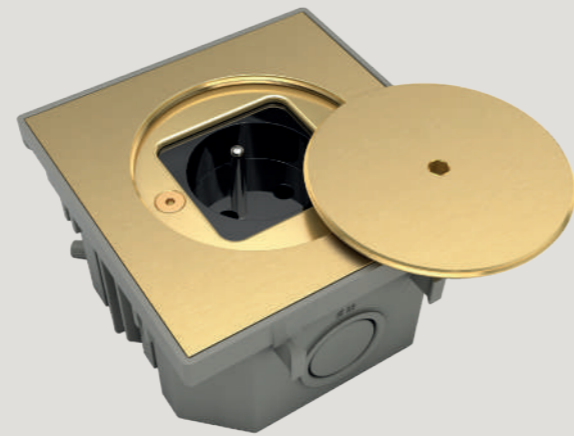

2P+T FRANCO-BELGIAN SOCKET - BFC112/1

SANDED WHITE 316L STAINLESS STEEL LID - /22

BUBOX LINE

new