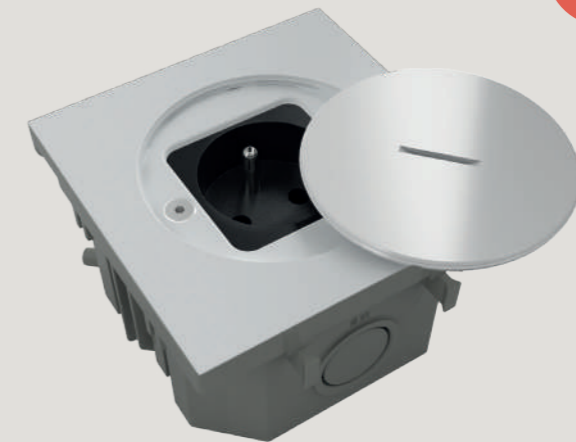

new

2P+T FRANCO-BELGIAN SOCKET - BFL102/22

BUBOX BY MODELEC

Discover our IP67 watertight floorbox, combining modern design and cutting-edge technology to meet all your electrical needs, whether indoors or outdoors.