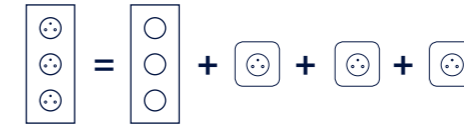

DÉSIR COLLECTION

Cover plates with toggles

TRIPLE VERTICAL COVER PLATES

A complete switch, consisting of a cover plate and a single mechanism for the functions required.

Example cover plate + mechanism