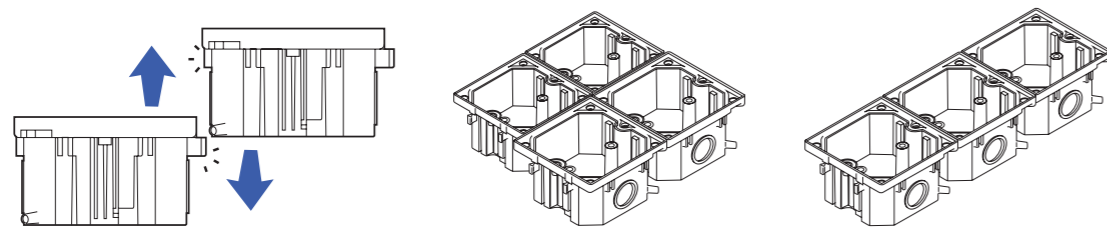

BUBOX BY MODELEC

BUBOX CLASSIC

KIT AND ACCESSORIES FOR EQUIPED WATERTIGHT FLOORBOX BUBOX CLASSIC

⚠ The BUBOX flush-mounted box and the keys for opening the lids are essential accessories for the proper installation of your BUBOX watertight floorbox.

Flat-head and Allen key for watertight floorbox BUBOX CLASSIC

References

BFP001-	flat-head key for standard opening watertight floorbox	BFP001
RETAIL PRICE EXT TAX		9,00 €
BFP002-	Allen key for secured opening watertight floorbox	BFP002
RETAIL PRICE EXT TAX		2,90 €

Flush-mounted box for watertight floorbox BUBOX CLASSIC

Dimensions of the flush-mounted box: 100x100x59mm

Reference

BFC160-	Flush-mounted box and its anti-condensation drain BUBOX CLASSIC	BFC160
RETAIL PRICE EXT TAX		29,75 €

⚠ The box must be installed with the **BUBOX CLASSIC** watertight floorbox.
(ref : BFC1XX/X)

Possibility to assemble multiple flush-mounted boxes using tenon-and-mortise joints.
Dimensions of a 4-box unit: 200 x 200 mm.

Terrace kit for watertight floorbox BUBOX CLASSIC

Exterior dimensions of the terrace kit: 125x125mm
Cut-out dimensions of the terrace kit: 108x108mm

Brushed raw brass /1
Brushed 316L stainless steel /2

BFC108-	Terrace kit for installation in technical flooring and/or raised floors (stainless steel screws) ⚠ Compatible with BUBOX CLASSIC only	BFC108/1	BFC108/2
RETAIL PRICE EXT TAX		139,00 €	119,00 €