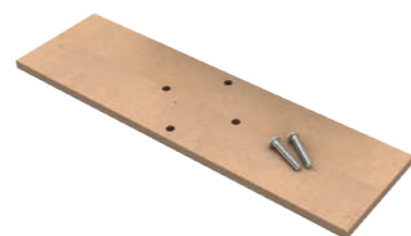

LEVELING PLATE BUBOX CLASSIC BUBOX LINE

BUBOX BY MODELEC

Installation solutions

A solution for every project

BUBOX by MODELEC is designed to be installed in various types of flooring, suitable for both construction and renovation projects in the most demanding environments.