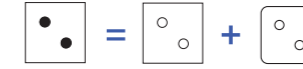

■ Confidence Collection

■ Fascination Collection

Example : cover plate + mechanism

	Matt Black 408	Brushed Brass 410	Brushed Steel 412	Matt White 413	Gun Metal 414	Mirror Chrome 415	Old Bronze 417	Satin Nickel 418	Satin Brass 419	Mirror Gold 421	Satin Copper 423	White Enamel 424	RETAIL PRICE EX TAX
Square flat buttons with LED mechanisms for single cover plates													
-668GL Mechanism 1 square flat button with LED	076-668G408-L	076-668G410-L	076-668G412-L	076-668G413-L	076-668G414-L	076-668G415-L	076-668G417-L	076-668G418-L	076-668G419-L	076-668G421-L	076-668G423-L	076-668G424-L	46,30 €
-669GL Mechanism 2 square flat buttons with LED	076-669G408-L	076-669G410-L	076-669G412-L	076-669G413-L	076-669G414-L	076-669G415-L	076-669G417-L	076-669G418-L	076-669G419-L	076-669G421-L	076-669G423-L	076-669G424-L	91,10 €
-670GL Mechanism 3 square flat buttons with LED	076-670G408-L	076-670G410-L	076-670G412-L	076-670G413-L	076-670G414-L	076-670G415-L	076-670G417-L	076-670G418-L	076-670G419-L	076-670G421-L	076-670G423-L	076-670G424-L	138,90 €
-677GL Mechanism 3 square flat buttons L-shaped with LED	076-677G408-L	076-677G410-L	076-677G412-L	076-677G413-L	076-677G414-L	076-677G415-L	076-677G417-L	076-677G418-L	076-677G419-L	076-677G421-L	076-677G423-L	076-677G424-L	138,90 €
-671GL Mechanism 4 square flat buttons with LED	076-671G408-L	076-671G410-L	076-671G412-L	076-671G413-L	076-671G414-L	076-671G415-L	076-671G417-L	076-671G418-L	076-671G419-L	076-671G421-L	076-671G423-L	076-671G424-L	180,30 €