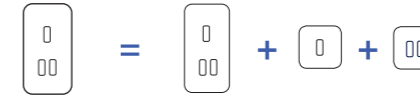

M COLLECTION

Cover plates with flat buttons

DOUBLE VERTICAL COVER PLATES

A complete switch, consisting of a cover plate and a single mechanism for the functions required.

Example: cover plate + mechanism

Double vertical cover plate