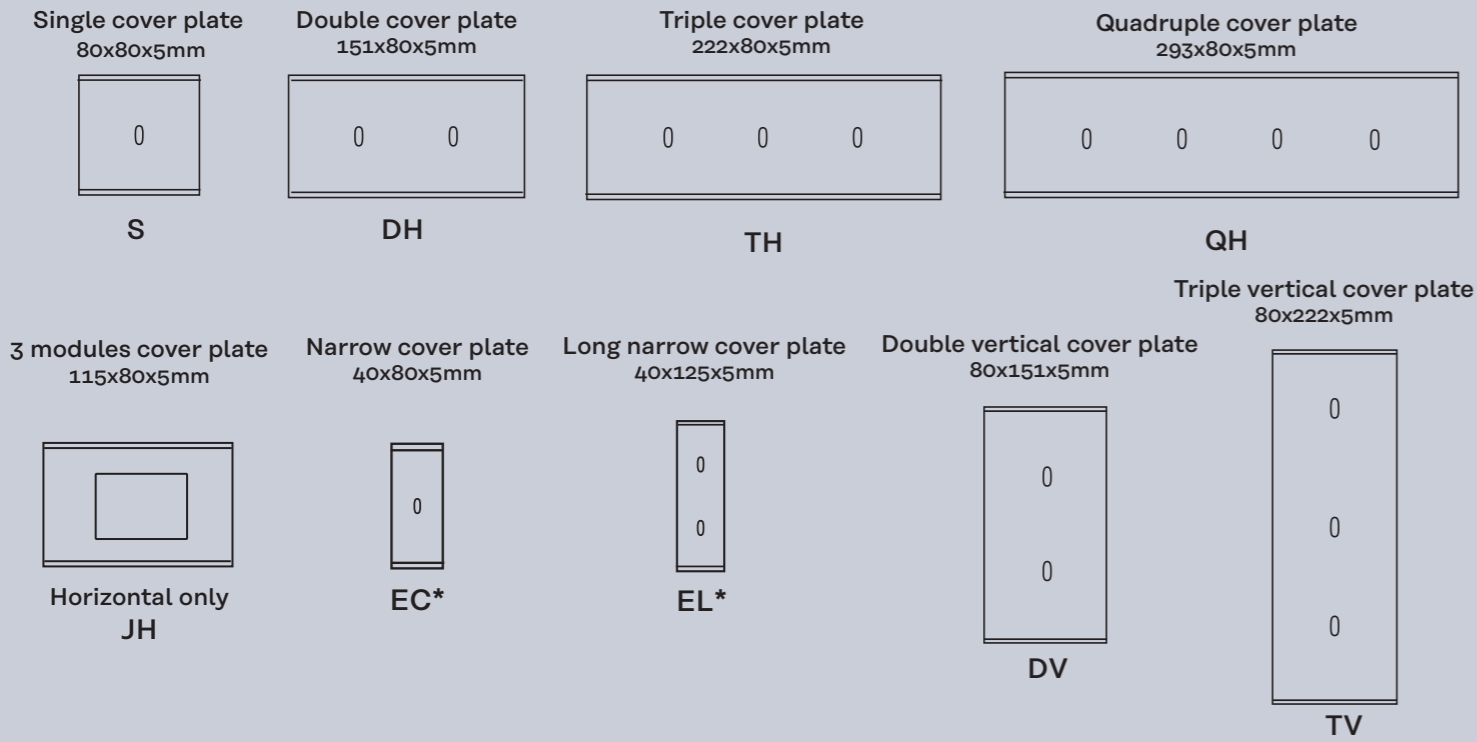

TECHNICAL INFORMATION

Create your compositions on our online configurator
online configurator
www.my.modelec.com
Details p.332

DIMENSIONS OF COVER PLATES

FUNCTIONS CODES