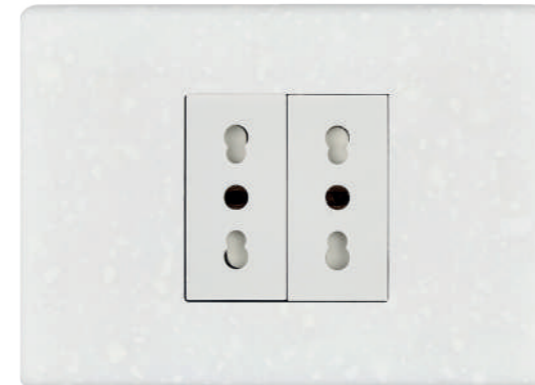

485. White terrazzo