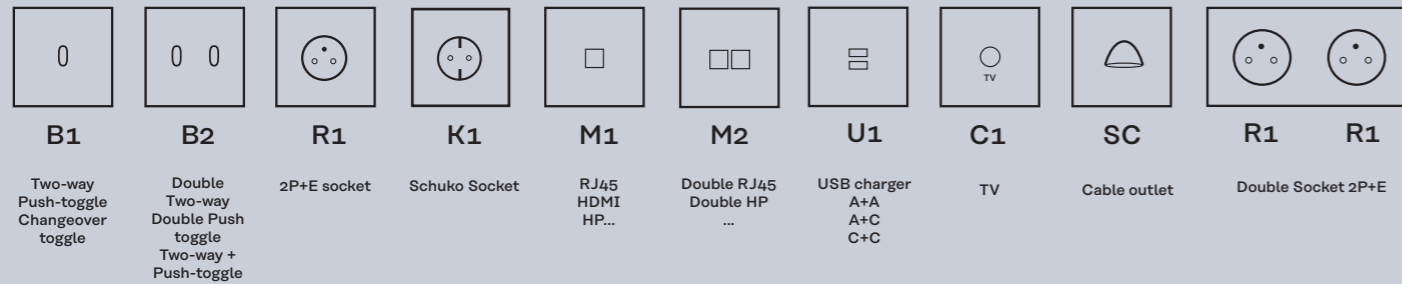

TECHNICAL INFORMATION

Dimensions of cover plates

EC

S

Only available in double socket 2P+E

Create your compositions on our online configurator www.my.modelec.com
Details p.332

Function codes

Fixing - Mounting

Recommendations :

For easier fitting, please use the standard flushMount boxes 68 mm diameter and 50 mm deep.

Mounting : flushMount

Cover plate mounting : clips

Connection : our cover plates are mounted without earth connection

KARO COLLECTION

Karo, featuring a graph profile, with a simple, modern design of toggle. Available in 6 finishes in satin or soft touch.

Its 5 finishes for metal toggle-switches allow for contrasting or matching effects.