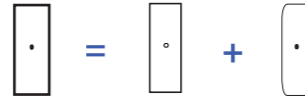

Long narrow round PUSH buttons cover plates

Long narrow cover plate dimensions:
40x125x5mm

	Matt Black	Brushed Brass	Brushed Steel	Matt White	Gun Metal	Mirror Chrome	Old Bronze	Satin Nickel	Satin Brass	Mirror Gold	Satin Copper	White Enamel	
	408	410	412	413	414	415	417	418	419	421	423	424	
	BLACK	GILT	STEEL	STEEL	STEEL	STEEL	GILT	STEEL	GILT	GILT	GILT	GILT	
121-	Cover plate 1 round PUSH button slot Ø8 mm	121-408M	121-410M	121-412M	121-413M	121-414M	121-415M	121-417M	121-418M	121-419M	121-421M	121-423M	121-424M
122-	Cover plate 2 round PUSH buttons slots Ø8 mm close	122-408M	122-410M	122-412M	122-413M	122-414M	122-415M	122-417M	122-418M	122-419M	122-421M	122-423M	122-424M
126-	Cover plate 2 round PUSH buttons slots Ø8 mm distanced	126-408M	126-410M	126-412M	126-413M	126-414M	126-415M	126-417M	126-418M	126-419M	126-421M	126-423M	126-424M
123-	Cover plate 3 round PUSH buttons slots Ø8 mm	123-408M	123-410M	123-412M	123-413M	123-414M	123-415M	123-417M	123-418M	123-419M	123-421M	123-423M	123-424M
124-	Cover plate 4 round PUSH buttons slots Ø8 mm	124-408M	124-410M	124-412M	124-413M	124-414M	124-415M	124-417M	124-418M	124-419M	124-421M	124-423M	124-424M
125-	Cover plate 5 round PUSH buttons slots Ø8 mm	125-408M	125-410M	125-412M	125-413M	125-414M	125-415M	125-417M	125-418M	125-419M	125-421M	125-423M	125-424M
128-	Cover plate 1 anti-vandal round PUSH button slot Ø22 mm	128-408M	128-410M	128-412M	128-413M	128-414M	128-415M	128-417M	128-418M	128-419M	128-421M	128-423M	128-424M
129-	Cover plate 2 anti-vandal round PUSH buttons slots Ø22 mm	129-408M	129-410M	129-412M	129-413M	129-414M	129-415M	129-417M	129-418M	129-419M	129-421M	129-423M	129-424M
	RETAIL PRICE EX TAX	88,70 €	76,50 €	76,50 €	88,70 €	79,70 €	84,80 €	83,20 €	81,30 €	81,30 €	94,00 €	81,30 €	96,80 €
121-L	Cover plate 1 round PUSH button slot Ø8 mm + LED	121-408M-L	121-410M-L	121-412M-L	121-413M-L	121-414M-L	121-415M-L	121-417M-L	121-418M-L	121-419M-L	121-421M-L	121-423M-L	121-424M-L
	RETAIL PRICE EX TAX	146,60 €	134,90 €	134,90 €	146,60 €	136,80 €	143,00 €	143,00 €	139,50 €	139,50 €	151,80 €	139,50 €	151,80 €
122-L	Cover plate 2 round PUSH buttons slots Ø8 mm close + LED	122-408M-L	122-410M-L	122-412M-L	122-413M-L	122-414M-L	122-415M-L	122-417M-L	122-418M-L	122-419M-L	122-421M-L	122-423M-L	122-424M-L
	RETAIL PRICE EX TAX	207,50 €	195,70 €	195,70 €	207,50 €	196,50 €	203,70 €	203,70 €	200,40 €	200,40 €	215,50 €	200,40 €	215,50 €