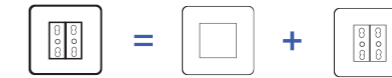

Example cover plate + mechanism