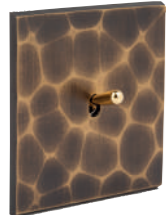

FASCINATION COLLECTION

Cover plates with Toggles

SINGLE COVER PLATES

A complete switch, consisting of a cover plate and a single mechanism for the functions required.

Example cover plate + mechanism

Single cover plates
Single cover plate dimensions :
80x80x5mm