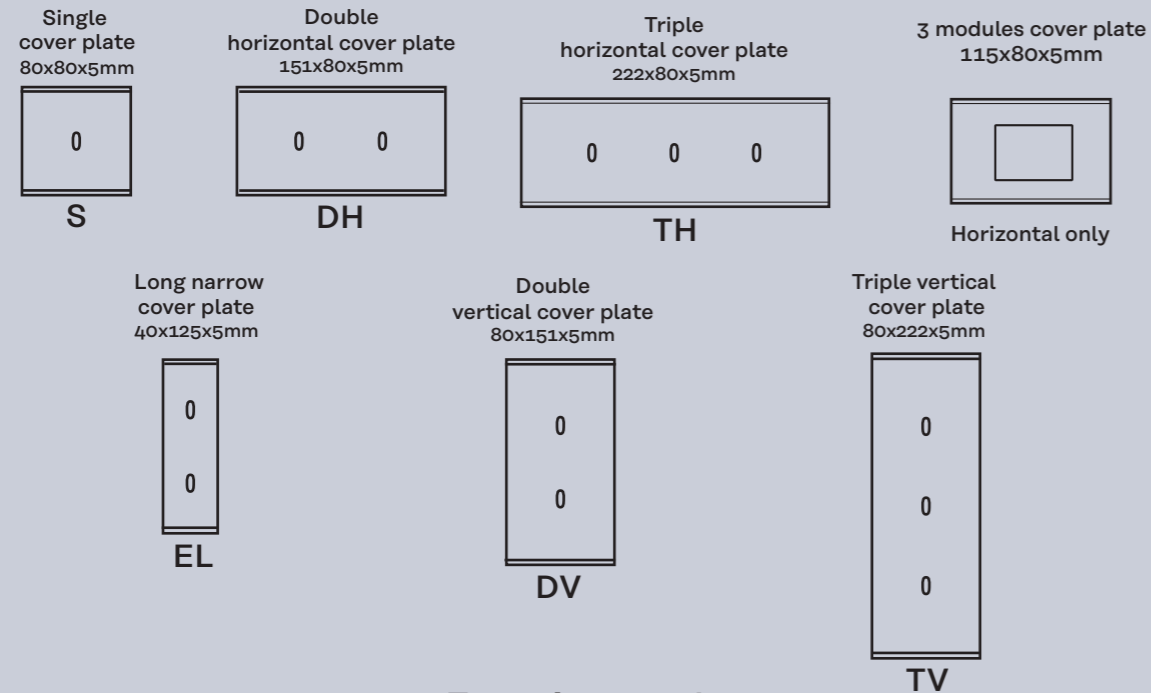

Dimensions of cover plates

Functions codes