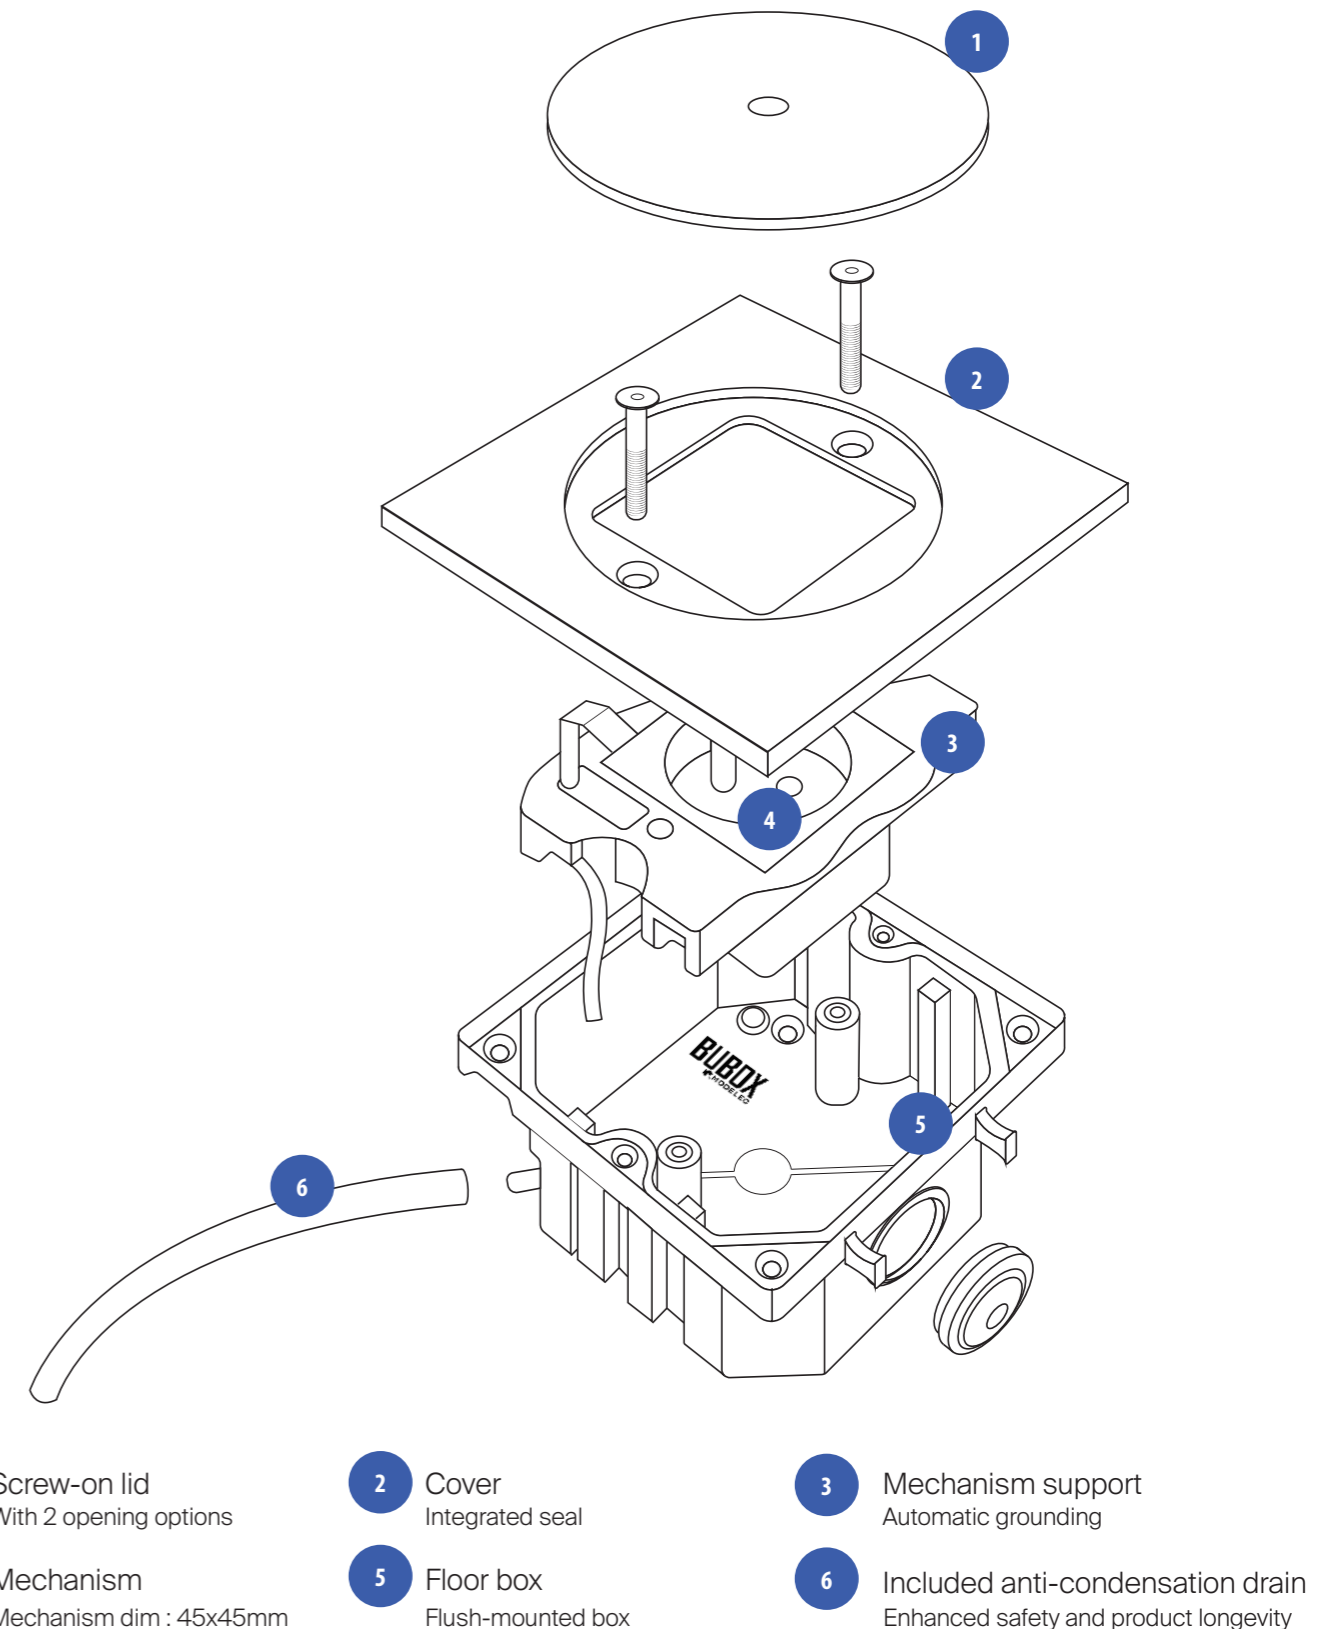

1 • Bubox Classic, watertight floorbox and Aquastop, Brushed 316L stainless steel

BUBOX BY MODELEC

The BUBOX quality with every detail

BUBOX BY MODELEC

BUBOX CLASSIC

BUBOX CLASSIC watertight floorbox combine robustness, safety and stylish design to meet the needs of your projects, wherever they may be. They offer two options for opening their lid, including a secure opening.