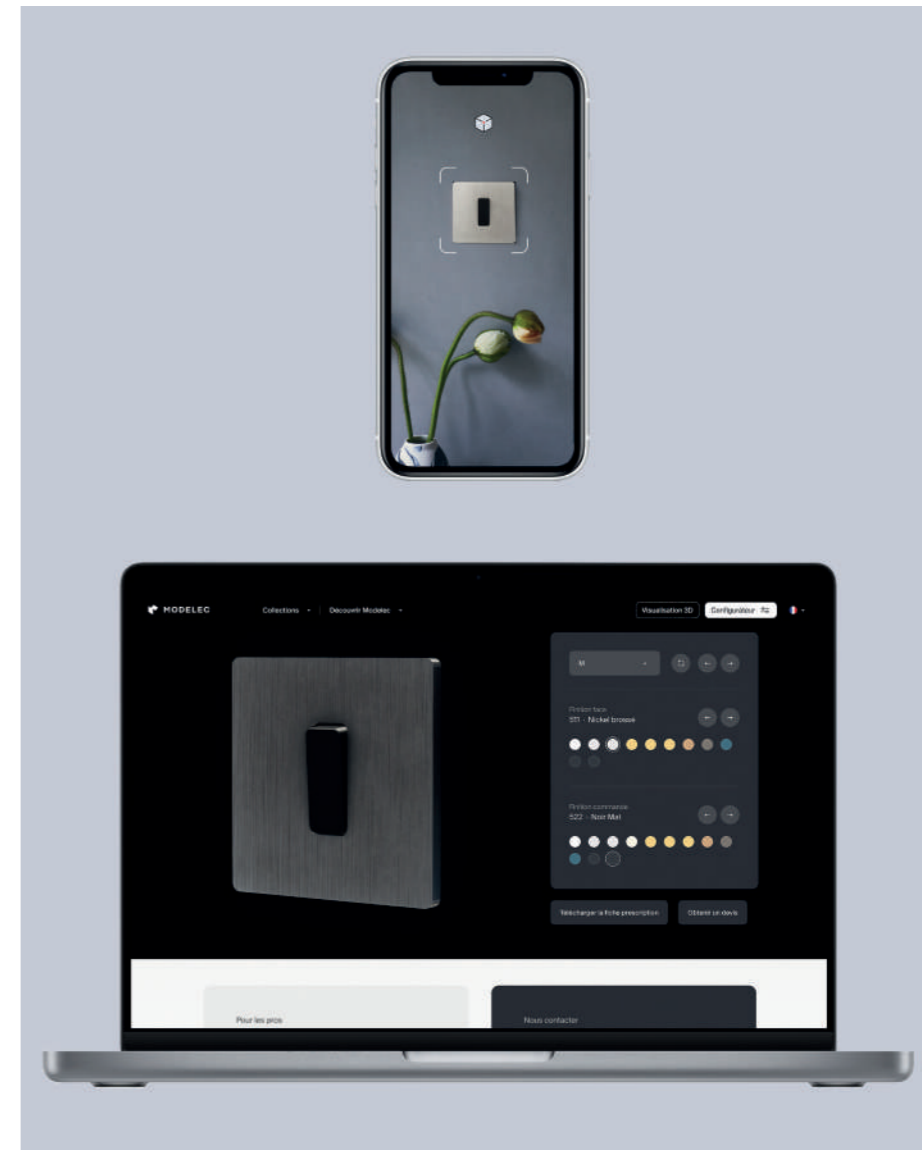

3D VISUALIZATION

Discover all the finishes of our collections in 3D and obtain your specification sheet. On your smartphone, use augmented reality to anticipate your finishing choices and simulate the integration of our switches in your spaces.