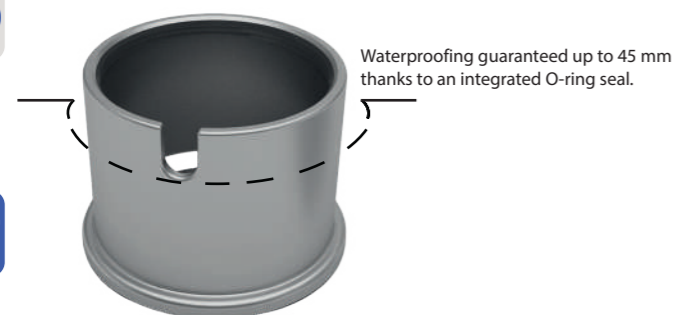

BUBOX BY MODELEC

Kit and accessories Bubox Classic and Bubox Line

KIT AND ACCESSORIES FOR EQUIPED WATERTIGHT FLOORBOX BUBOX CLASSIC ET BUBOX LINE

AQUASTOP BUBOX CLASSIC ET BUBOX LINE

Dimensions de l'Aquastop : Ø84,5x63 mm

NEW		
Natural anodized aluminium /90	Natural champagne aluminium /91	Brushed 316L stainless steel /2

BFK107-	Aquastop Protects against splashes and dust even when the socket is connected.	BFK107/90	BFK107/91	BFK107/2
RETAIL PRICE EX TAX		88,00 €	88,00 €	128,20 €

Leveling plate and concrete kit BUBOX CLASSIC AND BUBOX LINE

		References
BFK119-	Leveling plate for all types of installations: joists, parquet, raised floors with cement screed, etc. For a perfectly flush installation of your floor sockets	BFK119
RETAIL PRICE EX TAX		9,00 €
BFK120-	Concrete kit for concrete block-out (Polystyrene block 180x180x100 mm + leveling plate)	BFK120
RETAIL PRICE EX TAX		28,00 €

BRUSHED 316L STAINLESS STEEL AQUASTOP BUBOX CLASSIC BUBOX LINE

IP20

IP67

The Aquastop screws into place instead of the cap to protect connected sockets from splashes and high-pressure water washing.