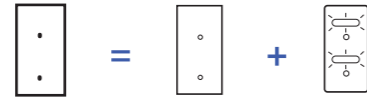

Example: cover plate + mechanism