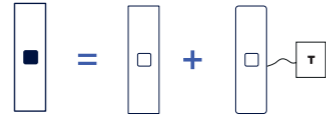

Example : cover plate + mechanism

Long narrow cover plates Square flat buttons

Long narrow cover plate dimensions:
40x125x5mm

	Matt Black	Brushed Brass	Brushed Steel	Matt White	Gun Metal	Mirror Chrome	Old Bronze	Satin Nickel	Satin Brass	Mirror Gold	Satin Copper	White Enamel
	408	410	412	413	414	415	417	418	419	421	423	424

	Recommended flat button finish	BLACK	GILT	STEEL	STEEL	BLACK	STEEL	GILT	STEEL	GILT	GILT	GILT	
-690G	Long narrow cover plate 1 square flat button slot	690-408M	690-410M	690-412M	690-413M	690-414M	690-415M	690-417M	690-418M	690-419M	690-421M	690-423M	690-424M
-691G	Long narrow cover plate 2 square flat buttons slots	691-408M	691-410M	691-412M	691-413M	691-414M	691-415M	691-417M	691-418M	691-419M	691-421M	691-423M	691-424M
-692G	Long narrow cover plate 3 square flat buttons slots	692-408M	692-410M	692-412M	692-413M	692-414M	692-415M	692-417M	692-418M	692-419M	692-421M	692-423M	692-424M
RETAIL PRICE EX TAX		74,30 €	74,30 €	74,30 €	74,30 €	78,90 €	82,30 €	82,30 €	78,90 €	78,90 €	94,00 €	78,90 €	94,00 €

Long narrow cover plates Round flat buttons

Long narrow cover plate dimensions:
40x125x5mm

	Matt Black	Brushed Brass	Brushed Steel	Matt White	Gun Metal	Mirror Chrome	Old Bronze	Satin Nickel	Satin Brass	Mirror Gold	Satin Copper	White Enamel
	408	410	412	413	414	415	417	418	419	421	423	424

	Recommended flat button finish	BLACK	GILT	STEEL	STEEL	BLACK	STEEL	GILT	STEEL	GILT	GILT	GILT	
-693G	Long narrow cover plate 1 round flat button slot	693-408M	693-410M	693-412M	693-413M	693-414M	693-415M	693-417M	693-418M	693-419M	693-421M	693-423M	693-424M
-694G	Long narrow cover plate 2 round flat buttons slots	694-408M	694-410M	694-412M	694-413M	694-414M	694-415M	694-417M	694-418M	694-419M	694-421M	694-423M	694-424M
-695G	Long narrow cover plate 3 round flat buttons slots	695-408M	695-410M	695-412M	695-413M	695-414M	695-415M	695-417M	695-418M	695-419M	695-421M	695-423M	695-424M
RETAIL PRICE EX TAX		74,30 €	74,30 €	74,30 €	74,30 €	78,90 €	82,30 €	82,30 €	78,90 €	78,90 €	94,00 €	78,90 €	94,00 €

Cover plates and flat buttons can be engraved. (More information p. 91).

★ Cover plates available with visible screws at the same price: remove the M from the reference (ex: 695-413).

HOME AUTOMATION

Semi-integrated home automation

LONG NARROW COVER PLATES - SQUARE AND ROUND FLAT BUTTONS

A complete device consists of a plate and a mechanism with pre-wired input THEBEN module.