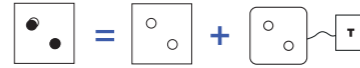

HOME AUTOMATION

Semi-integrated home automation

SQUARE AND ROUND FLAT BUTTONS MECHANISMS FOR SINGLE COVER PLATES

Our mechanisms are pre-wired with a THEBEN input module.

■ Confidence Collection

■ Fascination Collection

Example : cover plate + mechanism

Square flat buttons mechanisms for single cover plates

	Matt Black 408	Brushed Brass 410	Brushed Steel 412	Matt White 413	Gun Metal 414	Mirror Chrome 415	Old Bronze 417	Satin Nickel 418	Satin Brass 419	Mirror Gold 421	Satin Copper 423	White Enamel 424	RETAIL PRICE EX TAX
-668G-T Mechanism 1 square flat button	076-668G408-T	076-668G410-T	076-668G412-T	076-668G413-T	076-668G414-T	076-668G415-T	076-668G417-T	076-668G418-T	076-668G419-T	076-668G421-T	076-668G423-T	076-668G424-T	100,00 €
-669G-T Mechanism 2 square flat buttons	076-669G408-T	076-669G410-T	076-669G412-T	076-669G413-T	076-669G414-T	076-669G415-T	076-669G417-T	076-669G418-T	076-669G419-T	076-669G421-T	076-669G423-T	076-669G424-T	133,00 €
-670G-T Mechanism 3 square flat buttons	076-670G408-T	076-670G410-T	076-670G412-T	076-670G413-T	076-670G414-T	076-670G415-T	076-670G417-T	076-670G418-T	076-670G419-T	076-670G421-T	076-670G423-T	076-670G424-T	185,50 €
-677G-T Mechanism 3 square flat buttons L-shaped	076-677G408-T	076-677G410-T	076-677G412-T	076-677G413-T	076-677G414-T	076-677G415-T	076-677G417-T	076-677G418-T	076-677G419-T	076-677G421-T	076-677G423-T	076-677G424-T	185,50 €
-671G-T Mechanism 4 square flat buttons	076-671G408-T	076-671G410-T	076-671G412-T	076-671G413-T	076-671G414-T	076-671G415-T	076-671G417-T	076-671G418-T	076-671G419-T	076-671G421-T	076-671G423-T	076-671G424-T	215,50 €
-672G-T Mechanism 5 square flat buttons	076-672G408-T	076-672G410-T	076-672G412-T	076-672G413-T	076-672G414-T	076-672G415-T	076-672G417-T	076-672G418-T	076-672G419-T	076-672G421-T	076-672G423-T	076-672G424-T	290,50 €

Round flat buttons mechanisms for single cover plates