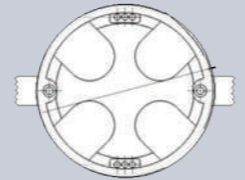

Dimensions of cover plate

Diameter 67mm

Fixing - Mounting

Recommendations :

Please note, only use the circular mechanisms from the Impatience Collection.

For easier fitting, please use the flush-mount boxes 54 mm in diameter and 40 mm deep (BATIBOX ref: 89304).