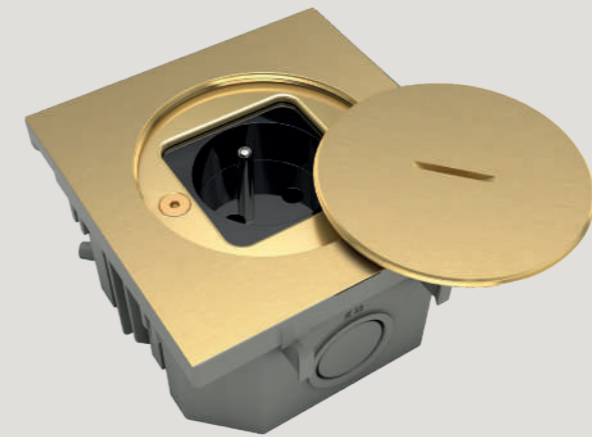

OUR FINISHES

BRUSHED 316L STAINLESS STEEL LID - /2

BUBOX CLASSIC

SCHUKO SOCKET - BFC101/2

BUBOX CLASSIC

BRUSHED 316L STAINLESS STEEL LID - /2

TERRACE KIT - BFC108/2
SCHUKO SOCKET - BFC111/2

BUBOX LINE

COUVERCLE LAITON BRUT BROSSÉ - /1

2P+T FRANCO-BELGIAN SOCKET - BFL102/1

SATIN BRONZE 316L STAINLESS STEEL LID - /23

BUBOX CLASSIC

new

PRISE SCHUKO - BFC101/23

BRUSHED RAW BRASS LID - /1

BUBOX CLASSIC

2P+T FRANCO-BELGIAN SOCKET - BFC112/1

SANDED WHITE 316L STAINLESS STEEL LID - /22

BUBOX LINE

new

2P+T FRANCO-BELGIAN SOCKET - BFL102/22