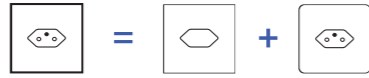

Example cover plate + mechanism

Single cover plates

Single cover plates dimensions:
80x80x5mm

	Matt Black	Brushed Brass	Brushed Steel	Matt White	Gun Metal	Mirror Chrome	Old Bronze	Satin Nickel	Satin Brass	Mirror Gold	Satin Copper	White Enamel	
	408	410	412	413	414	415	417	418	419	421	423	424	
190-S	Cover plate 1 swiss 2P+E socket	190-408M-S	190-410M-S	190-412M-S	190-413M-S	190-414M-S	190-415M-S	190-417M-S	190-418M-S	190-419M-S	190-421M-S	190-423M-S	190-424M-S
190-DS	Cover plate 1 double swiss 2P+E socket	190-408M-DS	190-410M-DS	190-412M-DS	190-413M-DS	190-414M-DS	190-415M-DS	190-417M-DS	190-418M-DS	190-419M-DS	190-421M-DS	190-423M-DS	190-424M-DS
190-I	Cover plate 1 bipasso 2P+E socket	190-408M-I	190-410M-I	190-412M-I	190-413M-I	190-414M-I	190-415M-I	190-417M-I	190-418M-I	190-419M-I	190-421M-I	190-423M-I	190-424M-I
	RETAIL PRICE EX TAX	89,80 €	80,00 €	80,00 €	89,80 €	84,20 €	104,00 €	87,00 €	84,20 €	84,20 €	104,00 €	84,20 €	104,00 €
199-	Cover plate for 45x45 module	199-408M	199-410M	199-412M	199-413M	199-414M	199-415M	199-417M	199-418M	199-419M	199-421M	199-423M	199-424M
	RETAIL PRICE EX TAX	100,30 €	87,60 €	87,60 €	100,30 €	92,20 €	94,00 €	92,20 €	94,00 €	94,00 €	109,30 €	94,00 €	112,70 €