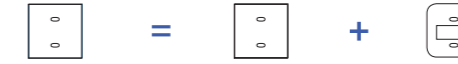

Example : cover plate + mechanism