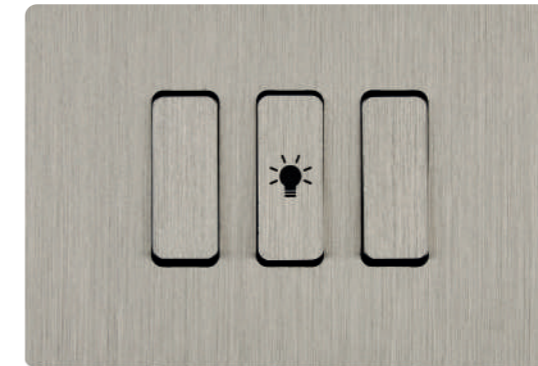

Brushed Nickel	Brushed Brass	Gun Metal	Old Bronze	Matt White	Matt Black	RL Blue	Matt Ivory	Sanded Nickel	Sanded Brass	STB Steel	Varnished Mirror Brass	QPC Brass
	511	512	514	517	521	522	523	524	531	532	541	542	543
Recommended button finish	NICKEL	BRASS	GUN METAL	OLD BRONZE	WHITE	BLACK	RL BLUE	IVORY	IVORY	IVORY	STEEL	BRASS	BRASS
3131- 3 modules cover plate 1 button slot	3131-511M	3131-512M	3131-514M	3131-517M	3131-521M	3131-522M	3131-523M	3131-524M	3131-531M	3131-532M	3131-541M	3131-542M	3131-543M
3132- 3 modules cover plate 2 buttons slots	3132-511M	3132-512M	3132-514M	3132-517M	3132-521M	3132-522M	3132-523M	3132-524M	3132-531M	3132-532M	3132-541M	3132-542M	3132-543M
3133- 3 modules cover plate 3 buttons slots	3133-511M	3133-512M	3133-514M	3133-517M	3133-521M	3133-522M	3133-523M	3133-524M	3133-531M	3133-532M	3133-541M	3133-542M	3133-543M
3180- 3 modules cover plate 2 buttons slots for roller shutter	3180-511M	3180-512M	3180-514M	3180-517M	3180-521M	3180-522M	3180-523M	3180-524M	3180-531M	3180-532M	3180-541M	3180-542M	3180-543M
3191- 3 modules cover plate 1 socket 2P+E	3191-511M	3191-512M	3191-514M	3191-517M	3191-521M	3191-522M	3191-523M	3191-524M	3191-531M	3191-532M	3191-541M	3191-542M	3191-543M
3191-K 3 modules cover plate 1 schuko socket	3191-511M-K	3191-512M-K	3191-514M-K	3191-517M-K	3191-521M-K	3191-522M-K	3191-523M-K	3191-524M-K	3191-531M-K	3191-532M-K	3191-541M-K	3191-542M-K	3191-543M-K
RETAIL PRICE EX TAX	123,30 €	123,30 €	128,50 €	128,50 €	89,20 €	89,20 €	89,20 €	89,20 €	99,00 €	99,00 €	124,00 €	130,20 €	130,20 €

511. Brushed nickel