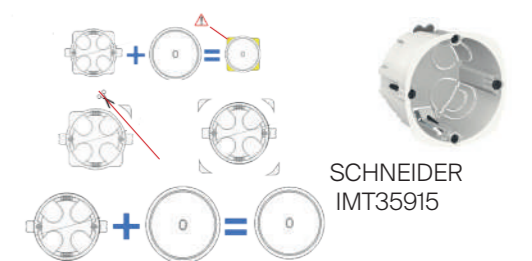

IMPORTANT

Iris by MODELEC Collection

Cut off the lugs on the flush-mount box or choose the reference down below :