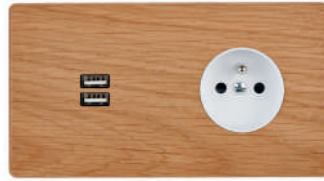

HITERA COLLECTION

Cover plates with toggles

DOUBLE HORIZONTAL COVER PLATES

A complete switch, consisting of a cover plate and a single mechanism for the functions required.