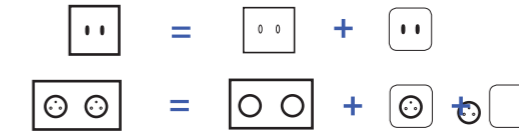

Example cover plate + mechanism