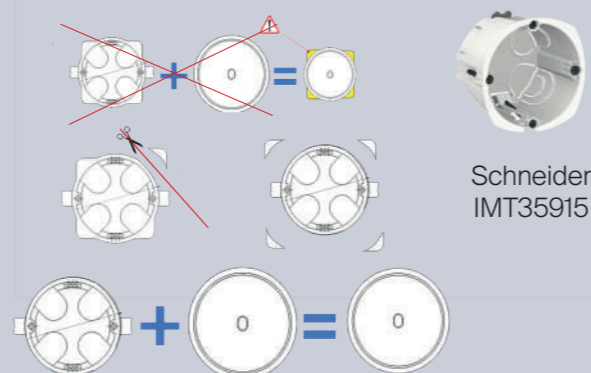

Mounting: flush-mounted.

Plate mounting: magnetised.

Connection: our plates are mounted without earth connection.

IMPORTANT

Iris by MODELEC collection
Please note, cut off the lugs on the box:

Schneider
IMT35915