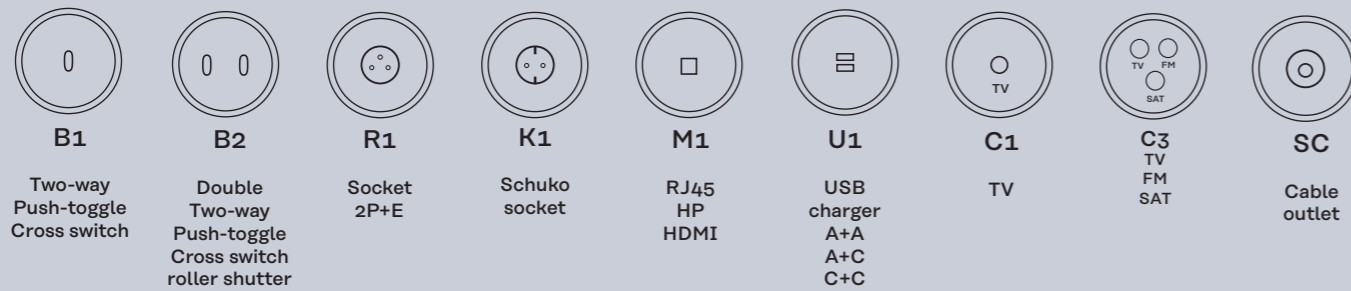

TECHNICAL INFORMATION

Dimensions of cover plates

Create your compositions on our online configurator www.my.modelec.com
Details p.332

Function codes

Fixing - Mounting

Recommandations :

Please note, only use the circular mechanisms from the Iris Collection.

For easier fitting, please use the standard flushMount boxes 68 mm diameter and 50 mm deep.

Mounting : flushMount

Cover plate mounting: clips

Connection: our cover plates are mounted without earth connection

Please note, cut off the lugs on the box :