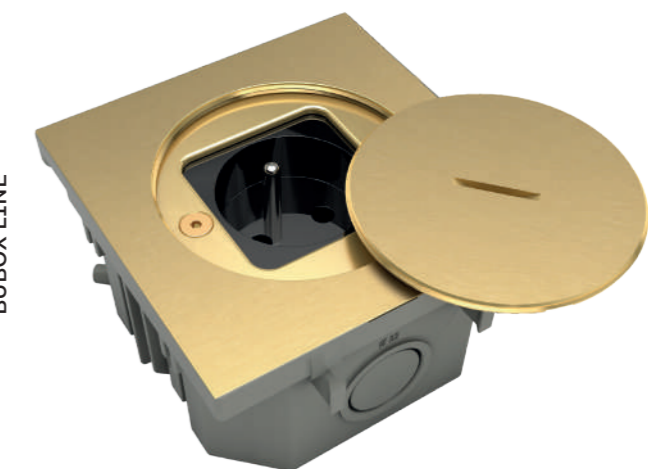

BUBOX LINE

BRUSHED RAW BRASS /1 -
WATERTIGHT FLOORBOX WITH STANDARD OPENING