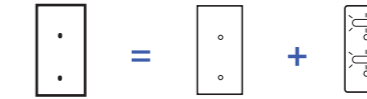

Example: cover plate + mechanism

Mechanisms	LED colour 220 volts.	Description	Mechanisms	Black toggle	Steel toggle	Gilt toggle
-087G	White LED	Narrow mechanism 1 toggle + white backlighting		072-087G	073-087G	074-087G
RETAIL PRICE EX TAX				89,20 €	106,10 €	87,60 €
-027G	White LED	Long narrow mechanism 1 toggle + white backlighting		072-027G	073-027G	074-027G
RETAIL PRICE EX TAX				89,20 €	106,10 €	87,60 €
-157G	White LED	Single mechanism 1 toggle + white backlighting		072-157G	073-157G	074-157G
RETAIL PRICE EX TAX				110,60 €	106,10 €	109,00 €
-257G	White LED	Double mechanism 2 toggles + white backlighting		072-257G	073-257G	074-257G
RETAIL PRICE EX TAX				220,80 €	211,90 €	217,60 €