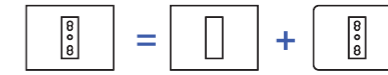

Example cover plate + mechanism