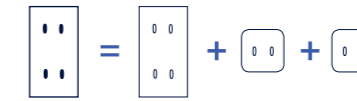

Cover plates with toggles

DOUBLE VERTICAL COVER PLATES

A complete switch, consisting of a cover plate and a single mechanism for the functions required.

Example: cover plate + mechanism

Double vertical cover plates