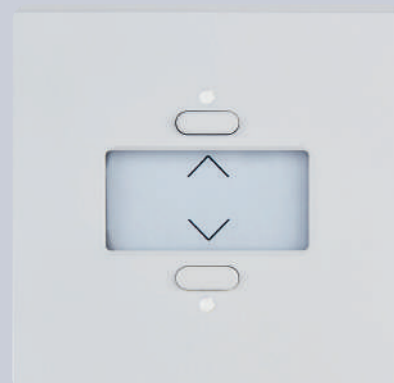

CONFIDENCE COLLECTION
413. MATT WHITE BRASS