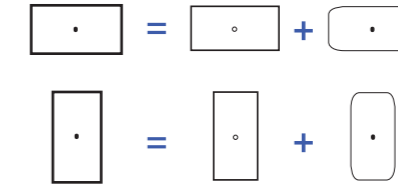

Special double horizontal round PUSH button cover plates

Double cover plate dimensions :
151x80x5mm

	Matt Black	Brushed Brass	Brushed Steel	Matt White	Gun Metal	Mirror Chrome	Old Bronze	Satin Nickel	Satin Brass	Mirror Gold	Satin Copper	White Enamel	
Recommended button color	BLACK	GILT	STEEL	STEEL	STEEL	STEEL	GILT	STEEL	GILT	GILT	GILT	GILT	
181- 	Cover plate 1 round PUSH button slot Ø8 mm*	181-408M	181-410M	181-412M	181-413M	181-414M	181-415M	181-417M	181-418M	181-419M	181-421M	181-423M	181-424M
183- 	Cover plate 3 round PUSH buttons slots Ø8 mm*	183-408M	183-410M	183-412M	183-413M	183-414M	183-415M	183-417M	183-418M	183-419M	183-421M	183-423M	183-424M
185- 	Cover plate 5 round PUSH buttons slots Ø8 mm*	185-408M	185-410M	185-412M	185-413M	185-414M	185-415M	185-417M	185-418M	185-419M	185-421M	185-423M	185-424M
186- 	Cover plate 6 round PUSH buttons slots Ø8 mm*	186-408M	186-410M	186-412M	186-413M	186-414M	186-415M	186-417M	186-418M	186-419M	186-421M	186-423M	186-424M
RETAIL PRICE EX TAX	171,10 €	157,00 €	157,00€	171,10 €	161,20 €	168,70 €	165,40 €	164,40 €	164,40 €	190,90 €	164,40 €	196,70 €	