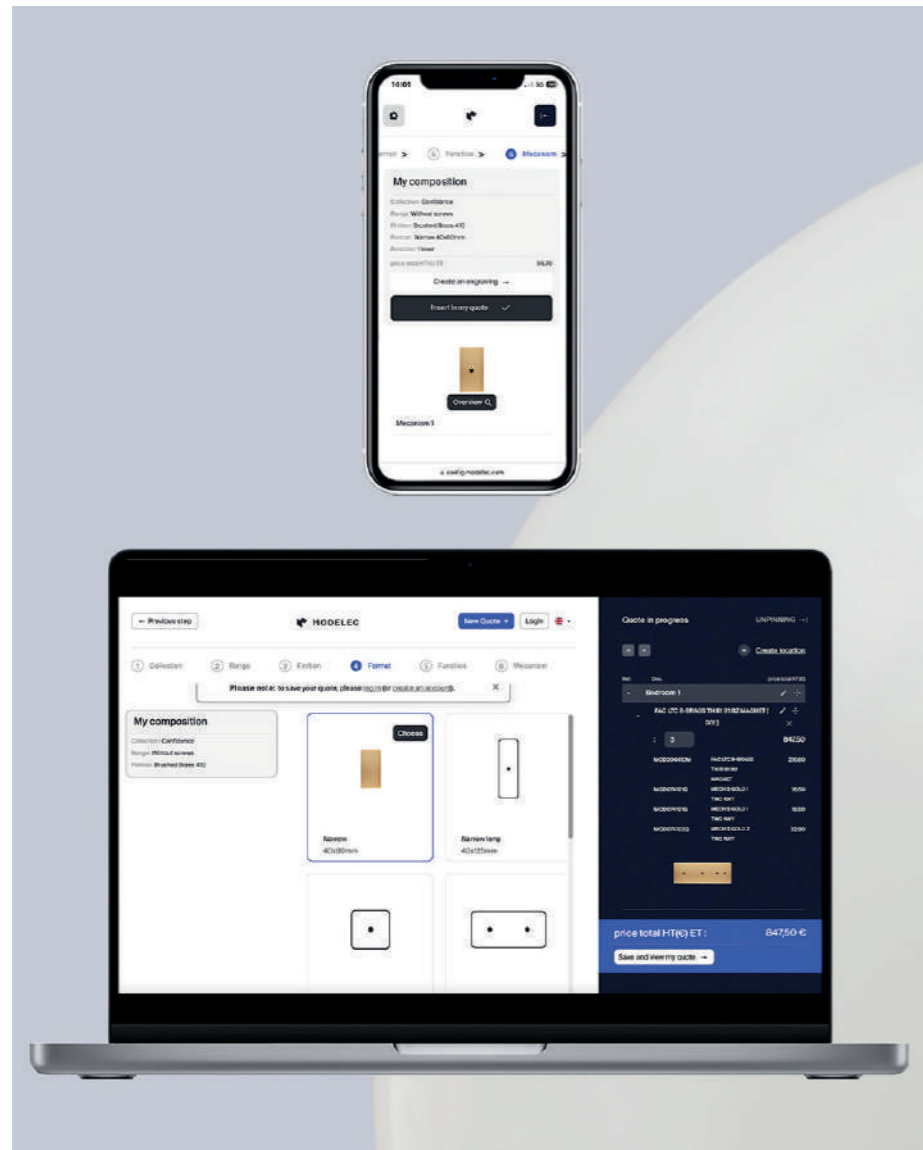

MODELEC CONFIGURATOR

A tool designed and developed specifically to configure all your electrical devices online. Find us at config.modelec.com, and shape your project in just 6 steps. You will receive your quote immediately, and with no obligation, through our network of premium resellers.