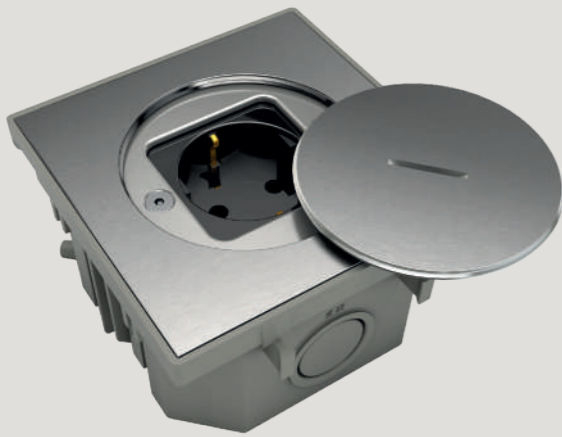

OUR FINISHES

BRUSHED 316L STAINLESS STEEL LID - /2

BUBOX CLASSIC

SCHUKO SOCKET - BFC101/2

BUBOX CLASSIC

BRUSHED 316L STAINLESS STEEL LID - /2