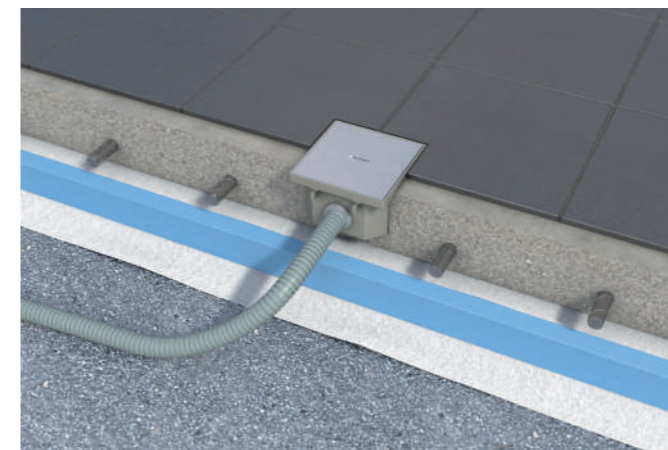

INSTALLATION IN CONCRETE SCREED BUBOX CLASSIC BUBOX LINE