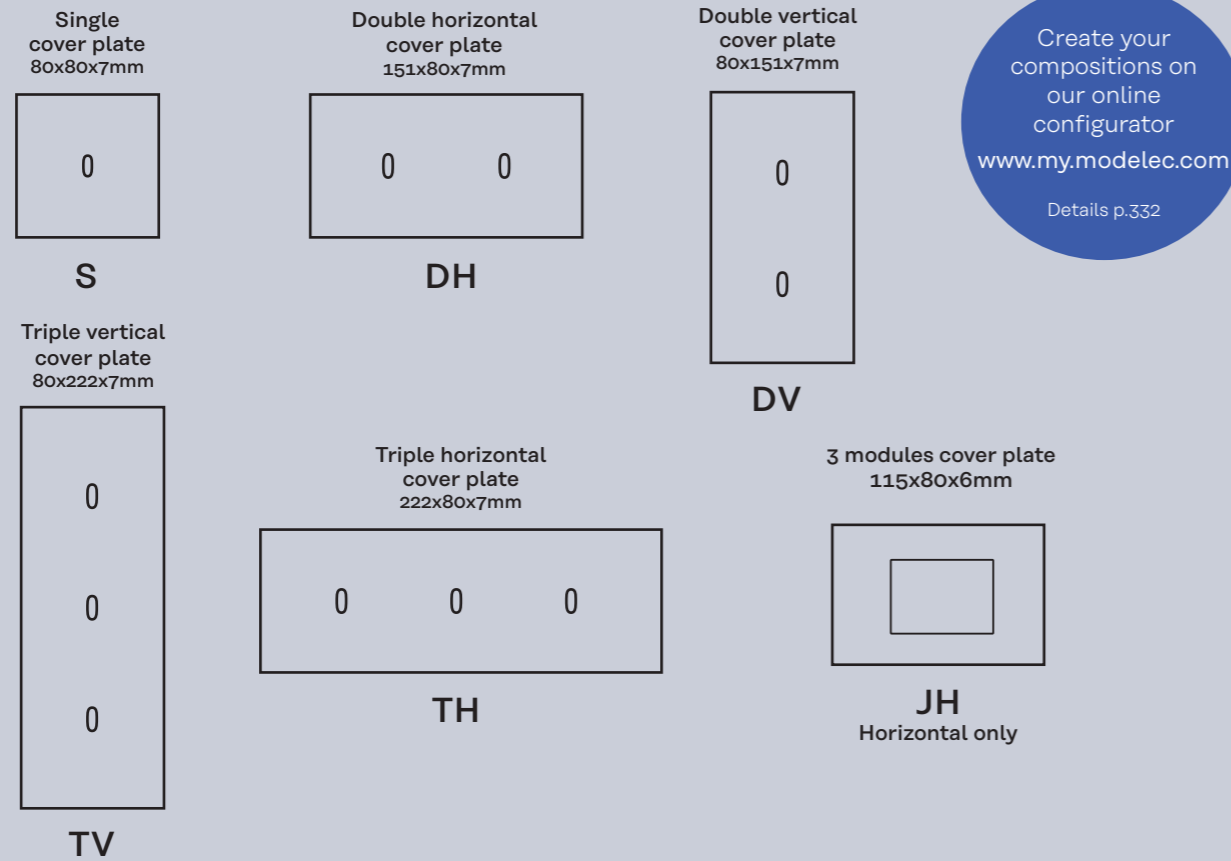

TECHNICAL INFORMATION

Dimensions of cover plates