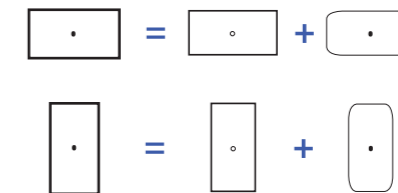

Special double horizontal round PUSH button cover plates

Double cover plate dimensions :
151x80x5mm

		Jade	Ombre	Coslan	Onde	Atlas	Fauve
	Recommended PUSH button color	BLACK	BLACK	GILT	GILT	GILT	GILT
181-	 Cover plate 1 round PUSH button slot Ø8 mm*	181-434M	181-439M	181-430M	181-432M	181-433M	181-435M
183-	 Cover plate 3 round PUSH buttons slots Ø8 mm*	183-434M	183-439M	183-430M	183-432M	183-433M	183-435M
185-	 Cover plate 5 round PUSH buttons slots Ø8 mm*	185-434M	185-439M	185-430M	185-432M	185-433M	185-435M
186-	 Cover plate 6 round PUSH buttons slots Ø8 mm*	186-434M	186-439M	186-430M	186-432M	186-433M	186-435M
RETAIL PRICE EX TAX		245,10 €	345,40 €	313,20 €	313,20 €	313,20 €	313,20 €