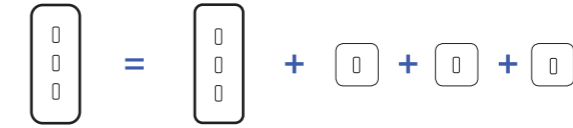

M COLLECTION

Cover plates with flat buttons

TRIPLE VERTICAL COVER PLATES

A complete switch, consisting of a cover plate and a single mechanism for the functions required.

Example : cover plate + mechanism