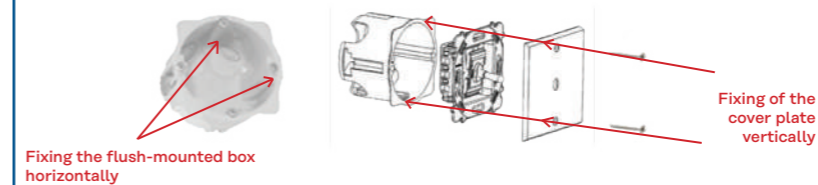

TECHNICAL INFORMATION

FLUSHMOUNT BOXES

SIMPLE, DOUBLE, TRIPLE AND QUADRUPLE COVER PLATES

Our mechanisms and cover plates are mounted in standard boxes Ø67-68 mm and 50mm deep.

Example of compatible references :

SINGLE-GANG COVER PLATE						
	- IMT35032	- LEG 0 800 31	- LEG 0 800 51	- BLM 680500	- LEG 0 801 51	- LEX72049012
TWO-GANG COVER PLATE :	-	- LEGO 800 32	- LEG 0 800 52	- BLM 682715	-	- LEX82233614
THREE-GANG COVER PLATE :	-	- LEGO 800 33	- LEG 0 800 53	- BLM 683715	-	- LEX82233614

3 MODULES COVER PLATES :

Our mechanisms and cover plates are mounted in 3 modules standard boxes 50mm deep.

Example of compatible references :

- LEGRAND / BTICINO : BTPB503N	- GEWISS : GW24403PM (shaver socket)

NARROW AND LONG NARROW COVER PLATES :

Our mechanisms and cover plates are mounted in flush-mount boxes Ø32mm and 40 or 50mm deep.

Example of compatible references :

- LEGRAND / BATIBOX : 0 800 40 (40mm deep)	- ARD 432002 (50mm deep)

IMPORTANT

Confidence Collection with screws

For single flush-mount boxes, place the fixing clamps horizontally, and the posts holding the cover plate fixing screws vertically.

Double, triple and quadruple boxes :
Spacing 71 mm between each mechanism