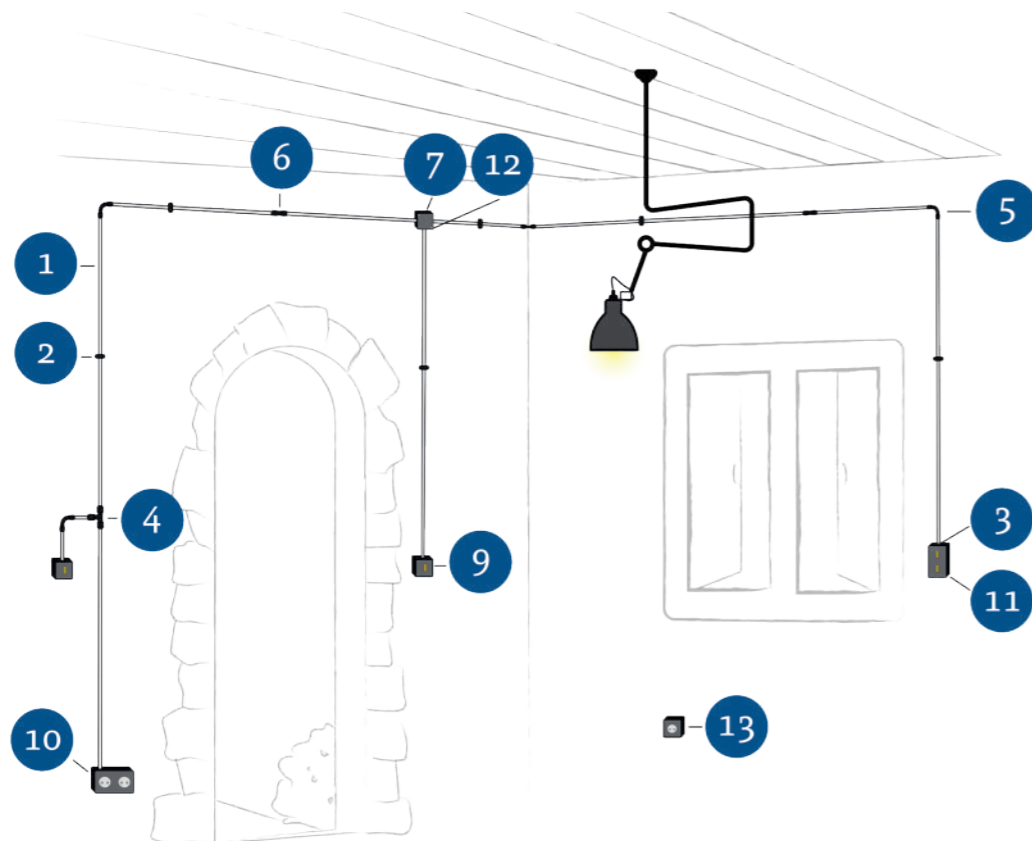

M COLLECTION

Wall boxes range

WALL BOXES - SINGLE AND DOUBLE COVER PLATES

A complete wall box device consists of a wall box, a mechanism, a corresponding cover plate and junction ring(s).

A complete wall box distribution device consists of a distribution box, a distribution cover plate and junction ring(s).