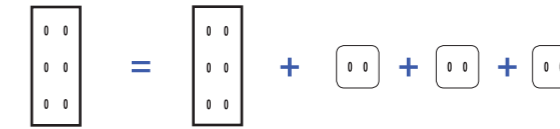

Example cover plate + mechanism

Triple vertical cover plates

Triple cover plates dimensions: 80x222x5mm

		Jade	Ombre	Coslan	Onde	Atlas	Fauve
	Recommended toggle color	BLACK	BLACK	GILT	GILT	GILT	GILT
391-	 Cover plate 1 socket 2P+E + 1 double USB charger slot + 1 oblong slot	391-434M	391-439M	391-430M	391-432M	391-433M	391-435M
392-	 Cover plate 1 socket 2P+E + 1 double USB charger slot + 2 oblong slots	392-434M	392-439M	392-430M	392-432M	392-433M	392-435M
364-	 Cover plate 2 sockets 2P+E + 2 MEDIA slots	364-434M	364-439M	364-430M	364-432M	364-433M	364-435M
365-	 Cover plate 2 sockets 2P+E + TV/FM/SAT slots	365-434M	365-439M	365-430M	365-432M	365-433M	365-435M
363-	 Cover plate 2 sockets 2P+E + 1 MEDIA slot	363-434M	363-439M	363-430M	363-432M	363-433M	363-435M
370-	 Cover plate 1 MEDIA slot + 1 MEDIA slot + 1 MEDIA slot	370-434M	370-439M	370-430M	370-432M	370-433M	370-435M
371-	 Façade 1 trou MEDIA + 1 MEDIA slot + 2 MEDIA slot	371-434M	371-439M	371-430M	371-432M	371-433M	371-435M
372-	 Cover plate 1 MEDIA slot + 2 MEDIA slots + 2 MEDIA slots	372-434M	372-439M	372-430M	372-432M	372-433M	372-435M
373-	 Cover plate 2 MEDIA slots + 2 MEDIA slots + 2 MEDIA slots	373-434M	373-439M	373-430M	373-432M	373-433M	373-435M
374-	 Cover plate 1 socket 2P+E + 1 MEDIA slot + TV/FM/SAT slots	374-434M	374-439M	374-430M	374-432M	374-433M	374-435M
375-	 Cover plate 1 socket 2P+E + 2 MEDIA slots + TV/FM/SAT slots	375-434M	375-439M	375-430M	375-432M	375-433M	375-435M
376-	 Cover plate 1 socket 2P+E + 1 MEDIA slot + 1 MEDIA slot	376-434M	376-439M	376-430M	376-432M	376-433M	376-435M
RETAIL PRICE EX TAX		314,30 €	420,20 €	374,40 €	374,40 €	374,40 €	374,40 €