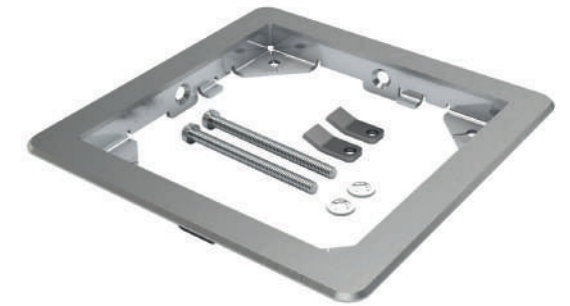

BUBOX BY MODELEC

BUBOX CLASSIC

OPENING KEYS
BUBOX CLASSIC

BRUSHED 316L STAINLESS STEEL TERRACE KIT
BUBOX CLASSIC

FLUSH-MOUNTED BOX
BUBOX CLASSIC

1▪ Bobox Classic, Brushed 316L stainless steel, watertight floorbox and terrace kit