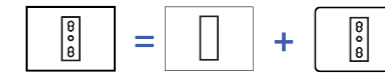

Example cover plate + mechanism