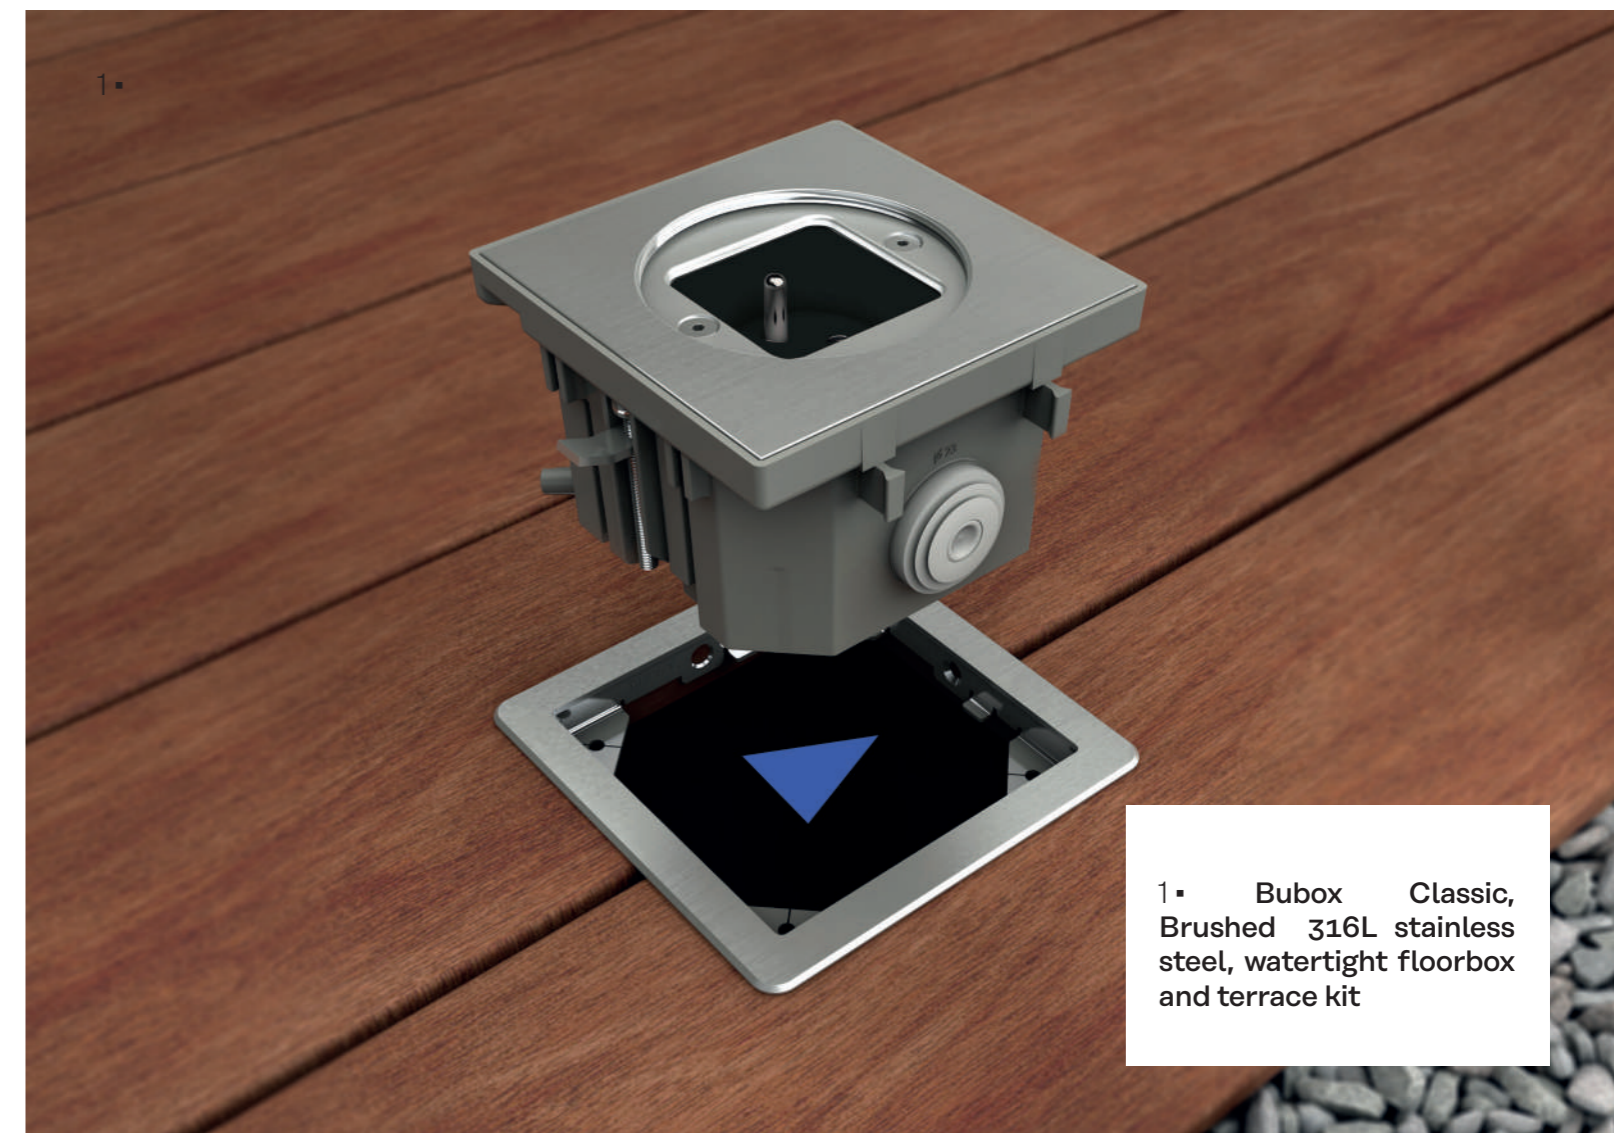

1▪ Bobox Classic, Brushed 316L stainless steel, watertight floorbox and terrace kit