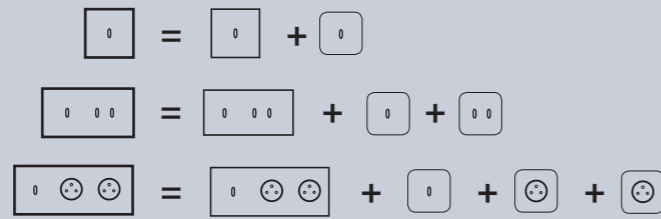

TECHNICAL INFORMATION

A complete electrical switch needs a cover plate reference to be linked to the reference for the corresponding mechanism(s).