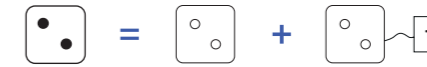

M Collection

Example : cover plate + mechanism