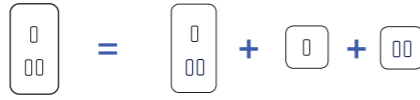

DOUBLE VERTICAL COVER PLATES

A complete switch, consisting of a cover plate and a single mechanism for the functions required.

Example: cover plate + mechanism

Double vertical cover plate

Double cover plate dimensions: 80x151x5mm