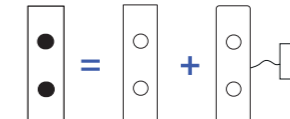

Example : cover plate + mechanism