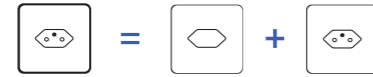

Example: cover plate + mechanism