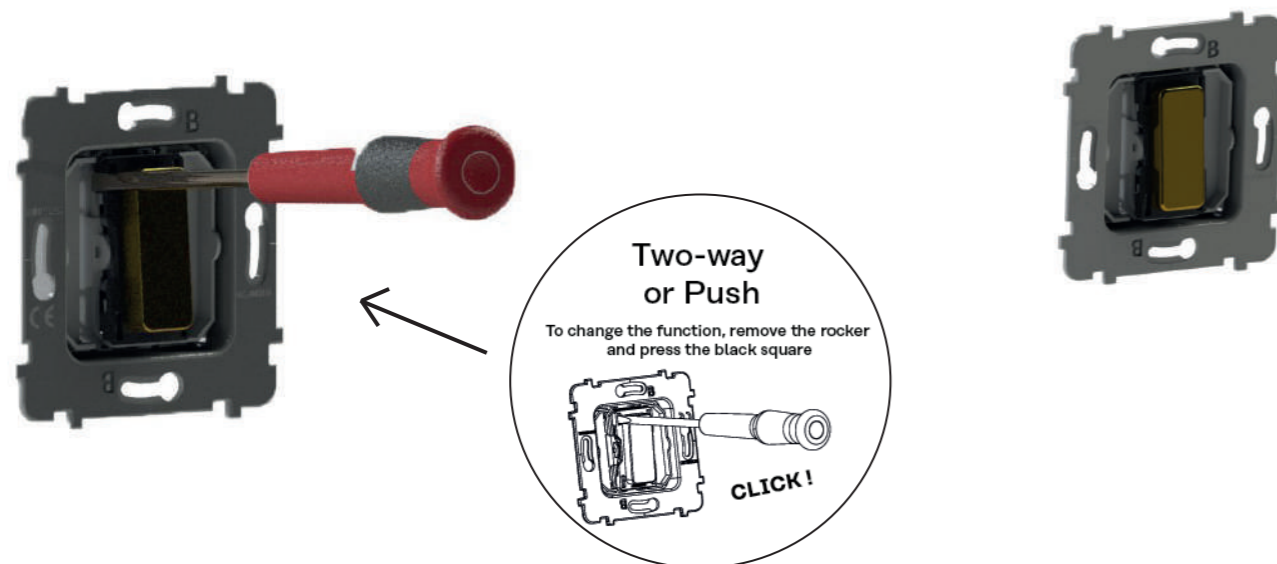

SPECIFIC INFORMATION

MAINTENANCE

To clean your MODELEC equipment, use a soft cloth without products.

MECHANISMS FIXATION

MODELEC switchgear only has a screw fixing method on the flushMounted boxes. Our mechanisms are not equipped with claws.

Standard NF C15-100 amendment 5

Fixing control gear for lighting and socket outlet, Art. 101.3.9:

«Claw fixing of all equipment in the flushMounted boxes is prohibited.

However, during renovation if the existing boxes cannot be replaced in order to accommodate a fixing of the screw devices, it is permitted to occasionally use claw devices."

COLOUR OF STANDARD SOCKET OUTLETS

	Black socket	White socket	Steel socket	Gilt socket	Ivory socket
Confidence	408 - Matt Black 410 - Brushed Brass 412 - Brushed Steel 414 - Gun Metal 415 - Mirror Chrome 417 - Old Bronze 418 - Satin Nickel 419 - Satin Brass 421 - Mirror Gold 423 - Satin Copper	413 - Matt White 424 - White Enamel			
M	511 - Brushed Nickel 512 - Brushed Brass 514 - Gun Metal 517 - Old Bronze 522 - Matt Black 523 - Matt Grey 531 - Satin Nickel 532 - Satin Brass 541 - Mirror Steel 542 - Mirror Brass 543 - QPC Brass	521 - Matt White			524 - Matt Ivory
Fascination	430 - Coslan 432 - Onde 433 - Atlas 434 - Jade 435 - Fauve 439 - Ombre				
Hitera	482 - Black Soft Touch 486 - Black Terrazzo 492 - Dark Oak	481 - White Soft Touch 485 - White Terrazzo 491 - Light Oak			
Désir	818 - Matt Black 819 - Matt Anthracite 822 - Matt alu 823 - Pearl Matt 824 - Matt gilt 825 - Moka Matt	820 - Matt White			821 - Matt Ivory
Iris by MODELEC	352 - Black Satin 354 - Black Soft Touch 362 - Black Porcelain 373 - Mirror Brass 374 - Gun Metal satin brass 375 - Mirror chrome brass 376 - Black nickel mirror brass 377 - Old bronze satin brass 378 - Nickel satin brass 379 - Satin brass	351 - White Satin 353 - White Soft Touch 361 - White Porcelain			
Karo	208 - Black Satin 209 - Black Soft Touch	210 - White Satin 211 - White Soft Touch	212 - Alu Satin	214 - Gilt Satin