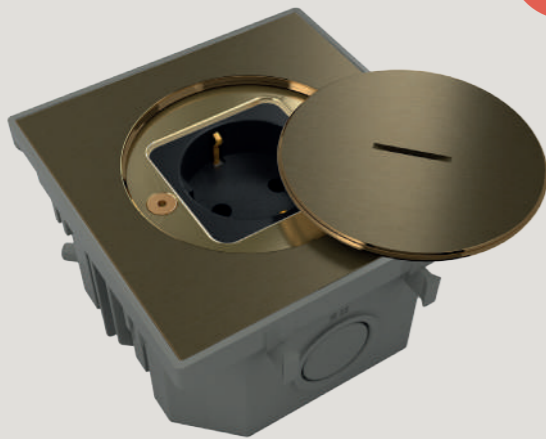

2P+T FRANCO-BELGIAN SOCKET - BFL102/1

SATIN BRONZE 316L STAINLESS STEEL LID - /23

BUBOX CLASSIC

new

PRISE SCHUKO - BFC101/23

BRUSHED RAW BRASS LID - /1

BUBOX CLASSIC