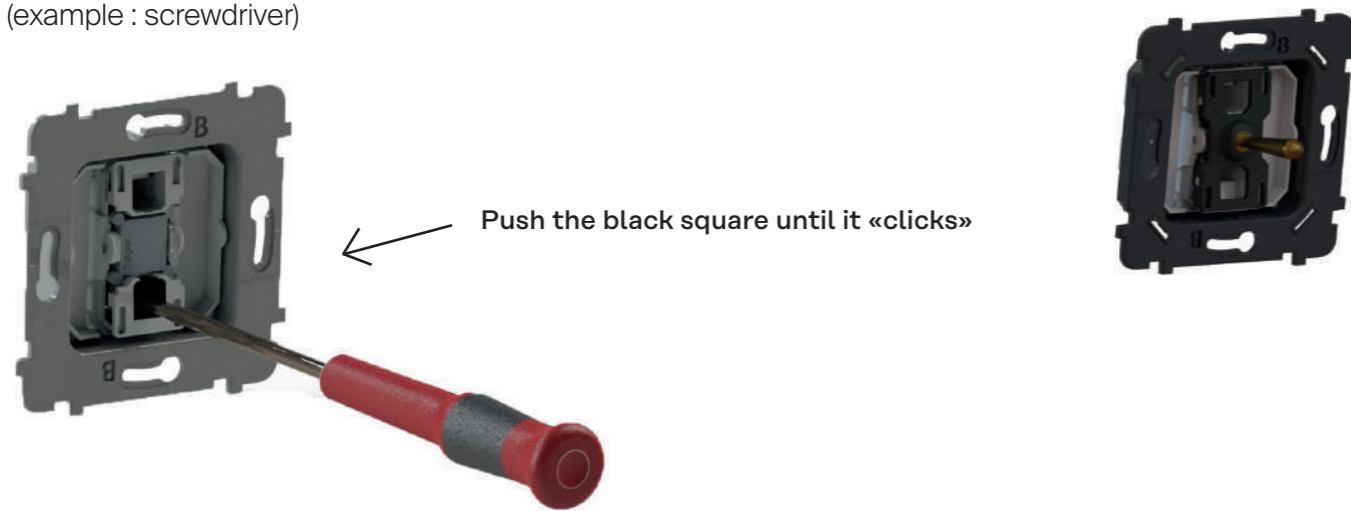

(example : screwdriver)

Before any intervention, be sure to cut the power, to use compatible boxes (example : 50mm deep - Diameter 67 ou 68mm for single-gang cover plate).

2 / M COLLECTION

Note : The buttons for the -M- collection are delivered unassembled to access the «DUO» function described above, just clip them on after choosing the function.