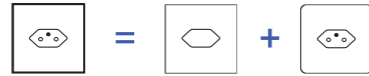

Example cover plate + mechanism