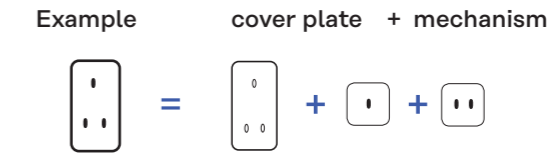

Double vertical cover plates

Double cover plate dimensions:
85x156x6mm

	White Soft Touch	Black Soft Touch	White Terrazzo	Black Terrazzo	Light Oak	Dark Oak
	481	482	485	486	491	492
Toggle support color	WHITE	BLACK	WHITE	BLACK	WHITE	BLACK
152- Cover plate 1 oblong slot + 1 oblong slot	152-481	152-482	152-485	152-486	152-491	152-492
155- Cover plate 1 oblong slot + 2 oblong slots	155-481	155-482	155-485	155-486	155-491	155-492
SYM 155- Cover plate 2 oblong slots + 1 oblong slot	SYM155-481	SYM155-482	SYM155-485	SYM155-486	SYM155-491	SYM155-492
154- Cover plate 2 oblong slots + 2 oblong slots	154-481	154-482	154-485	154-486	154-491	154-492
280- Cover plate double socket 2P+E	280-481	280-482	280-485	280-486	280-491	280-492
281- Cover plate 1 oblong slot + 1 socket 2P+E	281-481	281-482	281-485	281-486	281-491	281-492
SYM 281- Cover plate 1 socket 2P+E + 1 oblong slot	SYM281-481	SYM281-482	SYM281-485	SYM281-486	SYM281-491	SYM281-492
282- Cover plate 2 oblong slots + 1 socket 2P+E	282-481	282-482	282-485	282-486	282-491	282-492
286- Cover plate 1 MEDIA slot + 1 MEDIA slot	286-481	286-482	286-485	286-486	286-491	286-492
293- Cover plate 1 oblong slot + 1 double USB charger slot	293-481	293-482	293-485	293-486	293-491	293-492
SYM 293- Cover plate 1 double USB charger slot + 1 oblong slot	SYM293-481	SYM293-482	SYM293-485	SYM293-486	SYM293-491	SYM293-492
294- Cover plate 2 oblong slots + 1 double USB charger slot	294-481	294-482	294-485	294-486	294-491	294-492
296- Cover plate + 1 double USB charger slot + 1 MEDIA slot	296-481	296-482	296-485	296-486	296-491	296-492
297- Cover plate 1 double USB charger slot + 1 TV slot	297-481	297-482	297-485	297-486	297-491	297-492
299- Cover plate 1 socket 2P+E + 1 double USB charger slot	299-481	299-482	299-485	299-486	299-491	299-492
RETAIL PRICE EX TAX	77,90 €	77,90 €	86,00 €	86,00 €	83,70 €	83,70€