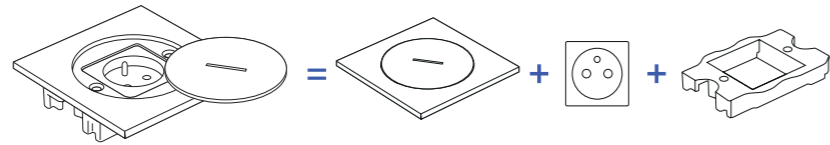

BUBOX BY MODELEC

BUBOX LINE

Less is more.

While retaining the robustness and performance for which our watertight floorbox are renowned, and the technical advantages of BUBOX CLASSIC, **BUBOX LINE** is the perfect combination of top-of-the-range functionality and refined design. The lines of the flush-mount box disappear beneath the cover, giving way to an even more refined design. A meticulous finish for the most demanding projects, wherever they may be.

EQUIPED WATERTIGHT FLOORBOX, STANDARD OPENING BUBOX LINE

Our **BUBOX LINE** watertight floorbox are sold assembled with the mechanism and its support. Please refer to the diagram below.