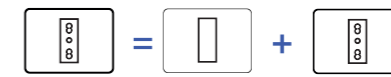

Example : cover plate + mechanism