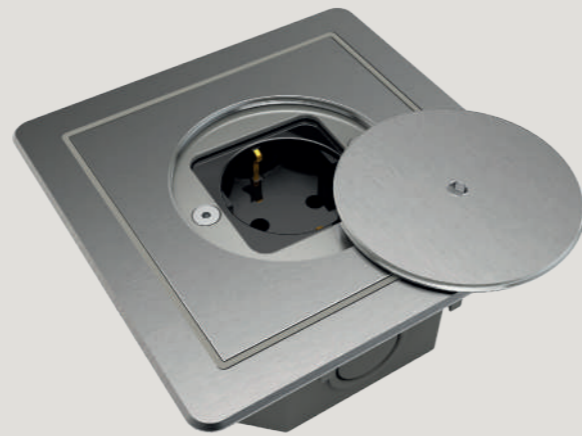

TERRACE KIT - BFC108/2
SCHUKO SOCKET - BFC111/2

BUBOX LINE

COUVERCLE LAITON BRUT BROSSÉ - /1