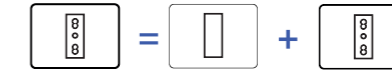

Example: cover plate + mechanism

3 modules cover plates

3 modules cover plate
dimensions: 115x80x5mm

Brushed Nickel	Brushed Brass	Gun Metal	Old Bronze	Matt White	Matt Black	RL Blue	Matt Ivory	Sanded Nickel	Sanded Brass	STB Steel	Varnished Mirror Brass	QPC Brass
511	512	514	517	521	522	523	524	531	532	541	542	543