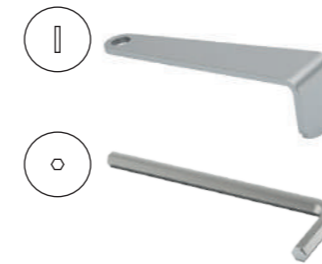

BUBOX BY MODELEC

BUBOX CLASSIC

OPENING KEYS
BUBOX CLASSIC

BRUSHED 316L STAINLESS STEEL TERRACE KIT
BUBOX CLASSIC

FLUSH-MOUNTED BOX
BUBOX CLASSIC

1▪ Bobox Classic, Brushed 316L stainless steel, watertight floorbox and terrace kit