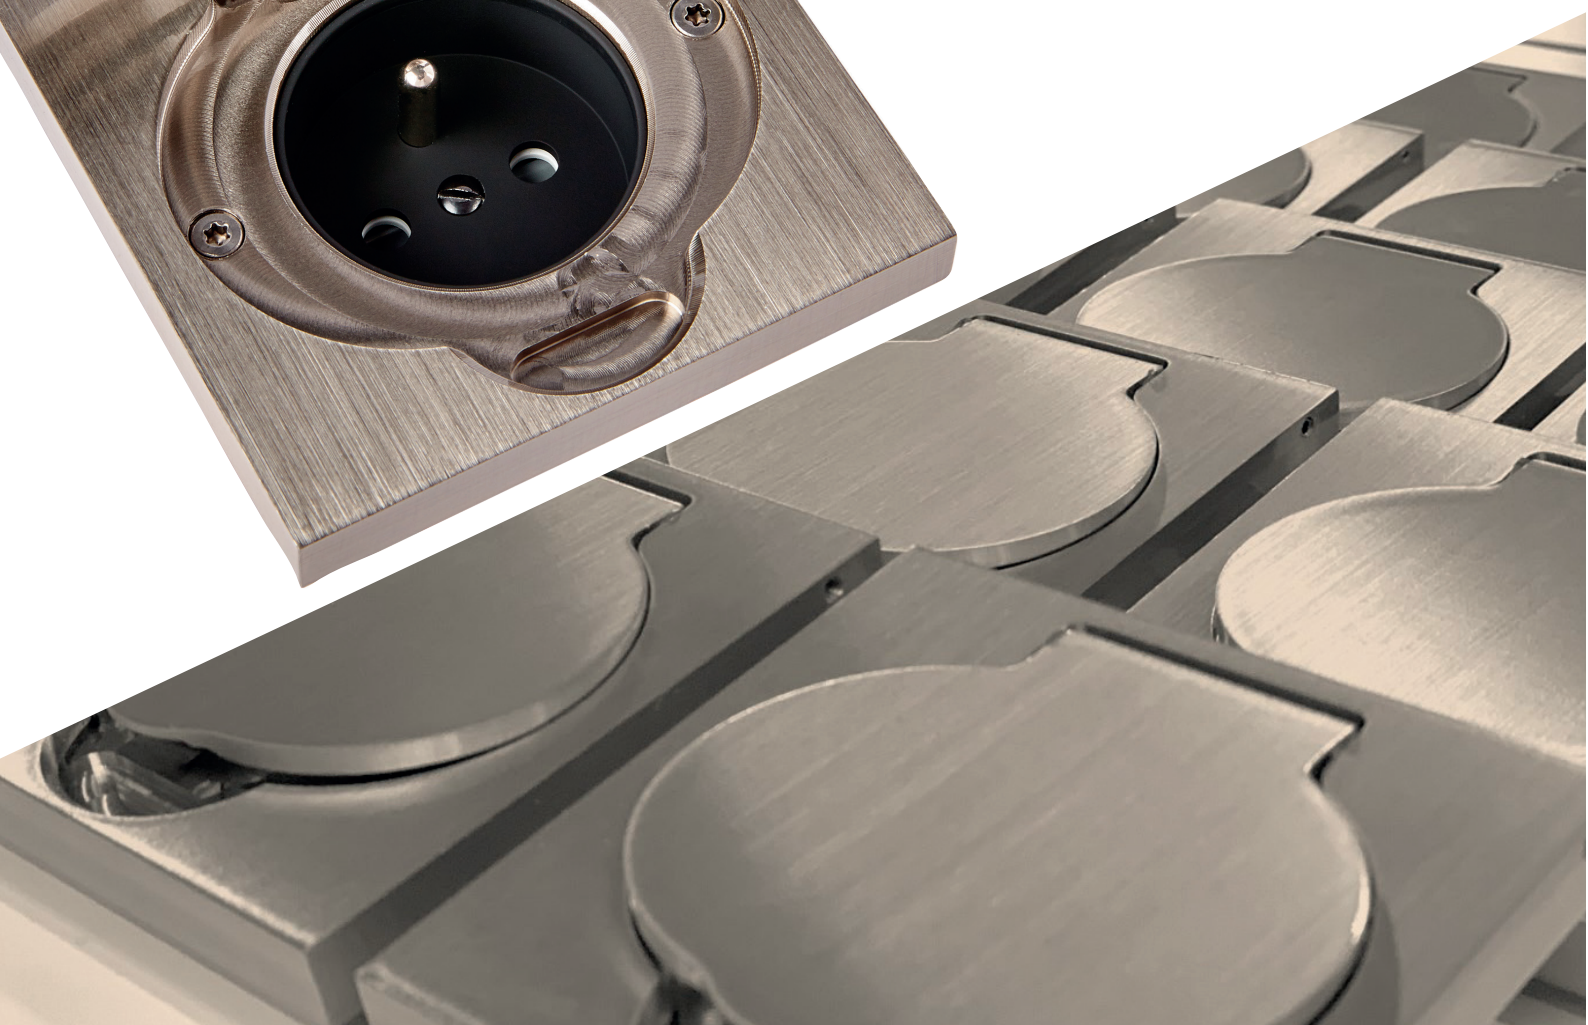

CONFIDENCE COLLECTION

Floor sockets

FLOOR SOCKET MECHANISM

=

FlushMount box + Mechanism + Installation template + Seal

FlushMount box : For added convenience, we have designed our floor sockets to fit standard flushMount boxes. Diameter 67-68 mm. 50 mm deep.
(flushmount box supplied with mechanism)

Mounting: inset, flush with the floor.
(template supplied with mechanism)

Sealing: IP44.
(seal supplied with mechanism).

CONFIDENCE COLLECTION

Floor sockets

SINGLE AND DOUBLE FLOOR SOCKETS MECHANISMS

These mechanisms can be used for single and double-gang floor sockets cover plates.

CONFIDENCE COLLECTION

Floor sockets

SINGLE FLOOR SOCKETS COVER PLATES

A complete switch, consisting of a cover plate and a single mechanism for the functions required.

Example : cover plate + mechanism

Single cover plates