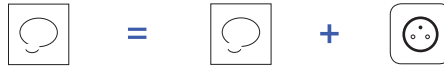

CONFIDENCE COLLECTION

Floor sockets

SINGLE FLOOR SOCKETS COVER PLATES

A complete switch, consisting of a cover plate and a single mechanism for the functions required.

Example : cover plate + mechanism

Single cover plates

Single cover plate dimensions:
80x80x10mm

	Matt Black	Brushed Brass	Brushed Steel	Matt White	Gun Metal	Mirror Chrome	Old Bronze	Satin Nickel	Satin Brass	Mirror Gold	Satin Copper	White Enamel
	408	410	412	413	414	415	417	418	419	421	423	424
900-  Floor socket cover plate socket 2P+E	900-408	900-410	900-412	900-413	900-414	900-415	900-417	900-418	900-419	900-421	900-423	900-424
900-K-  Floor socket cover plate schuko socket	900-408-K	900-410-K	900-412-K	900-413-K	900-414-K	900-415-K	900-417-K	900-418-K	900-419-K	900-421-K	900-423-K	900-424-K
902-  Floor socket cover plate 1 MEDIA slot or 1 double USB charger slot	902-408	902-410	902-412	902-413	902-414	902-415	902-417	902-418	902-419	902-421	902-423	902-424
RETAIL PRICE EX TAX	380,10 €	348,10 €	348,10 €	380,10 €	364,10 €	372,30 €	372,30 €	364,10 €	364,10 €	396,70 €	364,10 €	396,70 €