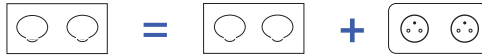

Example : cover plate + mechanism