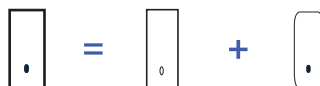

Example : cover plate + mechanism