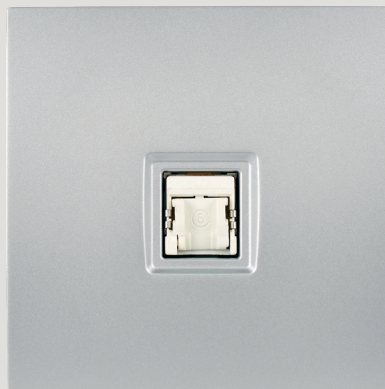

2▪ Karo Collection,
Black soft touch, 2 steel
toggles

FORMATS & FINISHES

BLACK SATIN COVER PLATE - 208

2 STEEL DUO* TOGGLES- 087-020BAC

WHITE SATIN COVER PLATE- 210

1 STEEL DUO* TOGGLE- 087-010BAC

ALU SATIN COVER PLATE - 212

WHITE RJ45 CAT 6 (3M) - 087-390B

DUO*: Possibility to switch from a two-way function to a push-button function with a single press.
More information p.326

TECHNICAL INFORMATION

Dimensions of cover plates