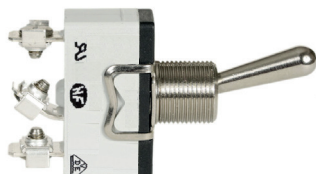

For easier fitting, please use the standard flushMount boxes 68 mm diameter and 50 mm deep.

Mounting : flushMount

Cover plate mounting : clips

Connection : our cover plates are mounted without earth connection

KARO COLLECTION

Cover Plates with Toggles

REINFORCED MECHANISMS FOR NARROW COVER PLATES
ADAPTED FOR SINGLE GANG AND DOUBLE COVER PLATES

Mechanisms for narrow cover plates

			BLACK TOGGLE ● 072	RETAIL PRICE EX TAX	BLACK TOGGLE ● 073	RETAIL PRICE EX TAX	GILT TOGGLE ● 074	RETAIL PRICE EX TAX	
Two-way toggle	-070B		Mechanism 1 two-way toggle	072-070B	18,10 €	073-070B	10,10 €	074-070B	17,40 €
	-072B		Mechanism 1 LED + 1 two-way toggle	072-072B	18,10 €	073-072B	10,10 €	074-072B	17,40 €
	-071B		Mechanism 2 two-way toggles	072-071B	36,20 €	073-071B	20,20 €	074-071B	34,70 €
	-085B		Mechanism 1 cross switch toggle	072-085B	43,00 €	073-085B	28,00 €	074-085B	35,60 €
Push-toggle	-073B		Mechanism 1 push-toggle	072-073B	18,90 €	073-073B	10,90 €	074-073B	18,20 €
	-075B		Mechanism 1 LED + 1 push-toggle	072-075B	18,90 €	073-075B	10,90 €	074-075B	18,20 €
	-074B		Mechanism 2 push-toggles	072-074B	37,70 €	073-074B	21,70 €	074-074B	36,30 €
Mixed	-076B		Mechanism 1 Two-way + push-toggle	072-076B	36,90 €	073-076B	20,90 €	074-076B	35,50 €
Roller shutter	-079B		Mechanism 1 roller shutter toggle 3 positions ON/OFF/ON	072-079B	23,90 €	073-079B	15,10 €	074-079B	18,20 €
	-080B		Mechanism 2 roller shutter toggles 3 positions ON/OFF/ON	072-080B	47,60 €	073-080B	30,20 €	074-080B	46,10 €
	-077B		Mechanism 1 roller shutter push-toggle 3 positions MOM/OFF/MOM	072-077B	23,90 €	073-077B	15,10 €	074-077B	18,20 €
	-078B		Mechanism 2 roller shutter push-toggles 3 positions MOM/OFF/MOM	072-078B	47,60 €	073-078B	30,20 €	074-078B	36,30 €

KARO COLLECTION

Cover Plates with Toggles

NARROW COVER PLATES

A complete switch, consisting of a cover plate and a single mechanism for the functions required.

Example Cover plate + Mechanism(s)

Narrow cover plates