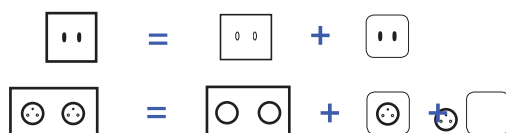

KARO COLLECTION

Cover plates with toggles

SINGLE COVER PLATES

A complete switch, consisting of a cover plate and a single mechanism for the functions required.

Example cover plate + mechanism

Single and double cover plates