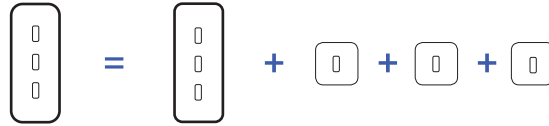

M COLLECTION

Cover plates with flat buttons

TRIPLE VERTICAL COVER PLATES

A complete switch, consisting of a cover plate and a single mechanism for the functions required.

Example : cover plate + mechanism

Triple vertical cover plates

Triple cover plate dimensions:
80x222x5mm

	Brushed Nickel	Brushed Brass	Gun Metal	Old Bronze	Matt White	Matt Black	RL Blue	Matt Ivory	Sanded Nickel	Sanded Brass	STB Steel	Varnished Mirror Brass	QPC Brass
	511	512	514	517	521	522	523	524	531	532	541	542	543
Recommended button finish	NICKEL	BRASS	GUN METAL	OLD BRONZE	WHITE	BLACK	RL BLUE	IVORY	IVORY	IVORY	STEEL	BRASS	BRASS
353- Cover plate 3 buttons slots	353-511M	353-512M	353-514M	353-517M	353-521M	353-522M	353-523M	353-524M	353-531M	353-532M	353-541M	353-542M	353-543M
354- Cover plate 1 button slot + 1 button slot + 2 buttons slots	354-511M	354-512M	354-514M	354-517M	354-521M	354-522M	354-523M	354-524M	354-531M	354-532M	354-541M	354-542M	354-543M
355- Cover plate 1 button slot + 2 buttons slots + 2 buttons slots	355-511M	355-512M	355-514M	355-517M	355-521M	355-522M	355-523M	355-524M	355-531M	355-532M	355-541M	355-542M	355-543M
SYM 355- Cover plate 2 buttons slots + 2 buttons slots + 1 button slot	SYM355-511M	SYM355-512M	SYM355-514M	SYM355-517M	SYM355-521M	SYM355-522M	SYM355-523M	SYM355-524M	SYM355-531M	SYM355-532M	SYM355-541M	SYM355-542M	SYM355-543M
356- Cover plate 6 buttons slots	356-511M	356-512M	356-514M	356-517M	356-521M	356-522M	356-523M	356-524M	356-531M	356-532M	356-541M	356-542M	356-543M
361- Cover plate 1 button slot + 2 sockets 2P+E	361-511M	361-512M	361-514M	361-517M	361-521M	361-522M	361-523M	361-524M	361-531M	361-532M	361-541M	361-542M	361-543M
352- Cover plate 2 buttons slots + 1 socket 2P+E + 1 double USB charger slot	352-511M	352-512M	352-514M	352-517M	352-521M	352-522M	352-523M	352-524M	352-531M	352-532M	352-541M	352-542M	352-543M
351- Cover plate 1 button slot + 1 socket 2P+E + 1 double USB charger slot	351-511M	351-512M	351-514M	351-517M	351-521M	351-522M	351-523M	351-524M	351-531M	351-532M	351-541M	351-542M	351-543M
367- Cover plate 2 buttons slots + 1 button slot + 1 socket 2P+E	367-511M	367-512M	367-514M	367-517M	367-521M	367-522M	367-523M	367-524M	367-531M	367-532M	367-541M	367-542M	367-543M
358- Cover plate 2 buttons slots + 1 double USB charger slot + 1 socket 2P+E	358-511M	358-512M	358-514M	358-517M	358-521M	358-522M	358-523M	358-524M	358-531M	358-532M	358-541M	358-542M	358-543M
RETAIL PRICE EX TAX	231,10 €	231,10 €	244,10 €	244,10 €	173,70 €	173,70 €	173,70 €	173,70 €	197,10 €	197,10 €	173,60 €	248,40 €	248,40 €

Cover plates available with ivory inlay at the same price: add -PI at the end of the reference (ex: 352-512M-PI)

Cover plates available with schuko sockets at the same price: add -K at the end of the reference (ex: 358-512M-K).