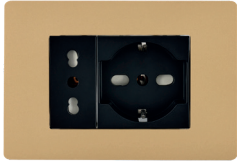

M COLLECTION

International range

INTERNATIONAL COVER PLATES - 3 MODULES COVER PLATES (503)

A complete switch, consisting of a cover plate and a single mechanism for the functions required.