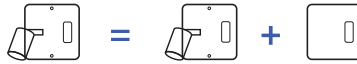

M COLLECTION

Reading lights

SINGLE COVER PLATES FOR «TUBE» READING LIGHTS AND SPOTLIGHTS

A complete switch, consisting of a cover plate and a single mechanism for the functions required.

Example : cover plate + mechanism

Single cover plates for reading lights and spotlight "TUBE"

Single-cover plate dimensions: 80x80x5mm

	Brushed Nickel	Brushed Brass	Gun Metal	Old Bronze	Matt White	Matt Black	RL Blue	Matt Ivory	Sanded Nickel	Sanded Brass	STB Steel	Varnished Mirror Brass	QPC Brass
	511	512	514	517	521	522	523	524	531	532	541	542	543
Recommended button finish	STEEL	BRASS	BLACK	OLD BRONZE	WHITE	BLACK	BLACK	BRASS	STEEL	GILT	BLACK	GILT	GILT
211- Single cover plate + 1 spotlight	211-511	211-512	211-514	211-517	211-521	211-522	211-523	211-524	211-531	211-532	211-541	211-542	211-543
217- Single cover plate + 1 spotlight + 1 button slot	217-511	217-512	217-514	217-517	217-521	217-522	217-523	217-524	217-531	217-532	217-541	217-542	217-543
218- Single cover plate 1 button slot + 1 spotlight	218-511	218-512	218-514	218-517	218-521	218-522	218-523	218-524	218-531	218-532	218-541	218-542	218-543
RETAIL PRICE EX TAX	240,20 €	240,20 €	253,80 €	253,80 €	234,10 €	234,10 €	234,10 €	234,10 €	240,20 €	240,20 €	236,80 €	299,40 €	299,40 €
612- Single cover plate 1 flexible reading light 20 cm	612-511	612-512	612-514	612-517	612-521	612-522	612-523	612-524	612-531	612-532	612-541	612-542	612-543
600- Single cover plate 1 flexible reading light 20 cm + 1 button slot	600-511	600-512	600-514	600-517	600-521	600-522	600-523	361-524	600-531	600-532	600-541	600-542	600-543
601- Single cover plate 1 button slot + 1 flexible reading light 20 cm	601-511	601-512	601-514	601-517	601-521	601-522	601-523	601-524	601-531	601-532	601-541	601-542	601-543
RETAIL PRICE EX TAX	271,20 €	271,20 €	290,10 €	290,10 €	264,70 €	264,70 €	264,70 €	264,70 €	270,50 €	270,50 €	267,80 €	320,40 €	320,40 €
602- Single cover plate 1 flexible reading light 30 cm + 1 button slot	602-511	602-512	602-514	602-517	602-521	602-522	602-523	602-524	602-531	602-532	602-541	602-542	602-543
603- Single cover plate 1 button slot + 1 flexible reading light 30 cm	603-511	603-512	603-514	603-517	603-521	603-522	603-523	603-524	603-531	603-532	603-541	603-542	603-543
613- Single cover plate 1 flexible reading light 30 cm	613-511	613-512	613-514	613-517	613-521	613-522	613-523	613-524	613-531	613-532	613-541	613-542	613-543
RETAIL PRICE EX TAX	274,90 €	274,90 €	295,30 €	295,30 €	268,80 €	268,80 €	268,80 €	268,80 €	274,90 €	274,90 €	274,30 €	327,50 €	327,50 €