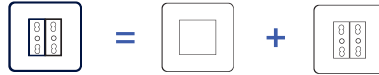

M COLLECTION

International range

INTERNATIONAL SOCKETS MECHANISMS - SWITZERLAND - ITALY - EURO-US - UK

These mechanisms can be used for single or 3 modules cover plates.

Example : cover plate + mechanism

3 modules mechanisms - 2P+E socket and schuko socket

			MECHANISMS REFERENCES	RETAIL PRICE EX TAX
-3191G		3 modules mechanism 1 2P+E socket (503)	087-3191G	13,30 €
-3191G-K		3 modules mechanism 1 schuko socket (503)	087-3191G-K	13,30 €

International sockets - single and 3 modules mechanisms

			WHITE MECHANISM	BLACK MECHANISM	RETAIL PRICE EX TAX
SWITZERLAND	-780G -781G		087-780G	087-781G	16,60 €
	-785G -786G		087-785G	087-786G	33,10 €
ITALY	-790G -791G		087-790G	087-791G	16,60 €
	-3190GB -3190GN		087-3190GB	087-3190GN	16,60 €
	-795G -796G		087-795G	087-796G	33,10 €
	-3199GB -3199GN		087-3199GB	087-3199GN	33,10 €
	-625G -626G		087-625G	087-626G	22,70 €
	-3199GIB -3199GIN		087-3199GIB	087-3199GIN	22,70 €
	-3197GBIB -3197GBIN		087-3197GBIB	087-3197GBIN	39,20 €
	-3197GBB -3197GBN		087-3197GBB	087-3197GBN	49,70 €
EURO US	-740G -741G		087-740G	087-741G	22,70 €
GREAT BRITAIN	-760G -761G		087-760G	087-761G	22,70 €
	-3197GUKCB -3197GUKCN		087-3197GUKCB	087-3197GUKCN	26,50 €
MULTI STANDARD	-720G -730G		087-720G	087-730G	23,50 €