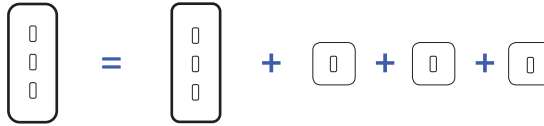

M COLLECTION

Cover plates with flat buttons

TRIPLE VERTICAL COVER PLATES

A complete switch, consisting of a cover plate and a single mechanism for the functions required.

Example : cover plate + mechanism

Triple vertical cover plates

Triple cover plate dimensions:
80x222x5mm

	Brushed Nickel	Brushed Brass	Gun Metal	Old Bronze	Matt White	Matt Black	RL Blue	Matt Ivory	Sanded Nickel	Sanded Brass	STB Steel	Varnished Mirror Brass	QPC Brass
	511	512	514	517	521	522	523	524	531	532	541	542	543
Recommended button finish	NICKEL	BRASS	GUN METAL	OLD BRONZE	WHITE	BLACK	RL BLUE	IVORY	IVORY	IVORY	STEEL	BRASS	BRASS
362- Cover plate 2 buttons slots + 2 sockets 2P+E	362-511M	362-512M	362-514M	362-517M	362-521M	362-522M	362-523M	362-524M	362-531M	362-532M	362-541M	362-542M	362-543M
366- Cover plate 1 button slot + 1 button slot + 1 socket 2P+E	366-511M	366-512M	366-514M	366-517M	366-521M	366-522M	366-523M	366-524M	366-531M	366-532M	366-541M	366-542M	366-543M
357- Cover plate 1 button slot + 1 double USB charger slot + 1 socket 2P+E	357-511M	357-512M	357-514M	357-517M	357-521M	357-522M	357-523M	357-524M	357-531M	357-532M	357-541M	357-542M	357-543M
391- Cover plate 1 socket 2P+E + 1 double USB charger slot + 1 button slot	391-511M	391-512M	391-514M	391-517M	391-521M	391-522M	391-523M	391-524M	391-531M	391-532M	391-541M	391-542M	391-543M
392- Cover plate 1 socket 2P+E + 1 double USB charger slot + 2 buttons slots	392-511M	392-512M	392-514M	392-517M	392-521M	392-522M	392-523M	392-524M	392-531M	392-532M	392-541M	392-542M	392-543M
380- Cover plate 2 MEDIA slots + 1 double USB charger slot	380-511M	380-512M	380-514M	380-517M	380-521M	380-522M	380-523M	380-524M	380-531M	380-532M	380-541M	380-542M	380-543M
384- Cover plate 1 socket 2P+E + 1 MEDIA slot + 1 double USB charge slot	384-511M	384-512M	384-514M	384-517M	384-521M	384-522M	384-523M	384-524M	384-531M	384-532M	384-541M	384-542M	384-543M
387- Cover plate 2 sockets 2P+E + 1 double USB charger slot	387-511M	387-512M	387-514M	387-517M	387-521M	387-522M	387-523M	387-524M	387-531M	387-532M	387-541M	387-542M	387-543M
360- Cover plate 3 sockets 2P+E	360-511M	360-512M	360-514M	360-517M	360-521M	360-522M	360-523M	360-524M	360-531M	360-532M	360-541M	360-542M	360-543M
RETAIL PRICE EX TAX	231,10 €	231,10 €	244,10 €	244,10 €	173,70 €	173,70 €	173,70 €	173,70 €	197,10 €	197,10 €	173,60 €	248,40 €	248,40 €