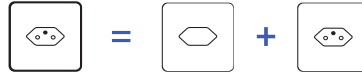

M COLLECTION

International range

INTERNATIONAL COVER PLATES - SWITZERLAND - ITALY - EURO-US - UK

A complete switch, consisting of a cover plate and a single mechanism for the functions required.

Example : cover plate + mechanism