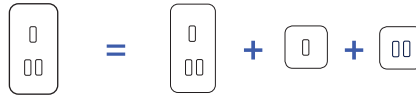

M COLLECTION

Cover plates with flat buttons

DOUBLE VERTICAL COVER PLATES

A complete switch, consisting of a cover plate and a single mechanism for the functions required.

Example : cover plate + mechanism