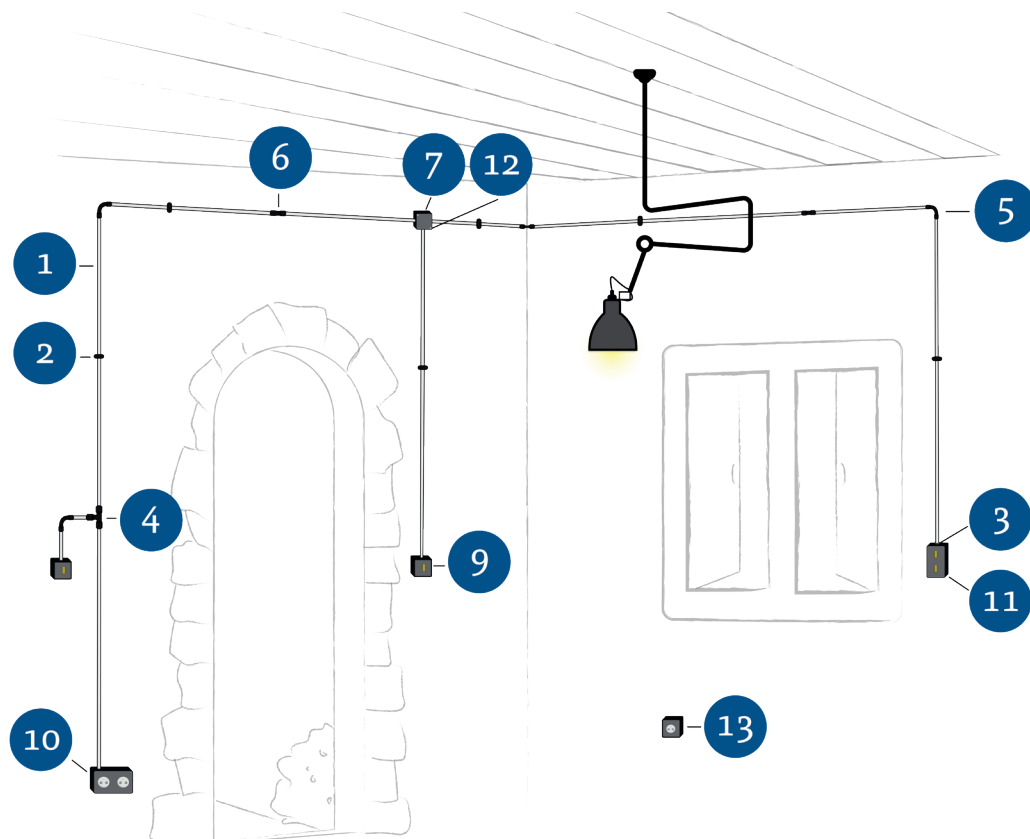

M - Wall boxes

Accessories - tubular elements

		White 521	Black 522	RETAIL PRICE EX.VAT
1	541-  Tube Ø16 150 cm	541-521	541-522	27,90 €
	542-  Tube Ø20 150 cm	542-521	542-522	30,90 €
2	554-  Tube-support Ø16mm	554-521	554-522	4,90 €
	555-  Tube-support Ø20mm	555-521	555-522	5,00 €
3	558-  Junction ring Ø16mm	558-521	558-522	1,60 €
	559-  Junction ring Ø20mm	559-521	559-522	1,60 €
4	552-  Tee Ø16mm	552-521	552-522	5,60 €
	553-  Tee Ø20mm	553-521	553-522	5,80 €

M COLLECTION

Wall boxes range

WALL BOXES - SINGLE AND DOUBLE COVER PLATES

A complete wall box device consists of a wall box, a mechanism, a corresponding cover plate and junction ring(s).

A complete wall box distribution device consists of a distribution box, a distribution cover plate and junction ring(s).