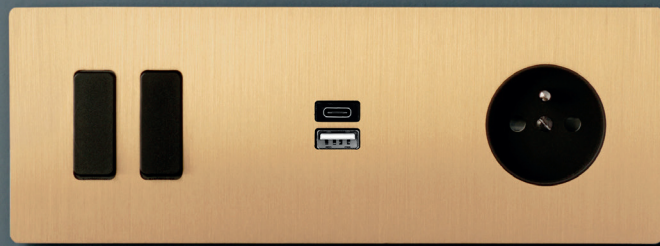

1▪ M Collection, Brushed
brass, 2 black buttons,
double a+c USB charger,
socket 2P+E